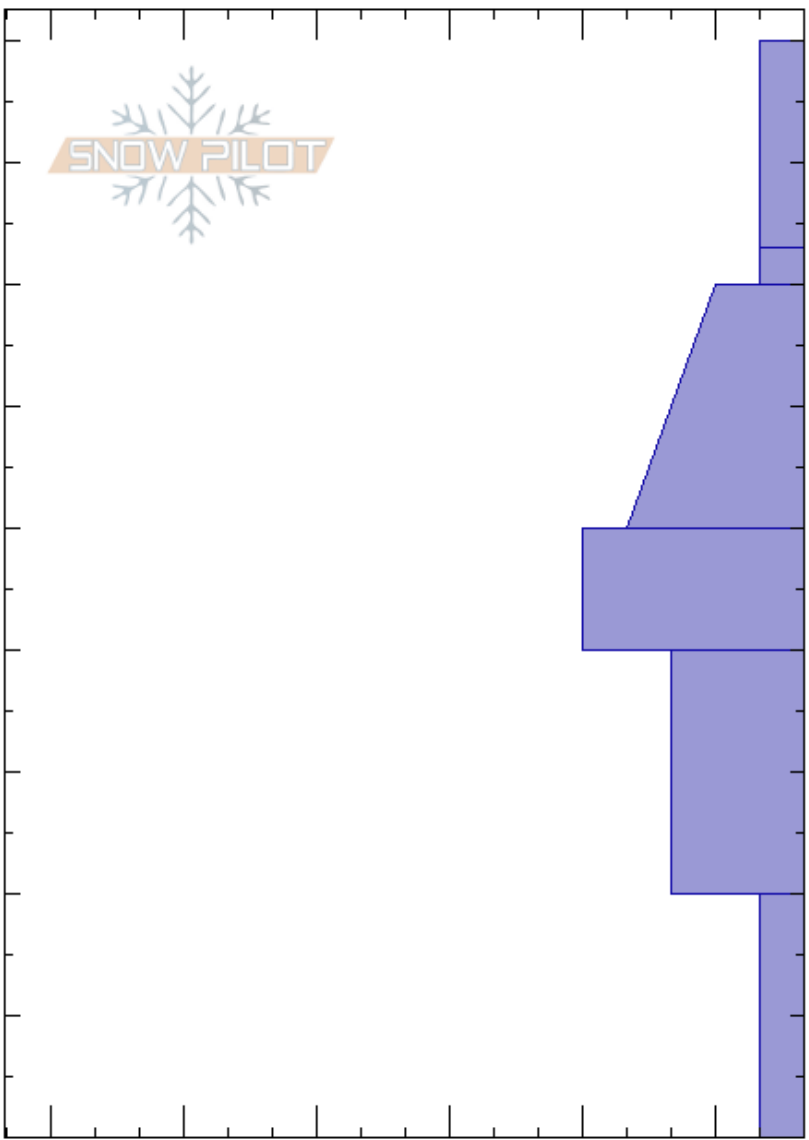

Tyrell  
 Big Horn Range  
 WY  
 Elevation: 8623 ft  
 Aspect: 81°  
 Specifics:

Ryan Sorenson  
 01/25/2025 - 1:00pm  
 Co-ord: 44.17840N, -107.26815W  
 Slope Angle: 27°  
 Wind Loading: previous

Stability:  
 Air Temperature: -15°C  
 Sky Cover: CLR  
 Precipitation: NO  
 Wind: Calm

HS:90  
 PF:50  
 73-70cm: Problematic layer

Height (cm)	Crystal		Moisture	$\rho$ kg/m <sup>3</sup>	Stability tests & Layer comments
	Form	Size			
90					
80	+				← CT11 @80cm
70	□				← CT22, Q1 @70cm ← ECTP9 @70cm
60	/				
50	/				
40	/				
30	/				
20					
10	^				
0					