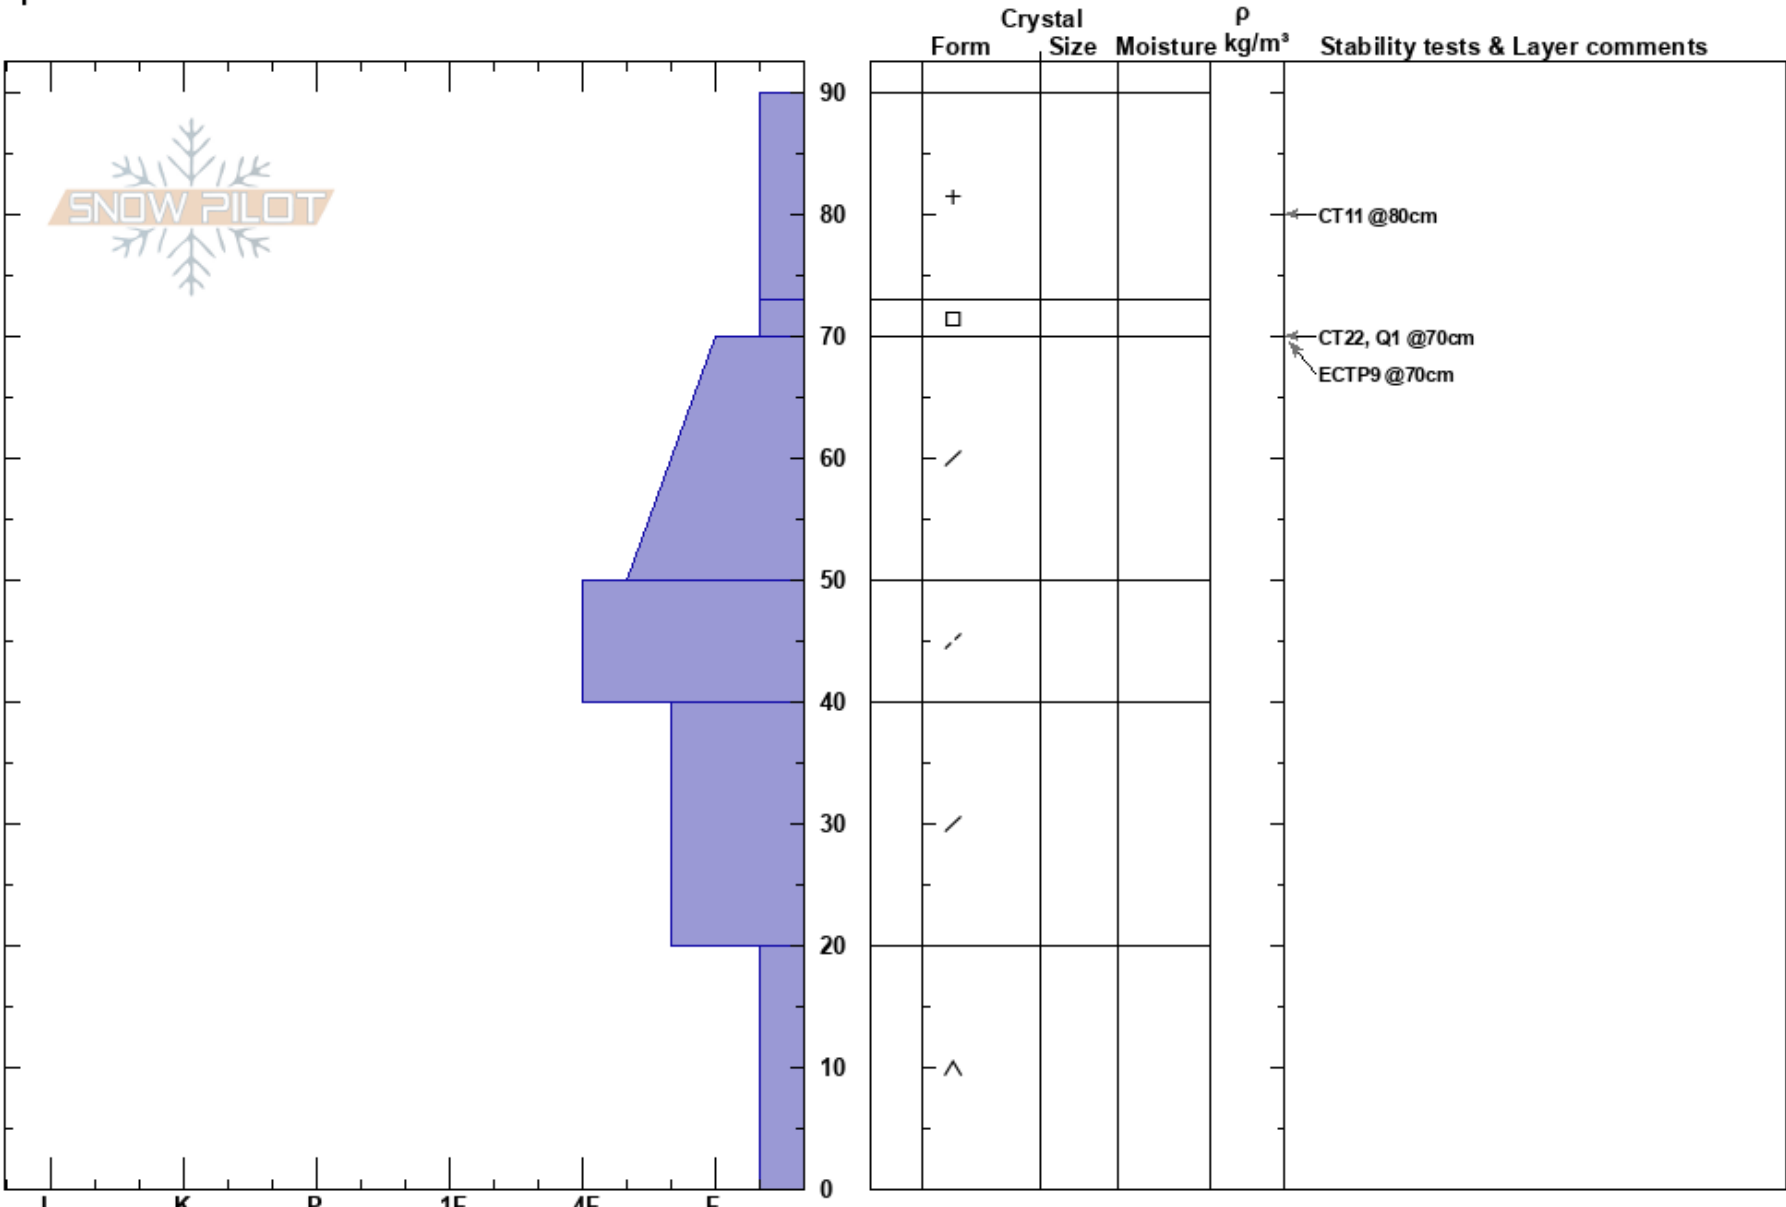

Tyrell
 Big Horn Range
 WY
 Elevation: 8623 ft
 Aspect: 81°
 Specifics:

Ryan Sorenson
 01/25/2025 - 1:00pm
 Co-ord: 44.17840N, -107.26815W
 Slope Angle: 27°
 Wind Loading: previous

Stability:
 Air Temperature: -15°C
 Sky Cover: CLR
 Precipitation: NO
 Wind: Calm

HS:90
 PF:50
 73-70cm: Problematic layer

Notes: