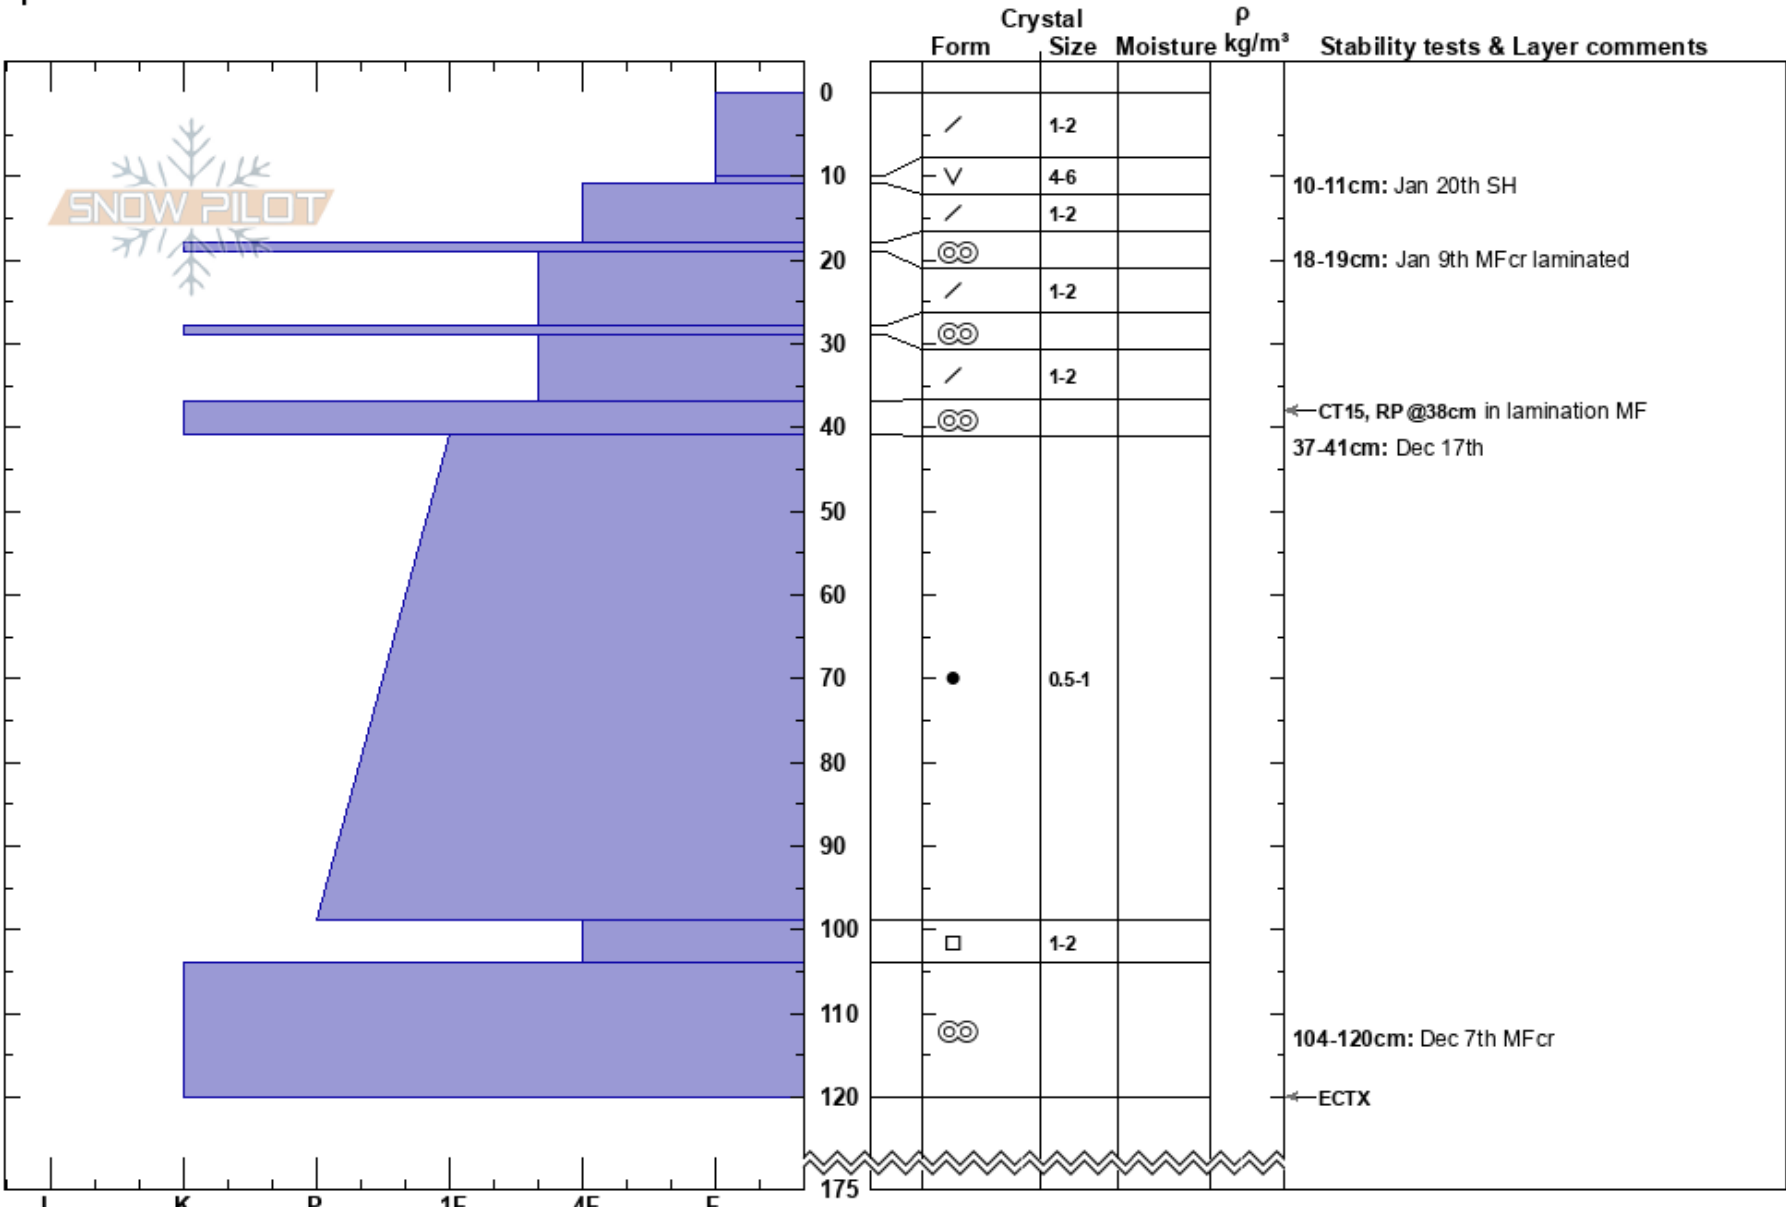

20250125 7th Heaven
 Skeena
 BC
Elevation: 1240 m
Aspect: W
Specifics:

Michaela Pye
 25/01/2025 - 15:30
Co-ord:
Slope Angle: 25°
Wind Loading:

Stability:
Air Temperature:
Sky Cover: FEW
Precipitation: NO
Wind: E Light Breeze

HS: 175
Layer Notes:
 10-11cm: Jan 20th SH
 18-19cm: Jan 9th MFcr laminated
 37-41cm: Dec 17th
 104-120cm: Dec 7th MFcr
 104-120cm: Problematic layer

Notes: Lower TL sheltered feature.