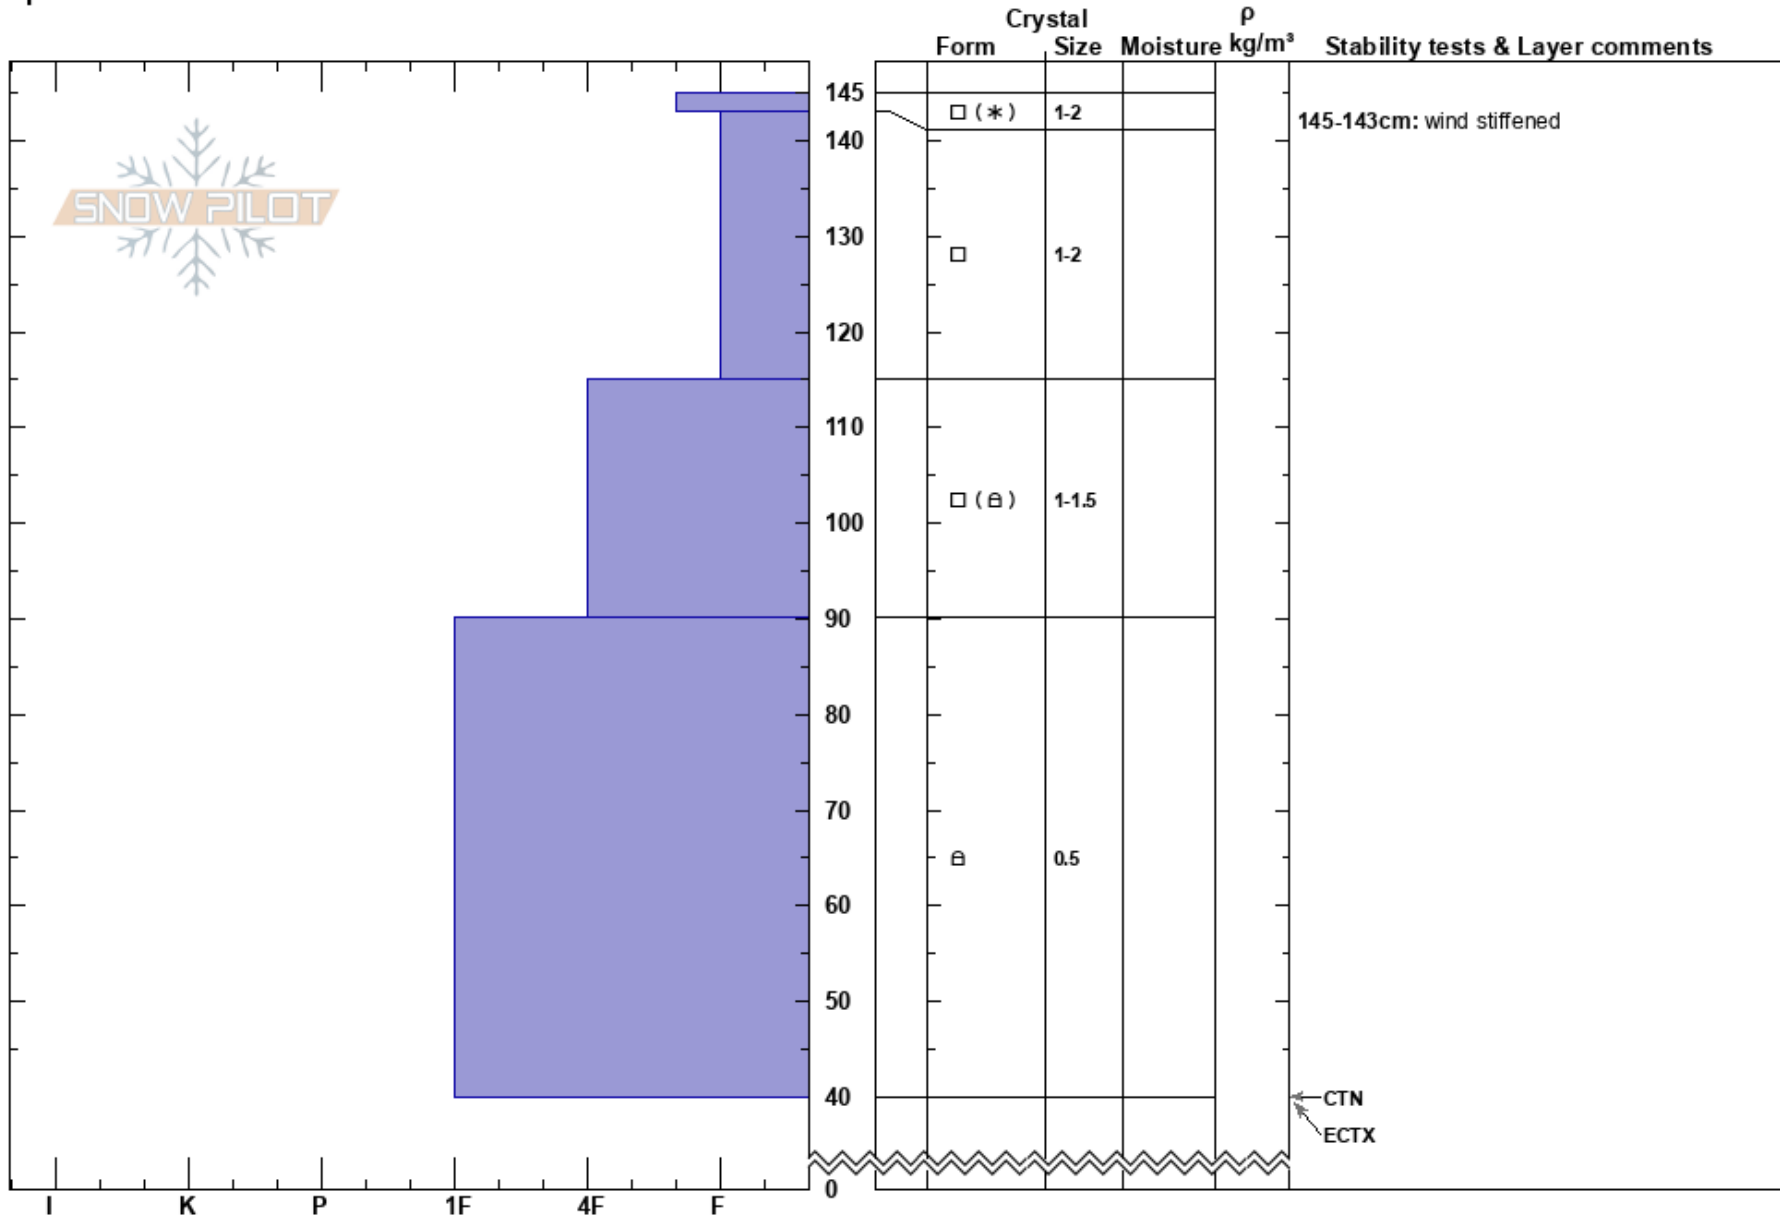

McCloud 1/25
 Eastern Sierra Nevada
 CA
 Elevation: 9800 ft
 Aspect: N
 Specifics:

Steve Mace
 01/25/2025 - 2:30pm
 Co-ord: 37.60138N, -119.02863W
 Slope Angle: 35°
 Wind Loading:

Stability:
 Air Temperature: -7°C
 Sky Cover: OVC
 Precipitation: S-1
 Wind: Calm

HS:145
 PF:40
 PS:15
 Layer Notes:
 145-143cm: wind stiffened

Notes: