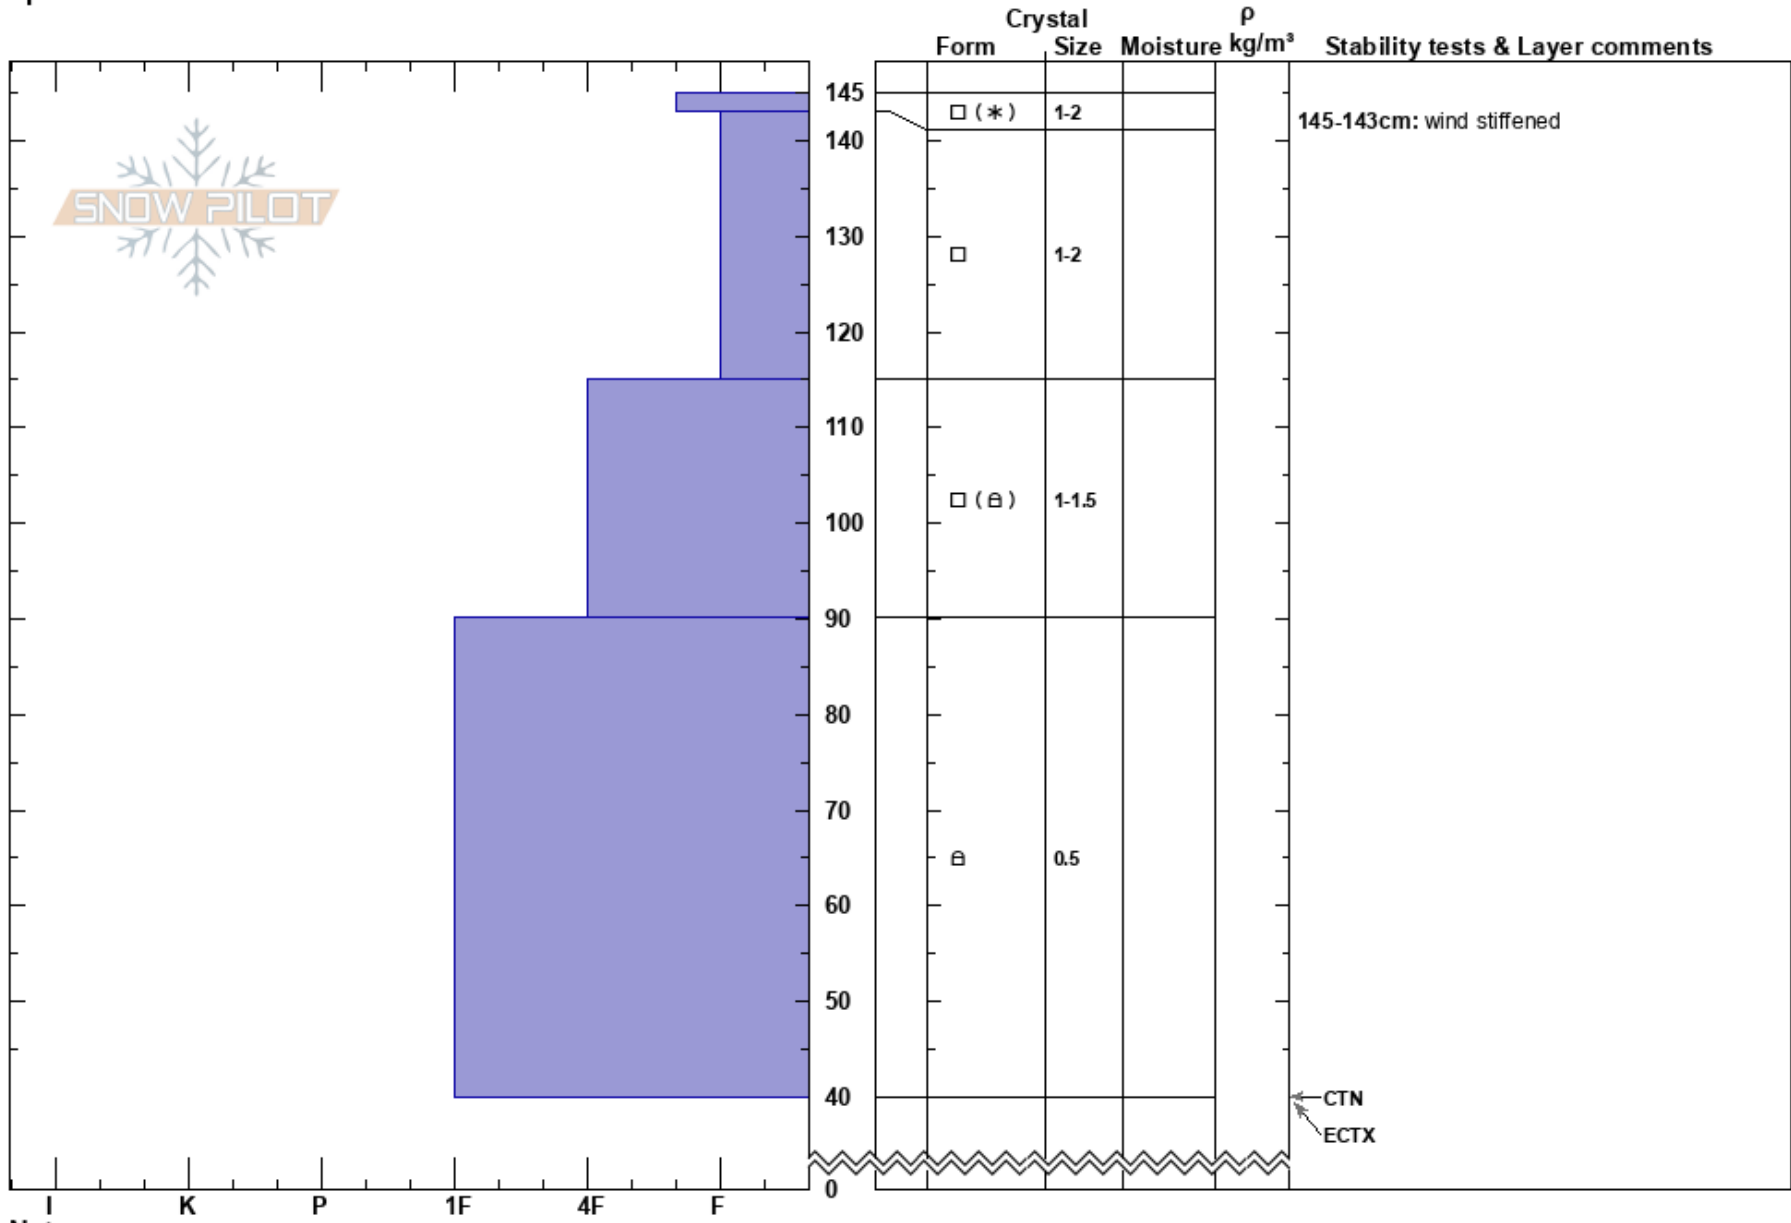

McCloud 1/25
 Eastern Sierra Nevada
 CA
 Elevation: 9800 ft
 Aspect: N
 Specifics:

Steve Mace
 01/25/2025 - 2:30pm
 Co-ord: 37.60138N, -119.02863W
 Slope Angle: 35°
 Wind Loading:

Stability:
 Air Temperature: -7°C
 Sky Cover: OVC
 Precipitation: S-1
 Wind: Calm

HS:145
 PF:40
 PS:15
 Layer Notes:
 145-143cm: wind stiffened

Notes: