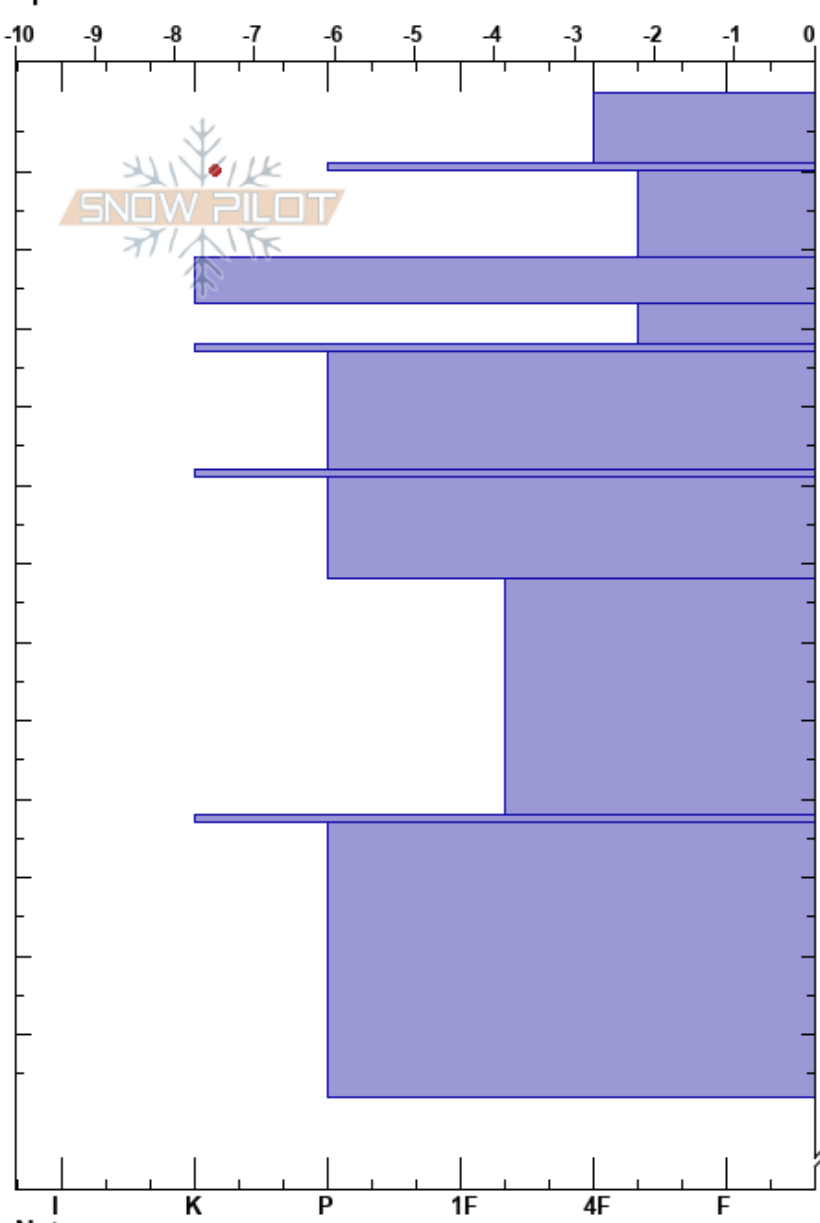

20250125 Family Affair
 Skeena
 BC
 Elevation: 1460 m
 Aspect: NW
 Specifics:

Michaela Pye
 25/01/2025 - 12:00
 Co-ord:
 Slope Angle: 32°
 Wind Loading:

Stability:
 Air Temperature: -1°C
 Sky Cover: FEW
 Precipitation: NO
 Wind: Calm

HS:360
 PF:35
 32-33cm: FC sitting on crust
 62-92cm: Problematic layer

Layer Notes:

Depth (cm)	Crystal		Moisture	ρ kg/m ³	Stability tests & Layer comments
	Form	Size			
0	/	1			
10	⊙⊙				
20	/	1-2			
20	⊙⊙				
30	/	1-2			← CT16, SP @27cm FC on MFcr
30	⊙⊙(□)	(1)			32-33cm: FC sitting on crust
40	•	2			
50	⊙⊙				
60	•	1			
80	•				
90	⊙⊙				
110	•	1			
128					

Notes: Cross loaded ALP feature, mid run. Most sheltered of feature.