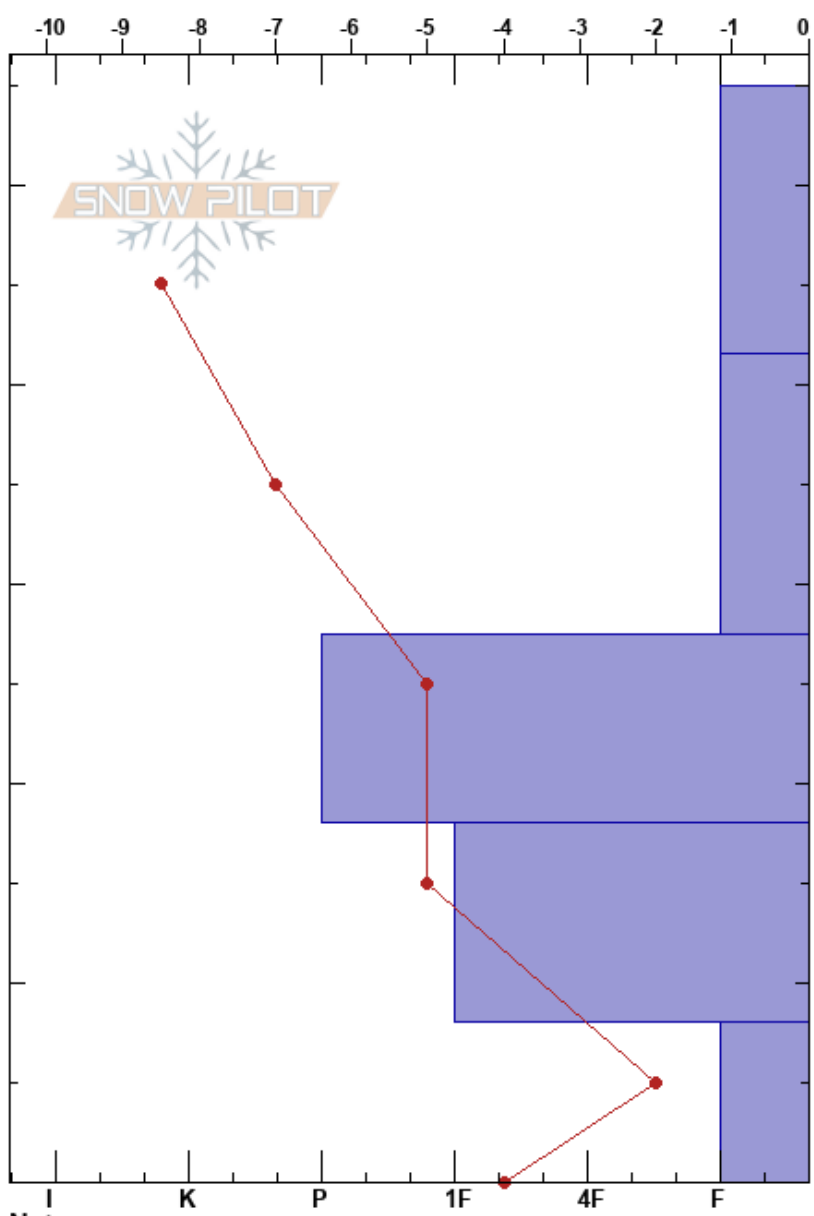

MRS Lodge
 Rocky Mountains
 CO
Elevation: 2900 m
Aspect: S

Emelina Catterson
 01/25/2025 - 11:45am
Co-ord: 40.03190N, -105.53350W
Slope Angle:
Wind Loading:

Stability: Fair **HS:**55 **Layer Notes:**
Air Temperature: -15°C **PF:**27
Sky Cover: OVC
Precipitation: S2
Wind: Calm

Specifics: Ski tracks on slope

Form	Crystal		Moisture	ρ kg/m ³	Stability tests & Layer comments
	Size				
.	0.5		D	174	
.	1		D	293	
⊖	2		D-M	661	
⊖	2		D-M	288	
⊖	2		D-M	300	

Notes: