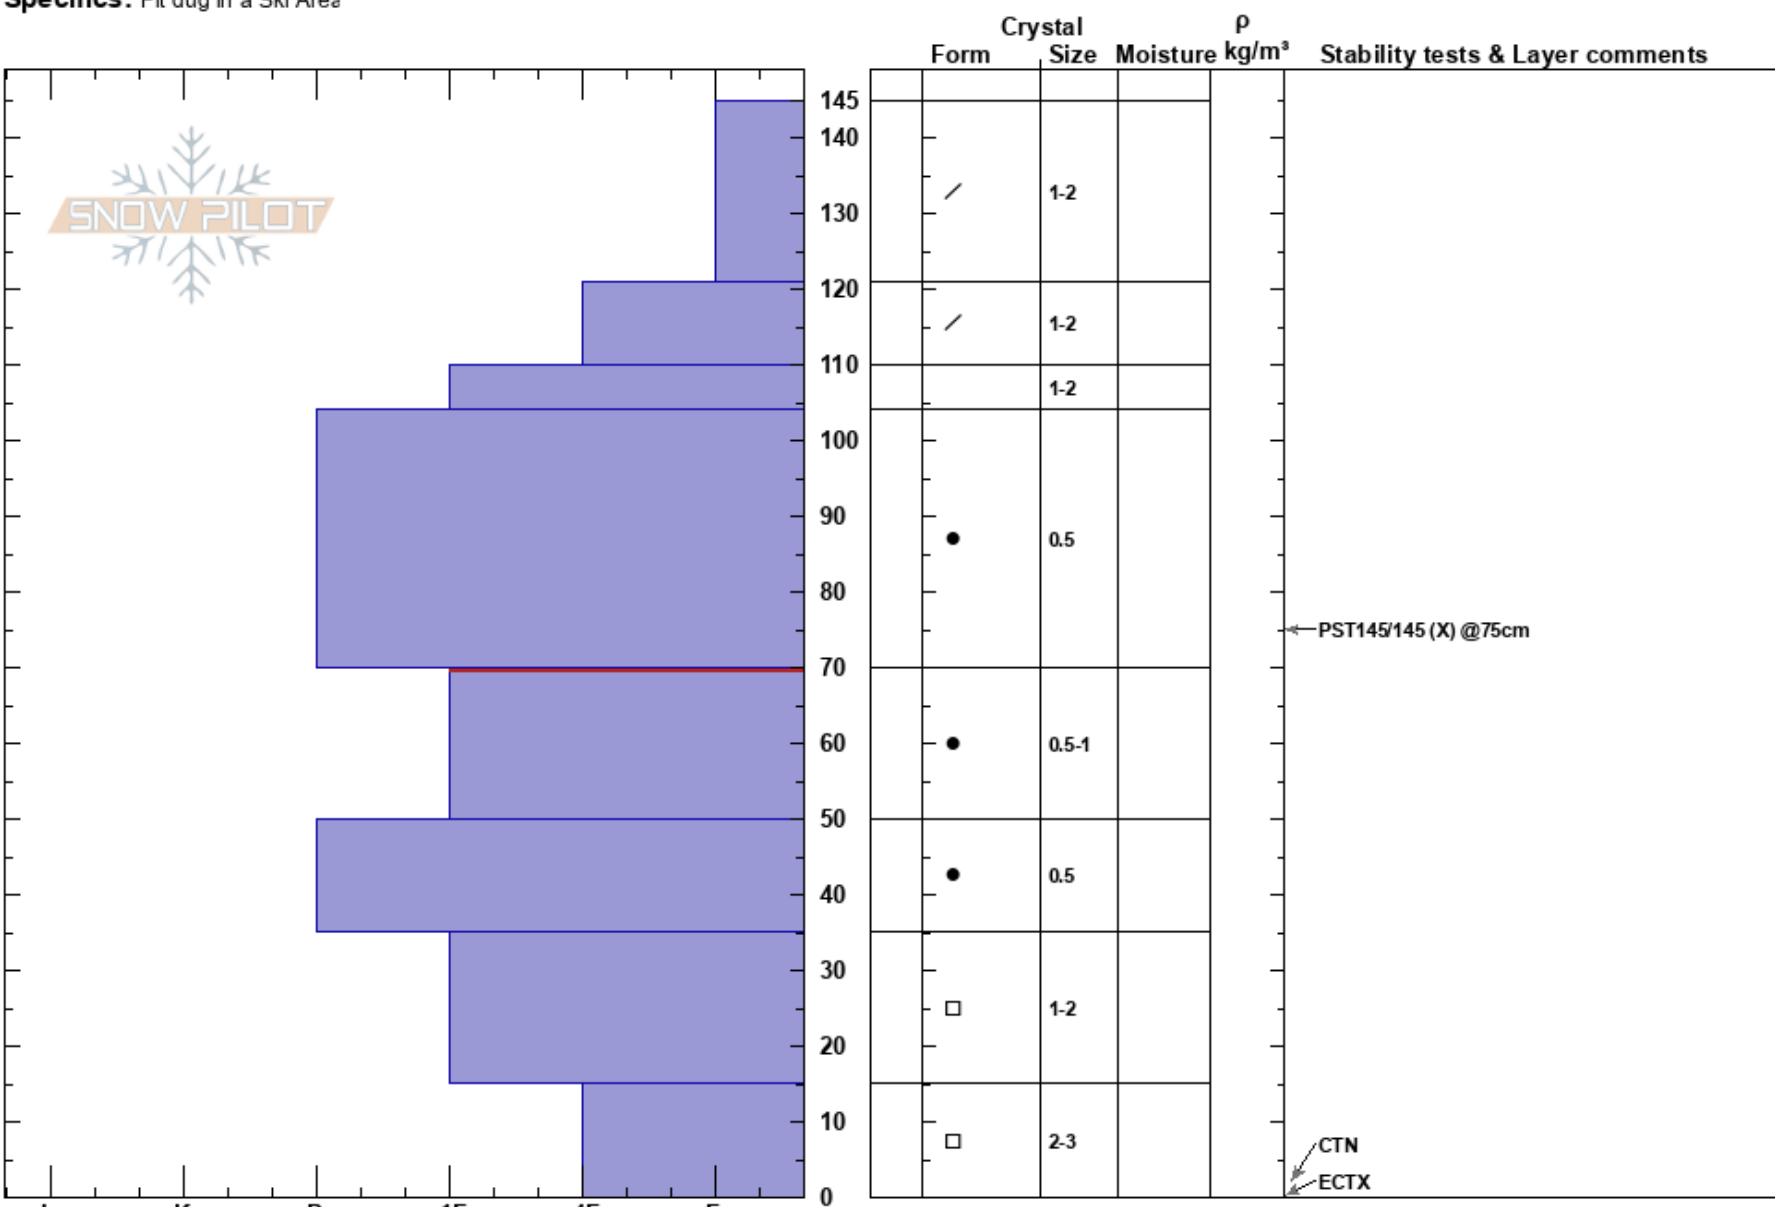

Snag Park  
 Vail/Summit County  
 CO  
 Elevation: 10800 ft  
 Aspect: N  
 Specifics: Pit dug in a Ski Area

Jake barlow  
 01/24/2025 - 2:15am  
 Co-ord:  
 Slope Angle: 3°  
 Wind Loading: no

Stability: **HS:145**  
 Air Temperature: -6°C **PF:45** 70-50cm:Problematic layer  
 Sky Cover: OVC **PS:20**  
 Precipitation: NO  
 Wind: Calm