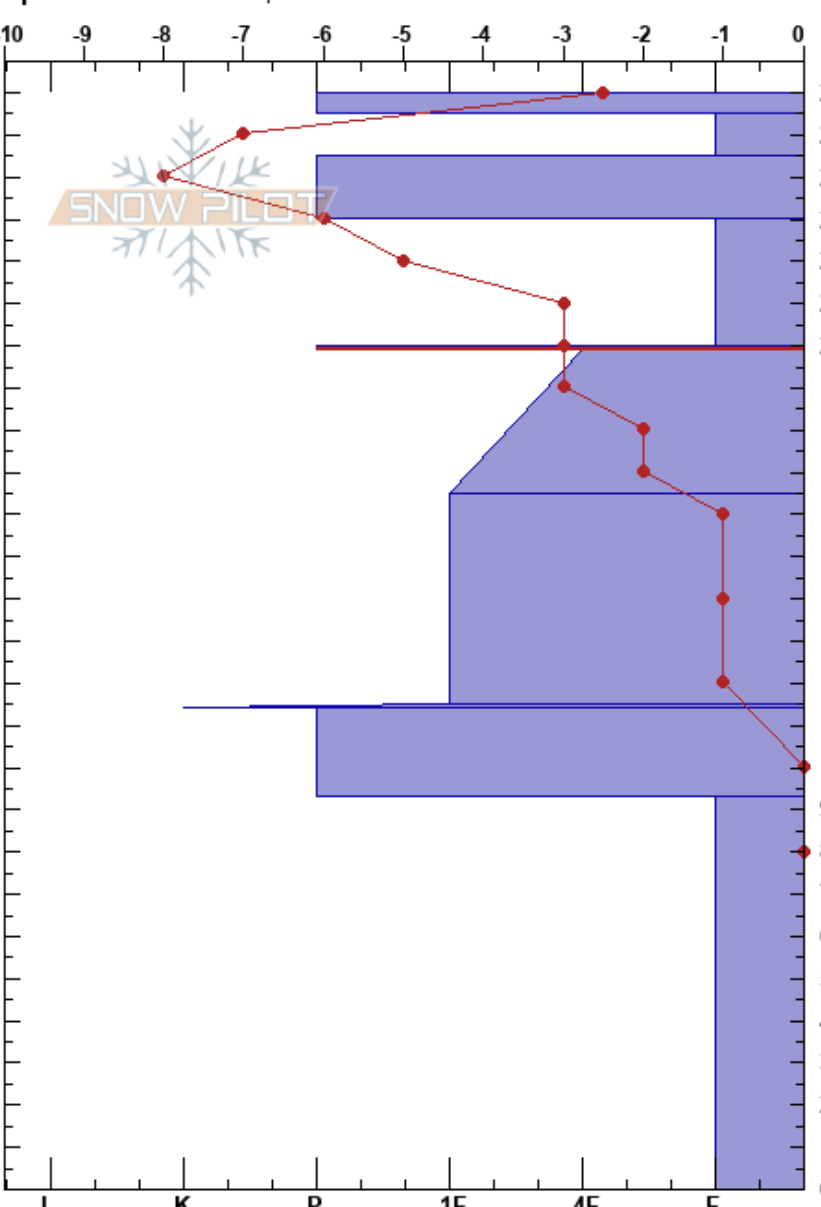

Avy 2 full pit  
 Vista Butte  
 OR  
 Elevation:  
 Aspect: W  
 Specifics: We skied slope

CAMERON ZUPANCIC  
 01/19/2025 - 10:00am  
 Co-ord: 43.99217N, -121.59990W  
 Slope Angle:  
 Wind Loading: no

Stability:  
 Air Temperature: 0°C  
 Sky Cover: CLR  
 Precipitation: NO  
 Wind: Calm

HS:260  
 PF:0  
 PS:0  
 200-199cm:Problematic layer

Depth (cm)	Crystal		Moisture	$\rho$ kg/m <sup>3</sup>	Stability tests & Layer comments
	Form	Size			
260					
250				20.5	← STC @255cm
240		0.5		20.5	
230				305	
200					← CT12, SC @230cm
190				25.5	
180		0.5			
170					
160					
150					
140					
130					
120					← ECTN27 @115cm
110					
100					
90				35	
80					
70					
60					
50		2			
40					
30					
20					
10					
0					

Notes:

STN  
 ECTX  
 CTN done below 1M