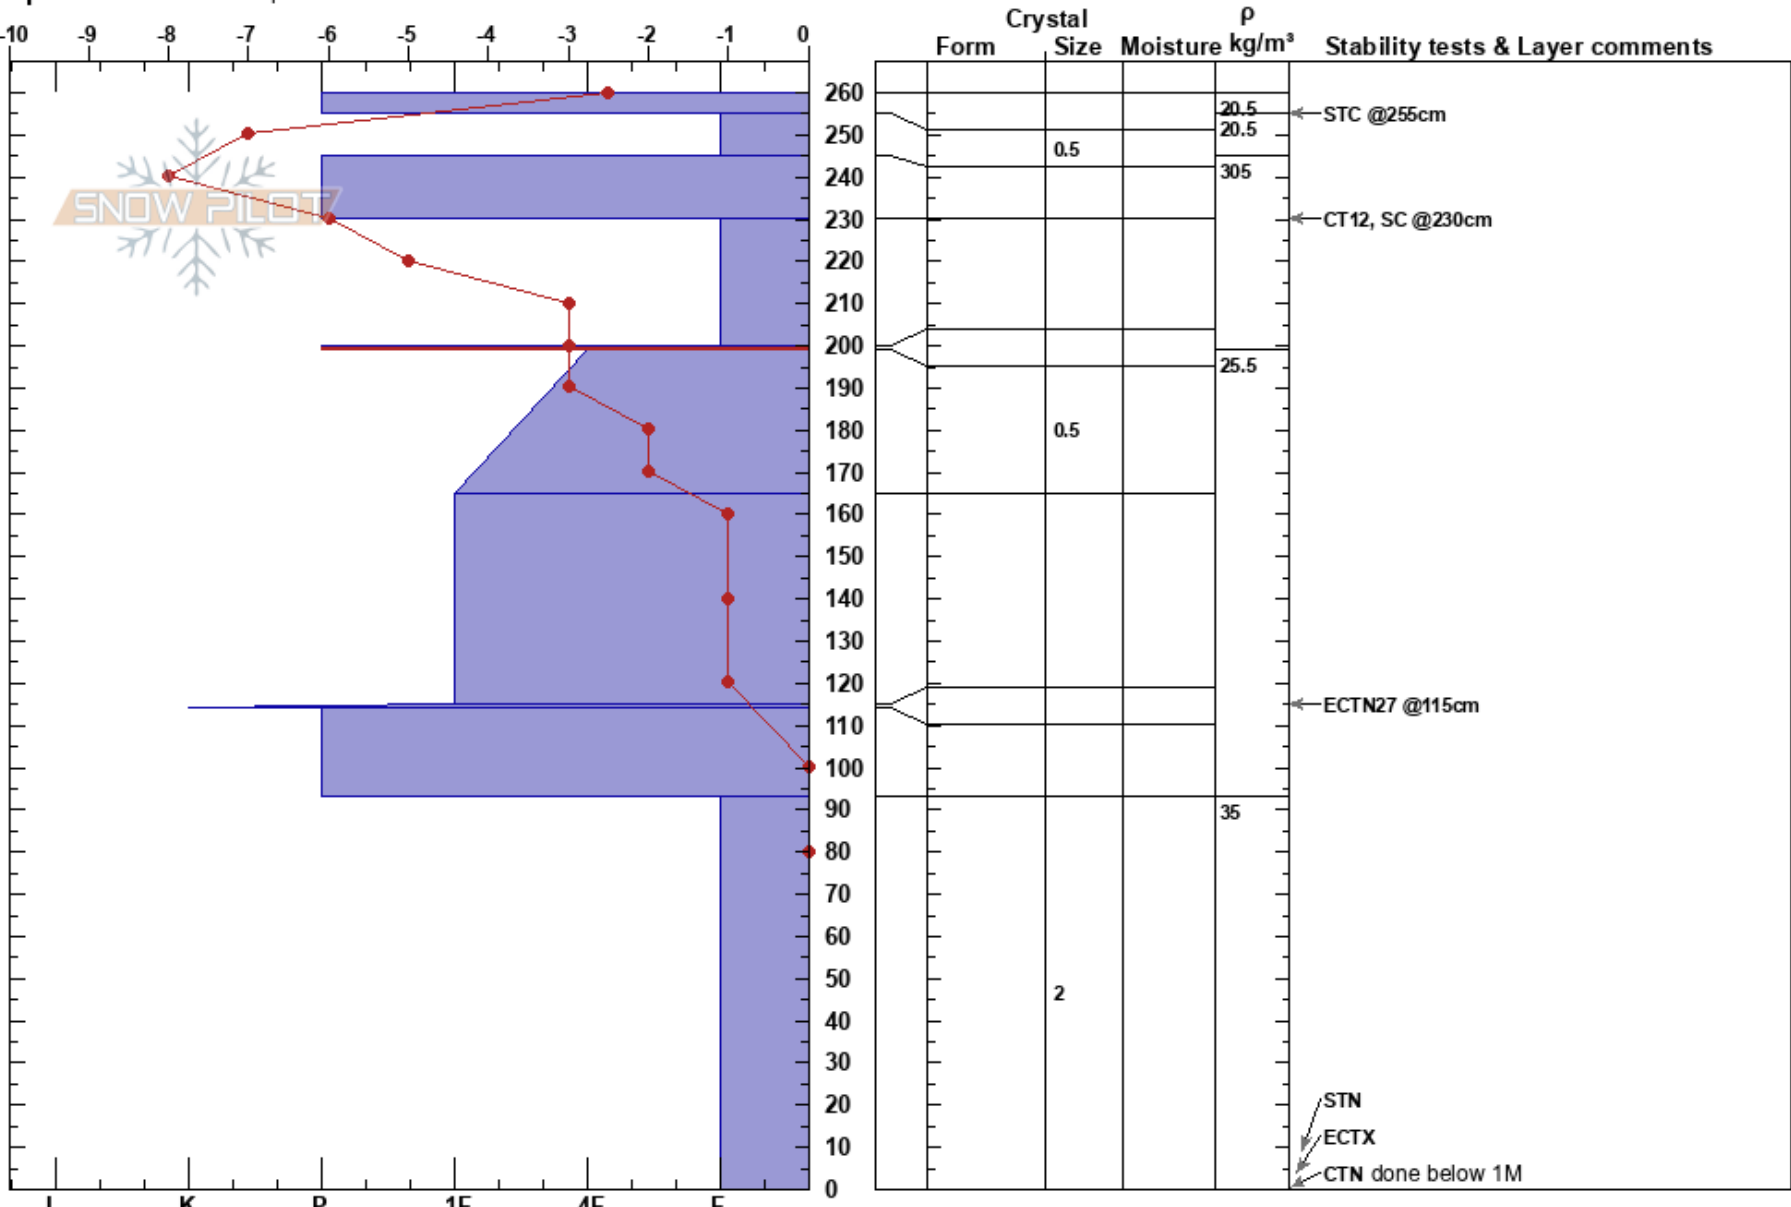

Avy 2 full pit
 Vista Butte
 OR
Elevation:
Aspect: W
Specifics: We skied slope

CAMERON ZUPANCIC
 01/19/2025 - 10:00am
Co-ord: 43.99217N, -121.59990W
Slope Angle:
Wind Loading: no

Stability: **HS:**260 **Layer Notes:**
Air Temperature: 0°C **PF:**0 200-199cm:Problematic layer
Sky Cover: CLR **PS:** 0
Precipitation: NO
Wind: Calm

Notes:

STN
 ECTX
 CTN done below 1M