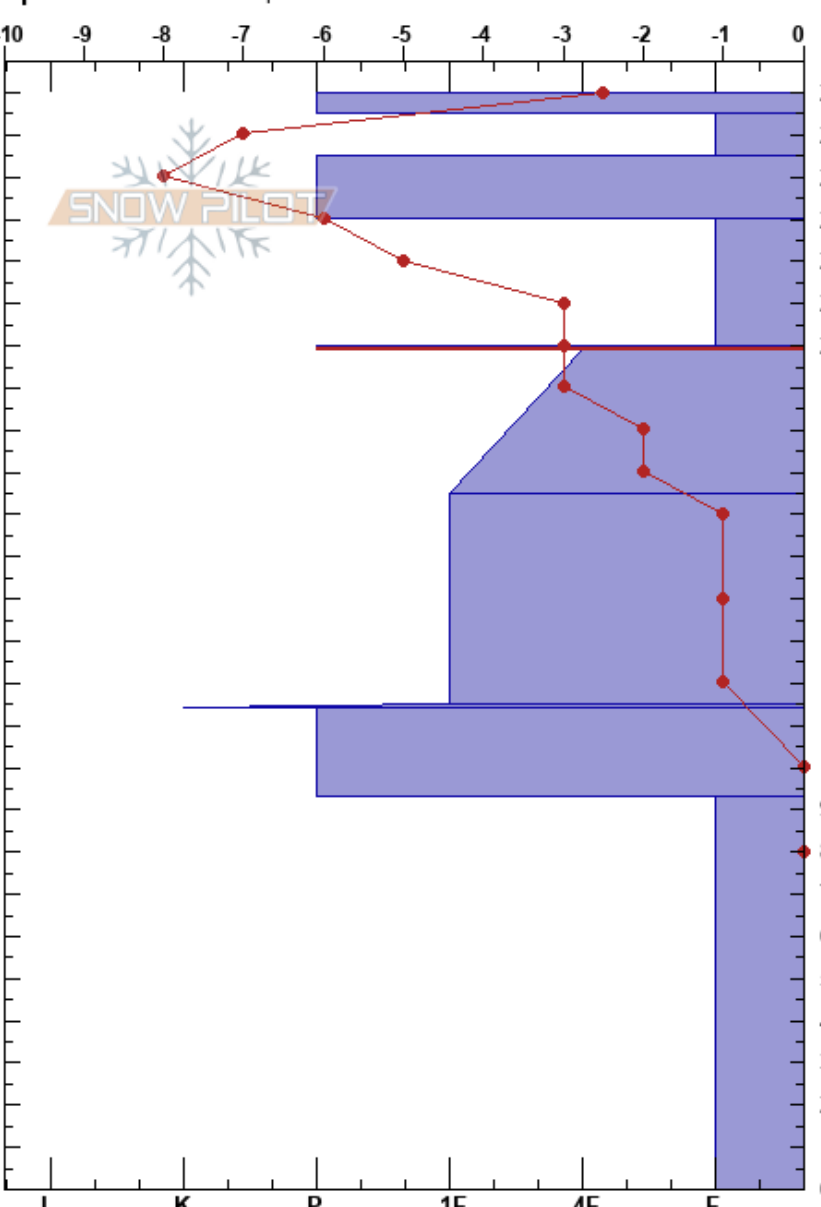

Avy 2 full pit
 Vista Butte
 OR
Elevation:
Aspect: W
Specifics: We skied slope

CAMERON ZUPANCIC
 01/19/2025 - 10:00am
Co-ord: 43.99217N, -121.59990W
Slope Angle:
Wind Loading: no

Stability:
Air Temperature: 0°C
Sky Cover: CLR
Precipitation: NO
Wind: Calm

HS:260
PF:0
PS:0
 200-199cm:Problematic layer

Height (cm)	Crystal Form	Crystal Size	Moisture (kg/m³)	ρ (kg/m³)	Stability tests & Layer comments
260					
255				20.5	← STC @255cm
250		0.5		20.5	
240				305	
230					← CT12, SC @230cm
200				25.5	
190		0.5			
170					
120					← ECTN27 @115cm
110					
90				35	
80		2			
0					

Notes:

STN
 ECTX
 CTN done below 1M