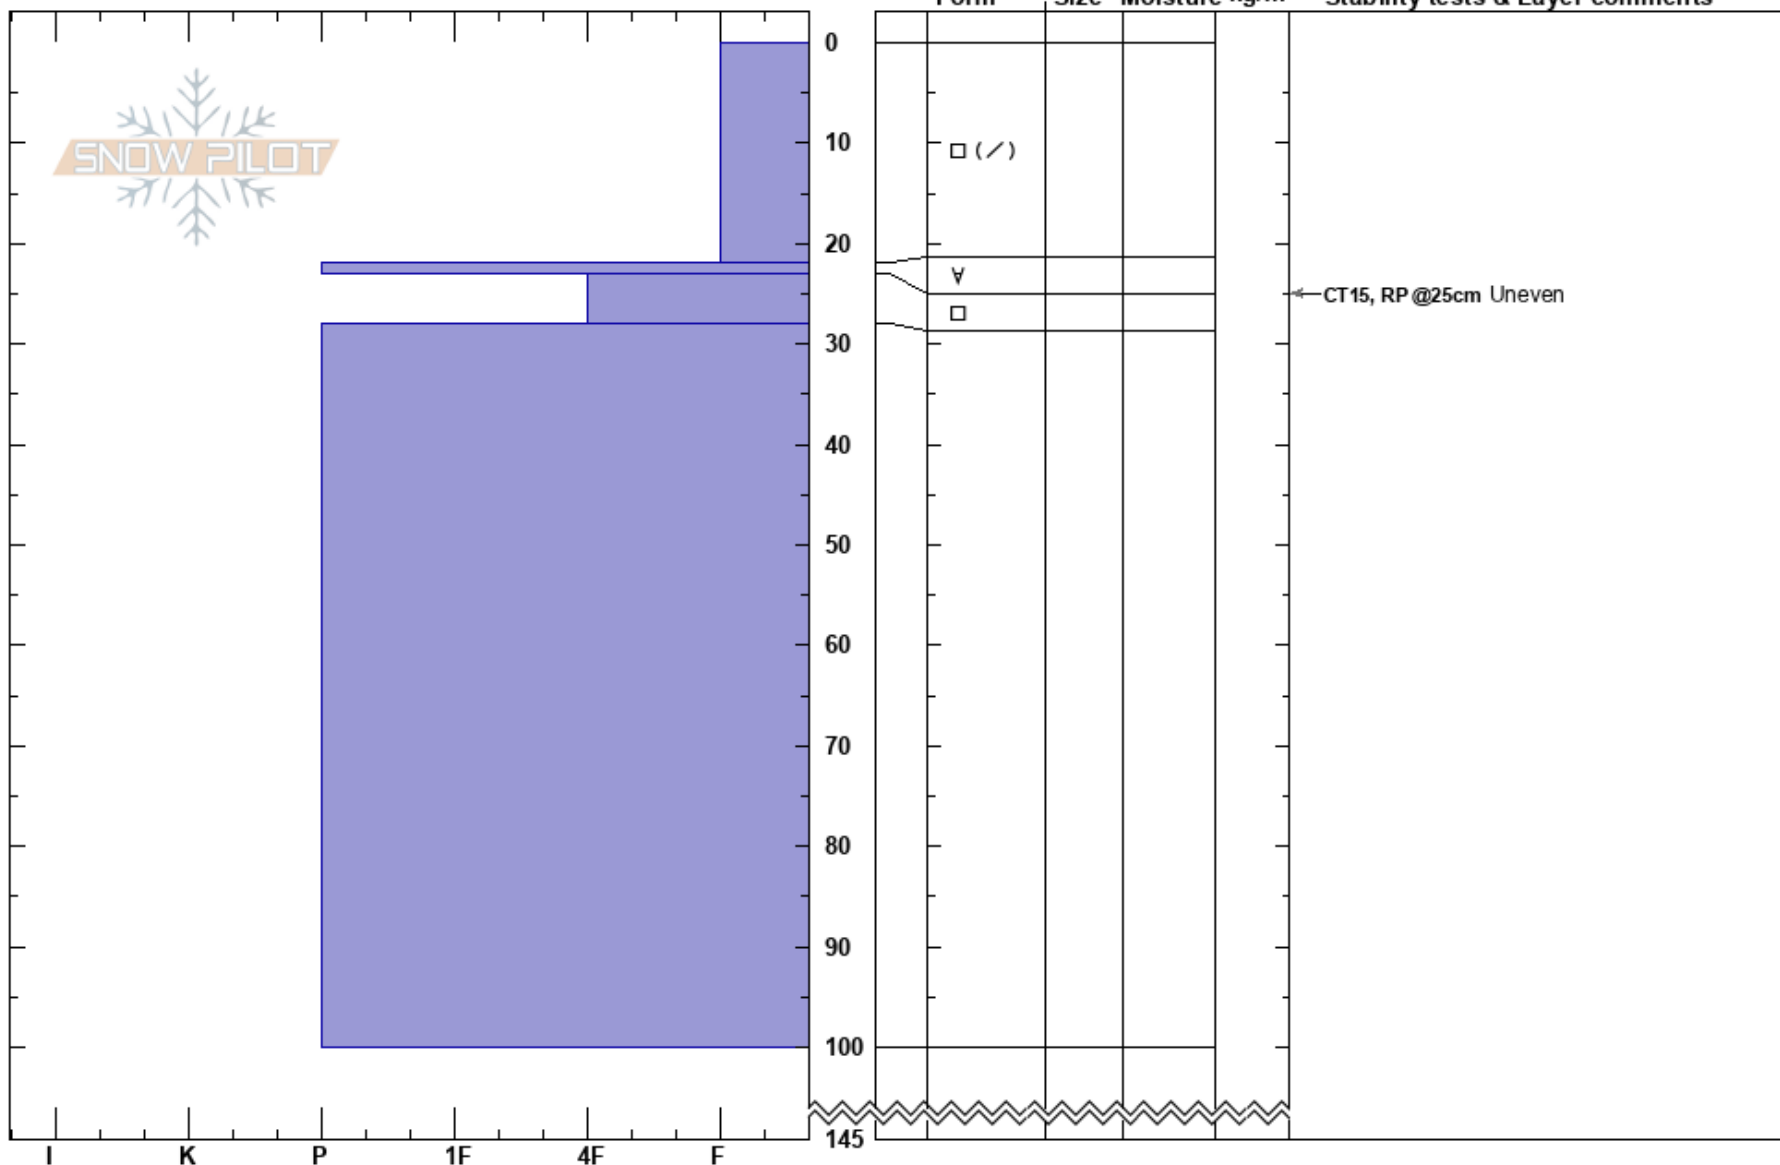

Wizards Claw
 Valhallas
 BC
 Elevation: 2260 m
 Aspect: E
 Specifics:

Craig Ellis
 24/01/2025 - 11:30
 Co-ord: 11U 45 1668E 5546172N
 Slope Angle: 30°
 Wind Loading:

Stability:
 Air Temperature: -10°C
 Sky Cover: FEW
 Precipitation: NO
 Wind: Calm

HS:145
 PF:30
 PS:25
 23-28cm: Problematic layer

Notes: