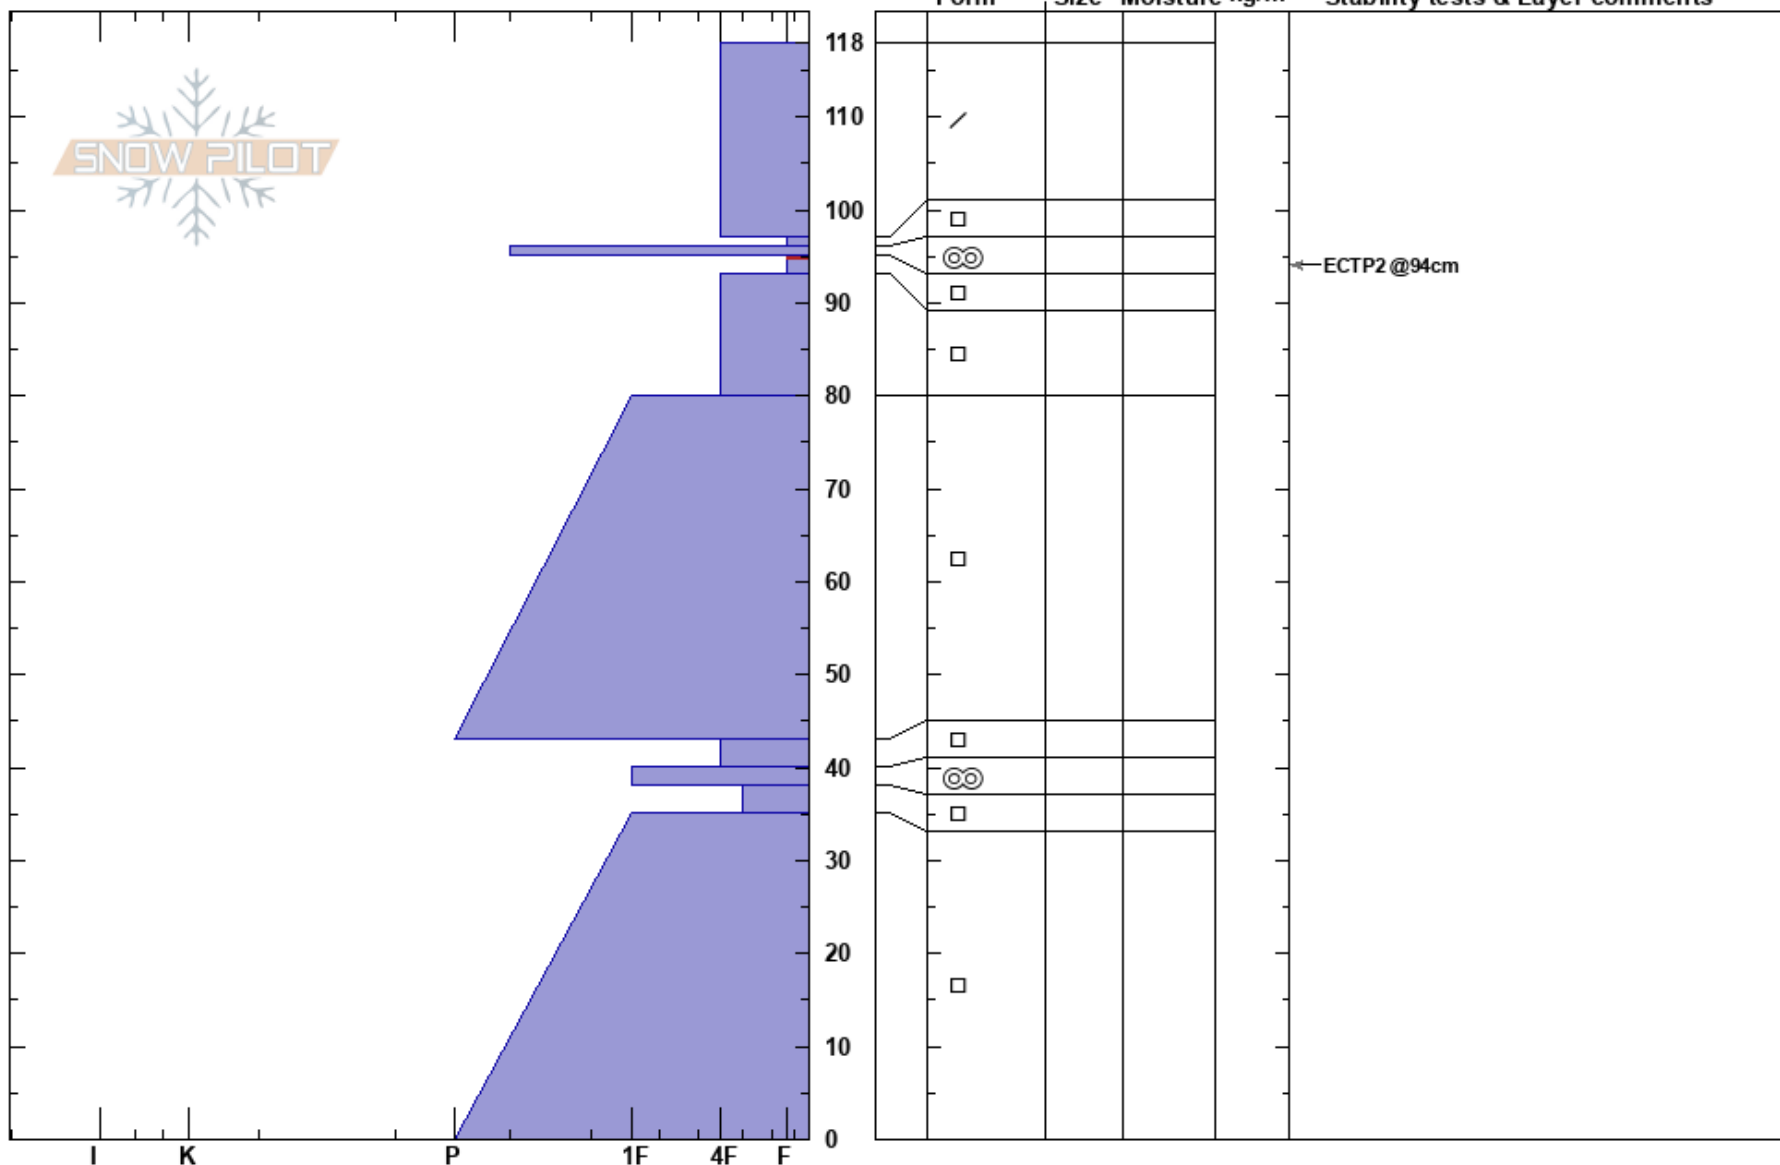

Hagerman SE NTL
 Sawatch
 CO
 Elevation: 11500 ft
 Aspect: 135°
 Specifics:

Jason Konigsberg
 01/25/2025 - 2:00pm
 Co-ord: 39.26528N, -106.46341W
 Slope Angle:
 Wind Loading:

Stability:
 Air Temperature:
 Sky Cover:
 Precipitation:
 Wind:

HS:118
 Layer Notes:
 95-93cm: Problematic layer

Notes: