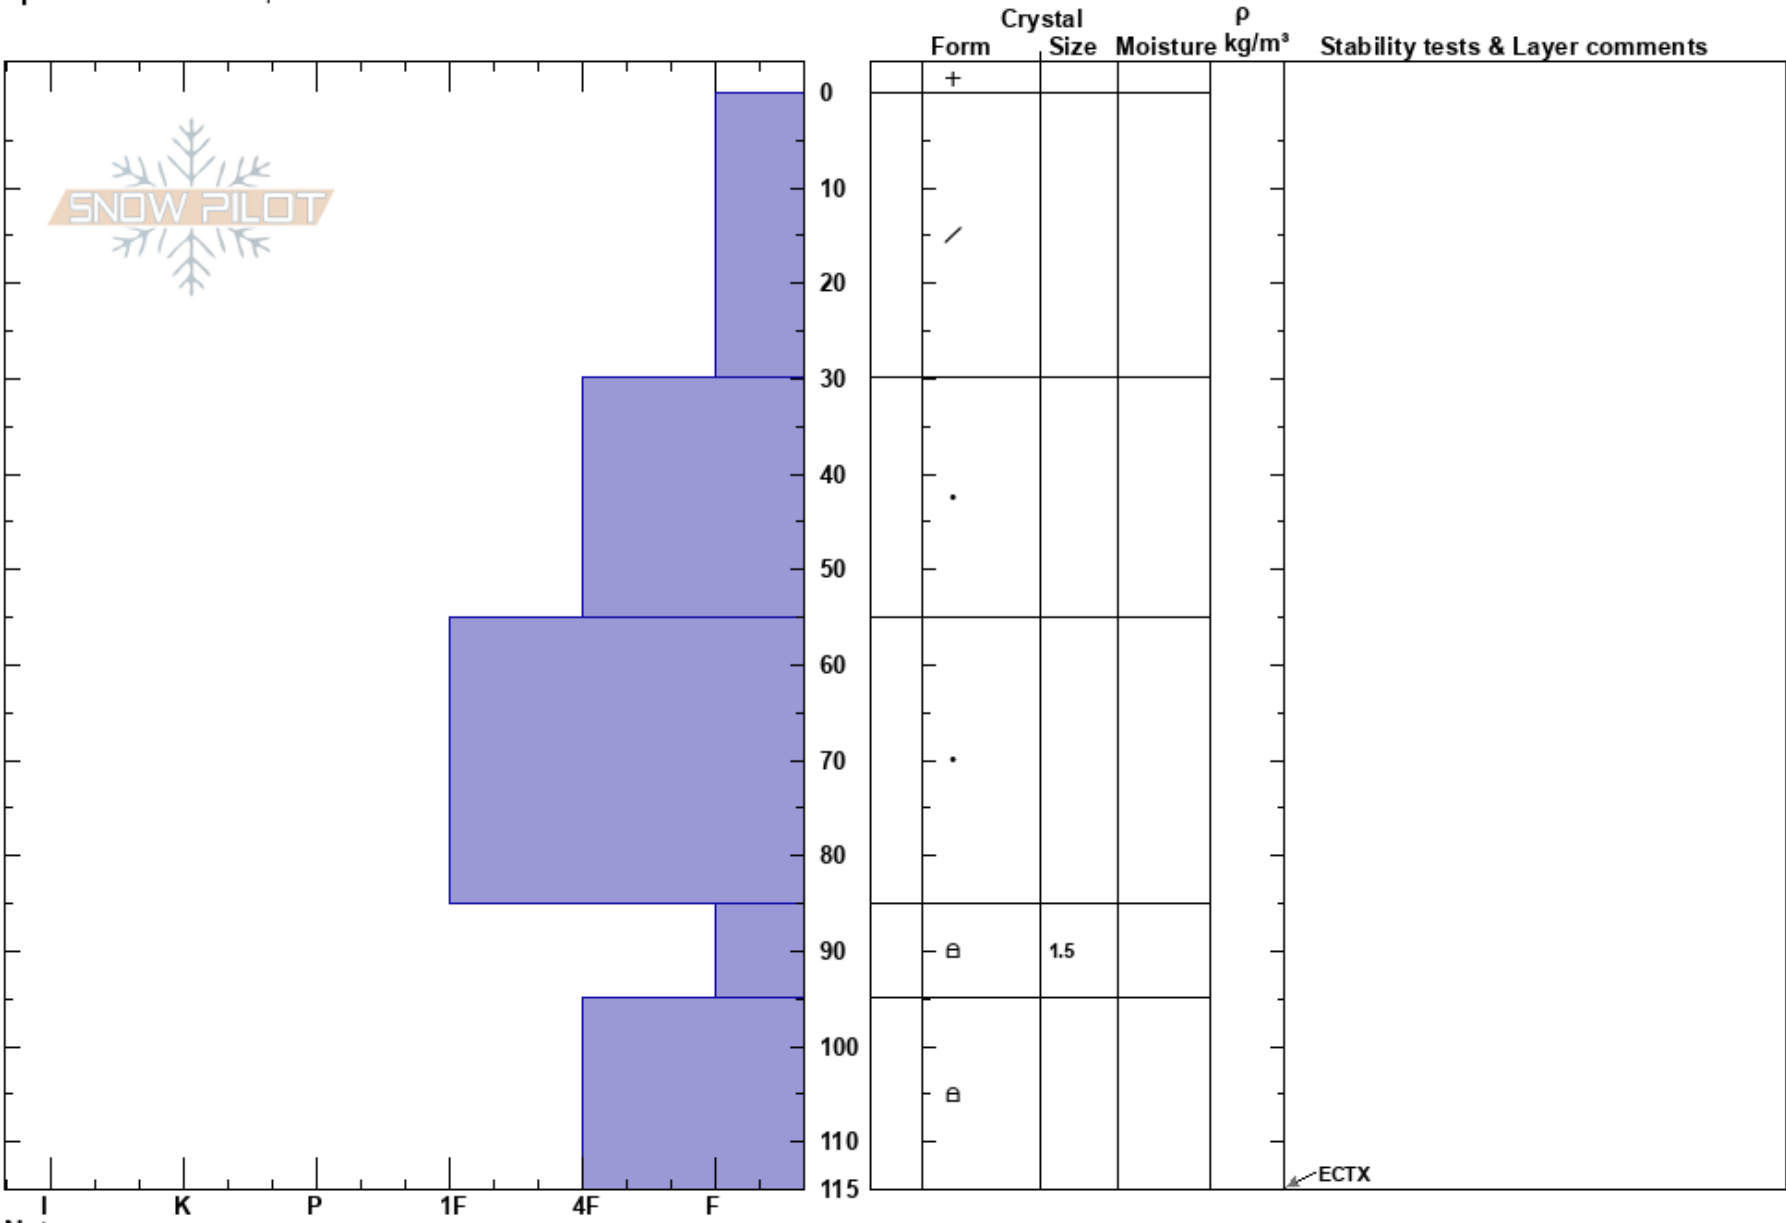

Darby
 Teton Range
 WY
 Elevation: 8300 ft
 Aspect: W
 Specifics: We skied slope

John Fitzgerald
 01/24/2025 - 2:30pm
 Co-ord: 43.66402N, -111.00153W
 Slope Angle: 25°
 Wind Loading: no

Stability: Good
 Air Temperature:
 Sky Cover: OVC
 Precipitation: S-1
 Wind: W Calm

HS:115
 PF:55 85-95cm:Problematic layer
 PS:20

Notes: