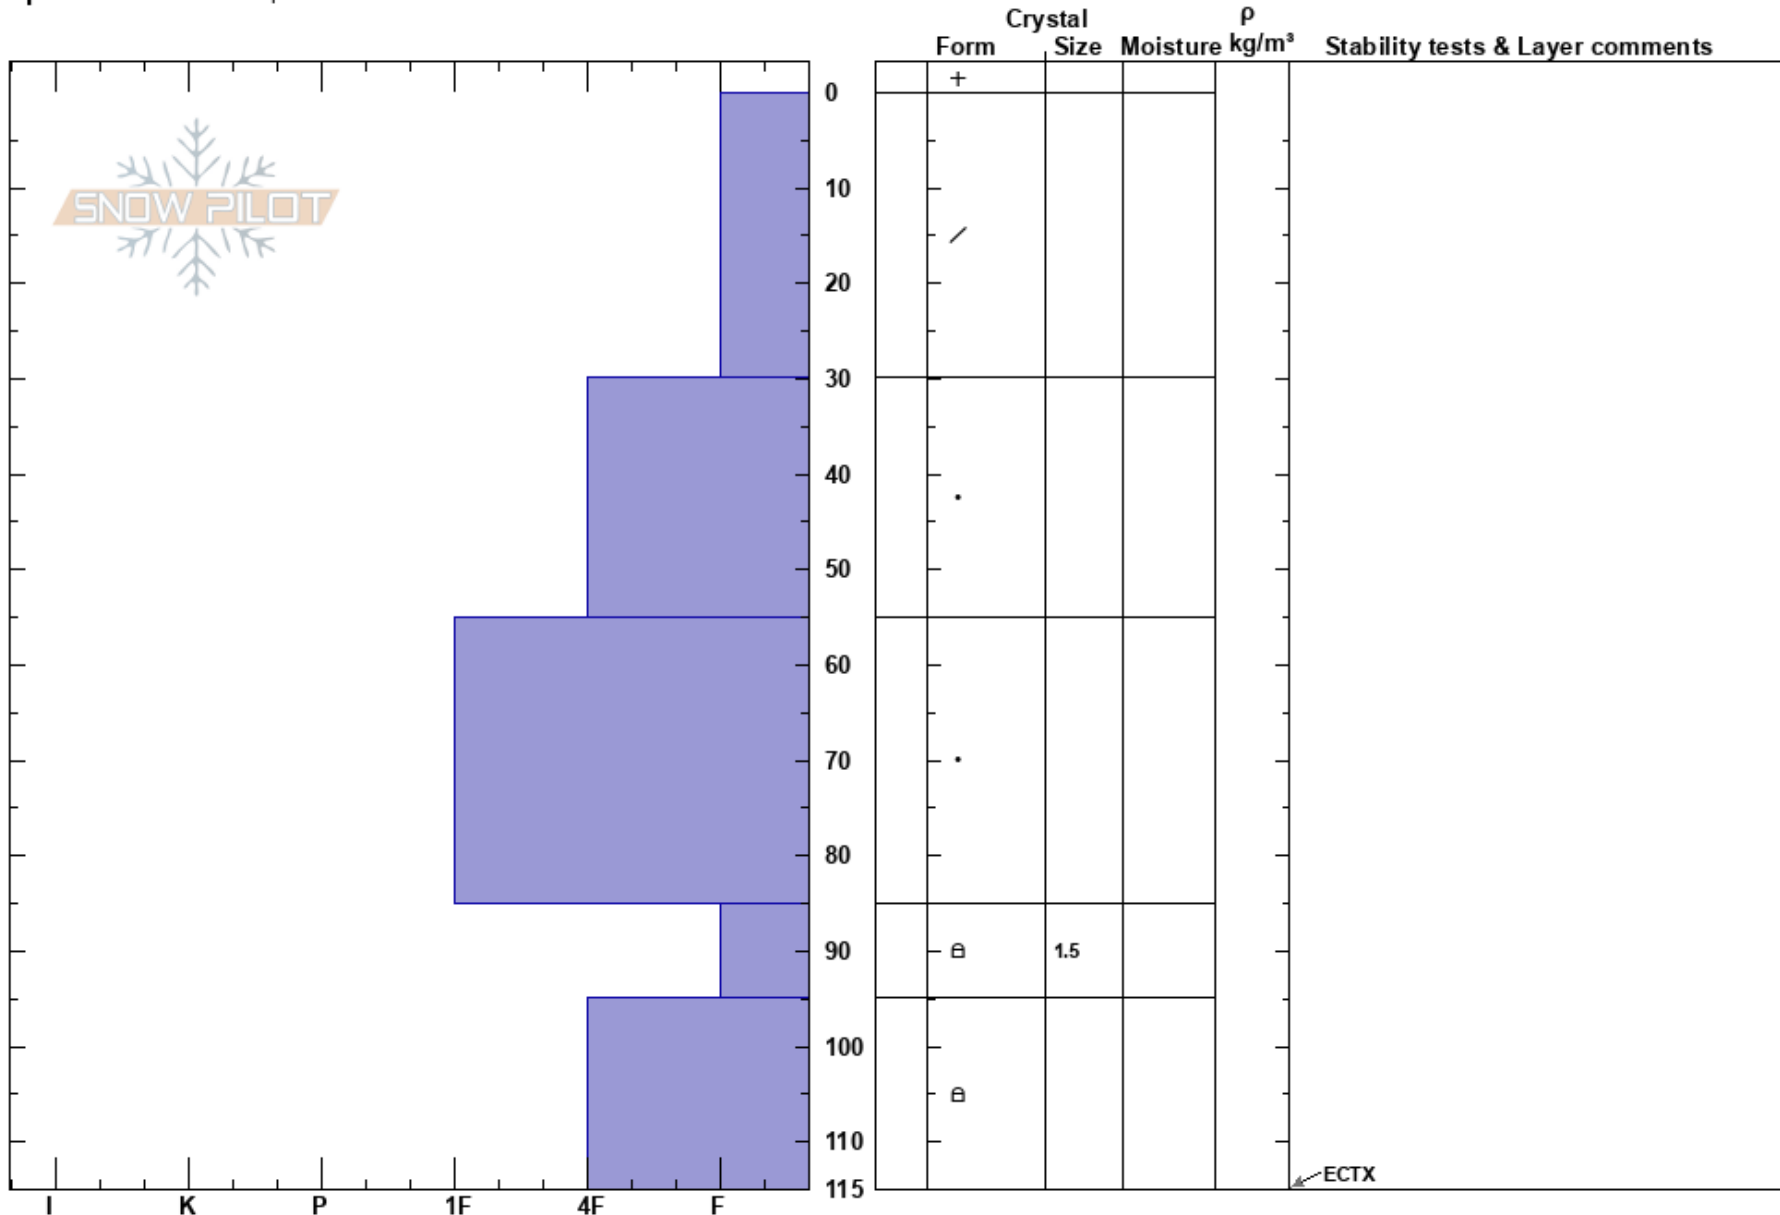

Darby
 Teton Range
 WY
Elevation: 8300 ft
Aspect: W
Specifics: We skied slope

John Fitzgerald
 01/24/2025 - 2:30pm
Co-ord: 43.66402N, -111.00153W
Slope Angle: 25°
Wind Loading: no

Stability: Good
Air Temperature:
Sky Cover: OVC
Precipitation: S-1
Wind: W Calm

HS: 115
PF: 55 85-95cm: Problematic layer
PS: 20

Notes: