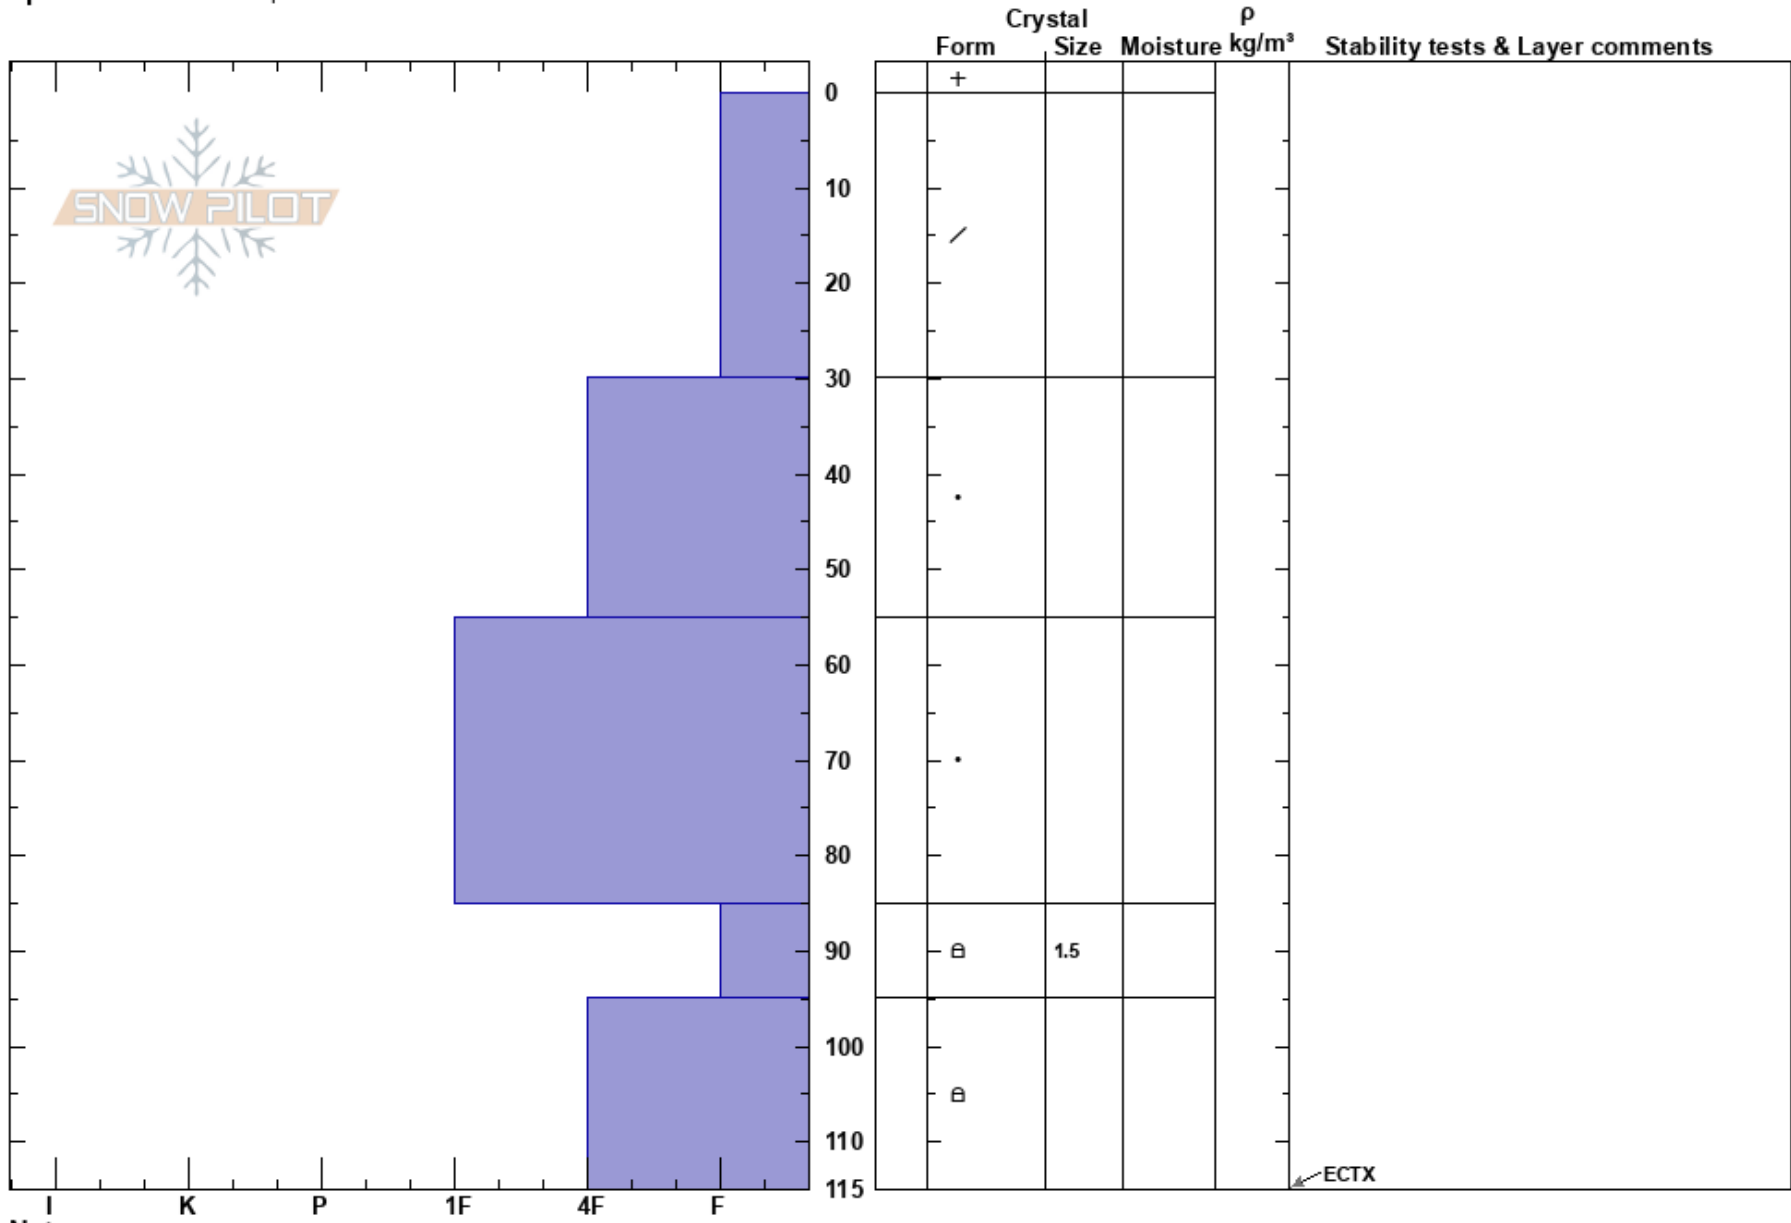

Darby
 Teton Range
 WY
Elevation: 8300 ft
Aspect: W
Specifics: We skied slope

John Fitzgerald
 01/24/2025 - 2:30pm
Co-ord: 43.66402N, -111.00153W
Slope Angle: 25°
Wind Loading: no

Stability: Good
Air Temperature:
Sky Cover: OVC
Precipitation: S-1
Wind: W Calm

HS: 115
PF: 55 85-95cm: Problematic layer
PS: 20

Notes: