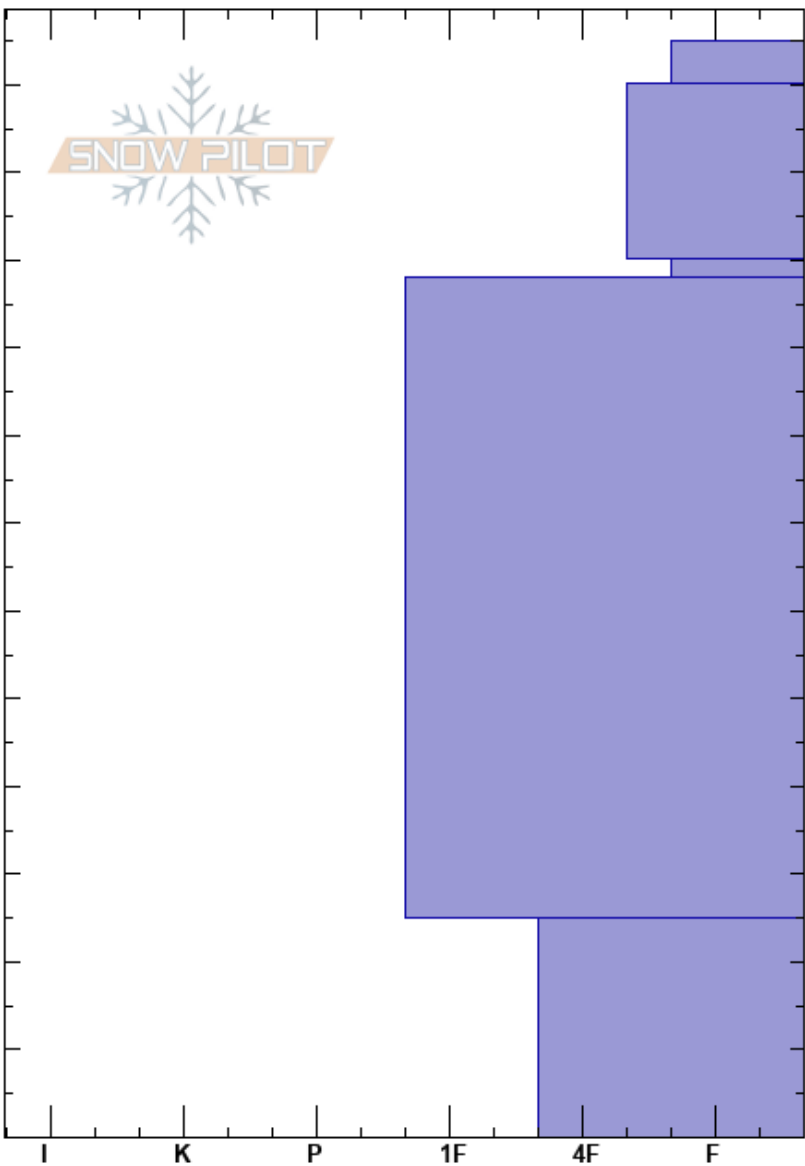

The Other Runs
 Southern Wasatch
 UT
 Elevation: 8710 ft
 Aspect: 34°
 Specifics:

Drew Hardesty
 01/24/2025 - 11:00am
 Co-ord:
 Slope Angle:
 Wind Loading:

Stability:
 Air Temperature:
 Sky Cover:
 Precipitation:
 Wind:

HS:125

Layer Notes:

Altitude (ft)	Crystal		ρ kg/m ³	Stability tests & Layer comments
	Form	Size		
125				
120	□			
110	/			
100	⊖			
90				
80				
70				
60				
50				
40				
30				
20				
10	⊖			
0				CTN