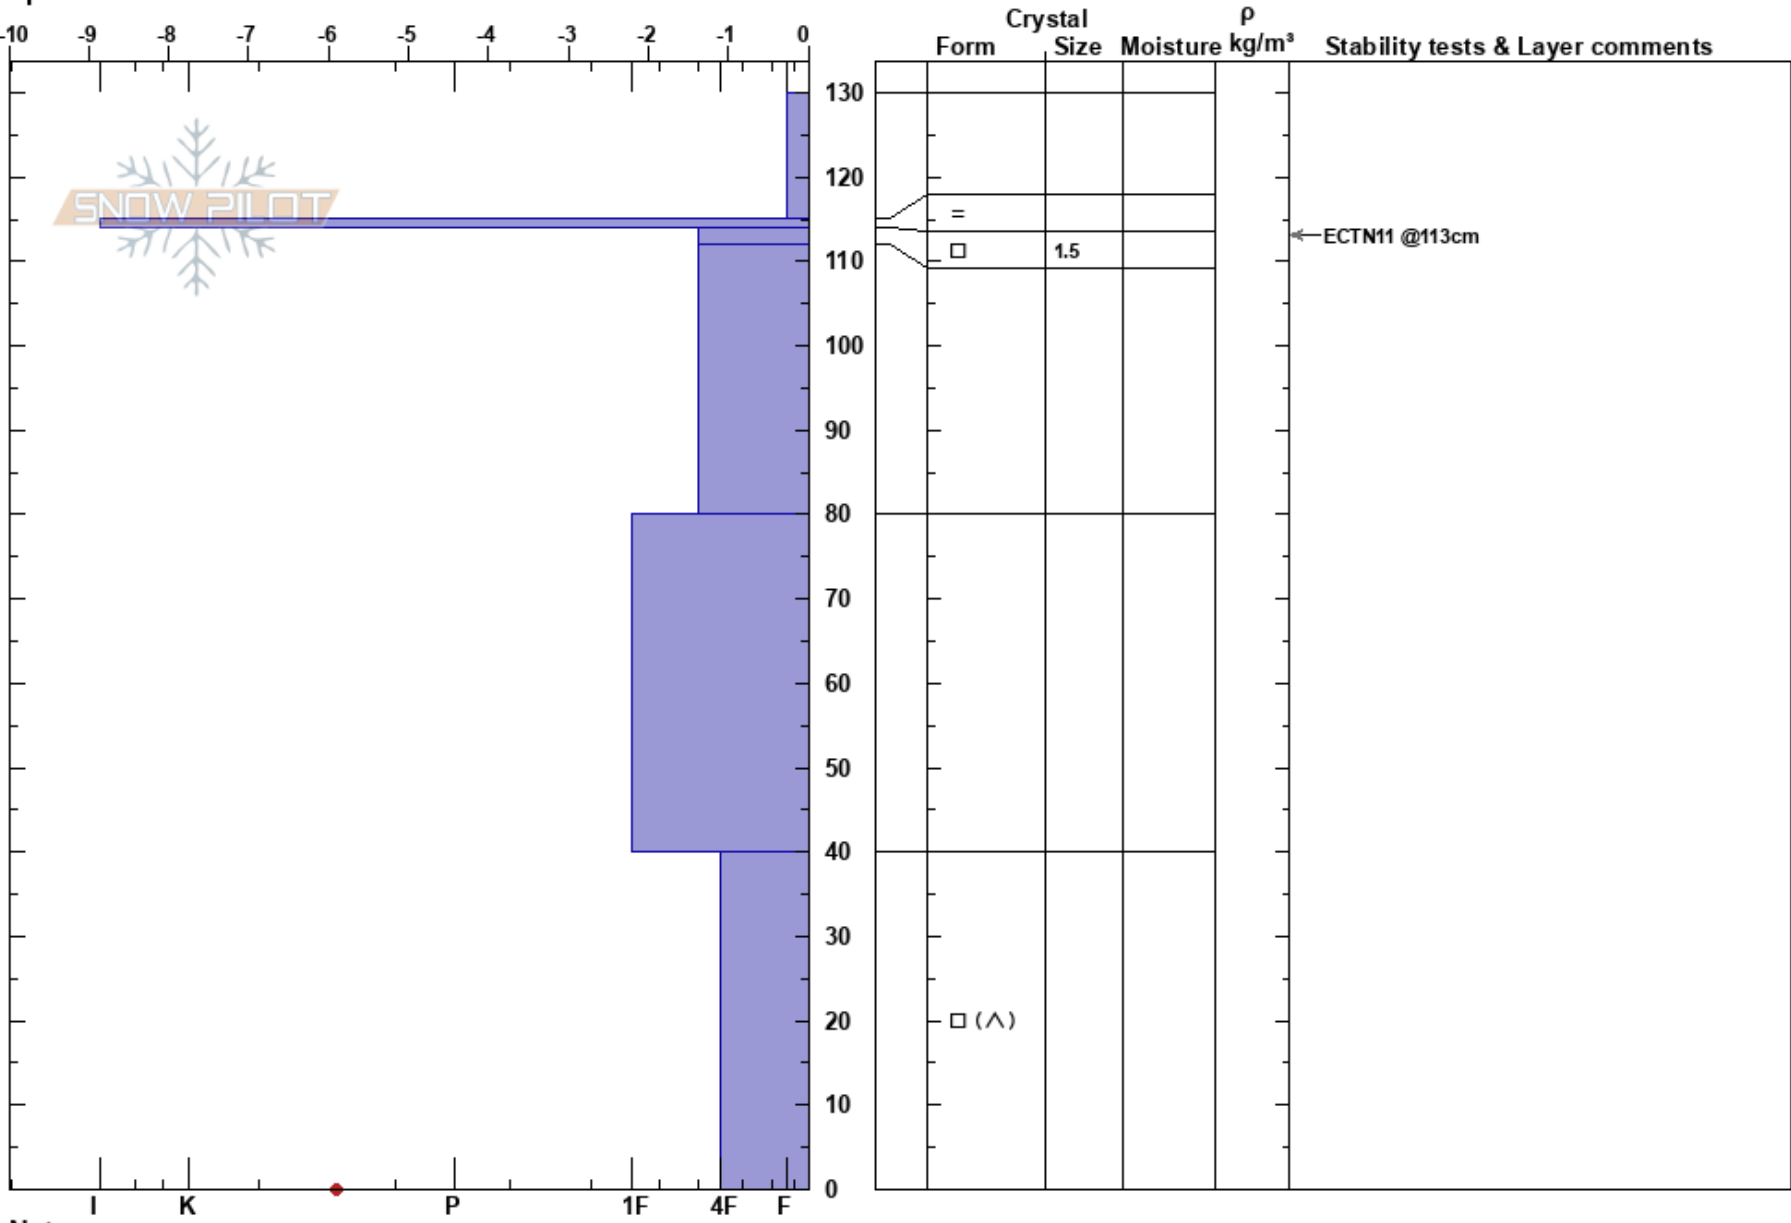

Öster Drommenliften
 Åreskutan
 Sweden
 Elevation: 793 m
 Aspect: NW
 Specifics:

Oskar Brodén
 16/02/2018 - 11:42
 Co-ord:
 Slope Angle: 30°
 Wind Loading:

Stability:
 Air Temperature: -5.4°C PF:45
 Sky Cover: BKN
 Precipitation: NO
 Wind: S Light Breeze

Layer Notes:

Notes: