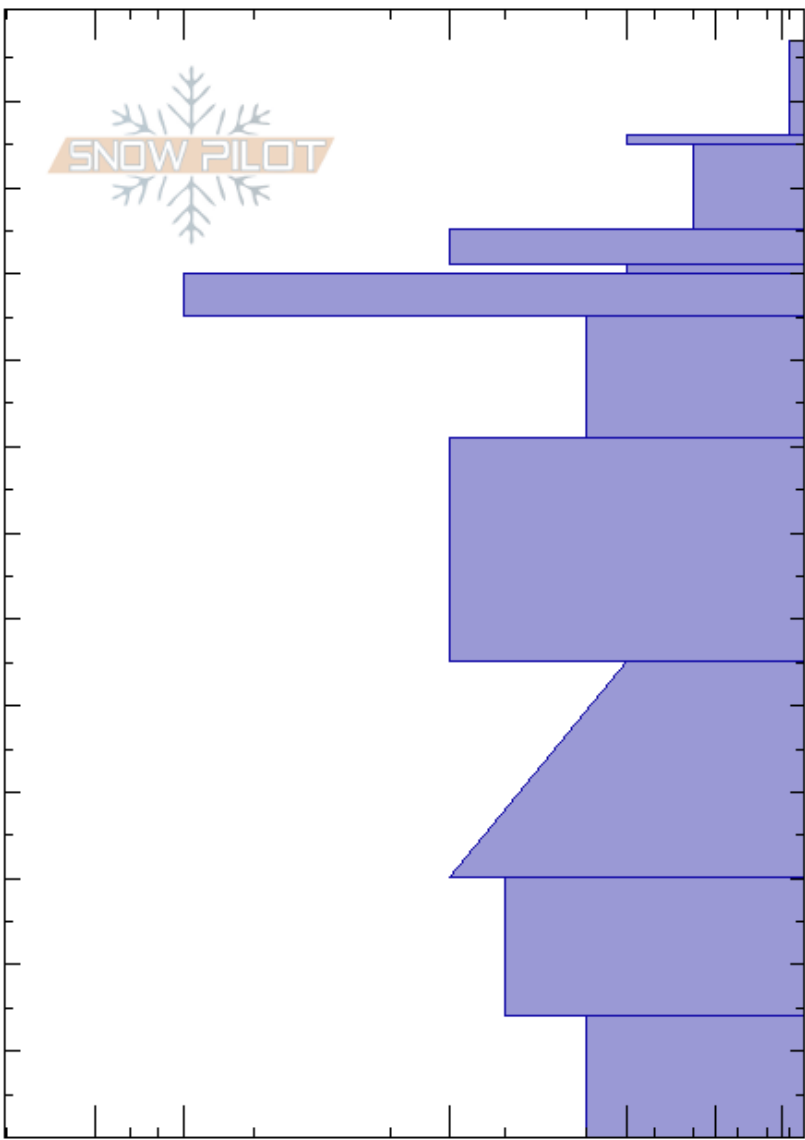

Monument Peak  
 Carson Range  
 CA  
 Elevation: 9600 ft  
 Aspect: NE  
 Specifics:

Mike Galgay  
 01/24/2025 - 11:01am  
 Co-ord: 38.92470N, -119.89515W  
 Slope Angle: 30°  
 Wind Loading: no

Stability: Good  
 Air Temperature: HS:127  
 Sky Cover: BKN  
 Precipitation: NO  
 Wind: SW Light Breeze  
 PF:20 127-116cm:Problematic layer

Height (cm)	Crystal		Moisture	$\rho$ kg/m <sup>3</sup>	Stability tests & Layer comments
	Form	Size			
127	☐	1.5			
120	☐	1-1.5			
115	⊙⊙				← PST15/100 (SF) @115cm
110	☐	1-2			
105	=				← PST100/100 (X) @105cm
100	☐				← PST34/100 (SF) @100cm
95	=				
90	⊖	0.5-1			
80					
70	●	0.3-0.5			
60					
50					
40	⊖	1-1.5			
30					
20	⊖	1-2			
10	^	3-4			
0					← CTN