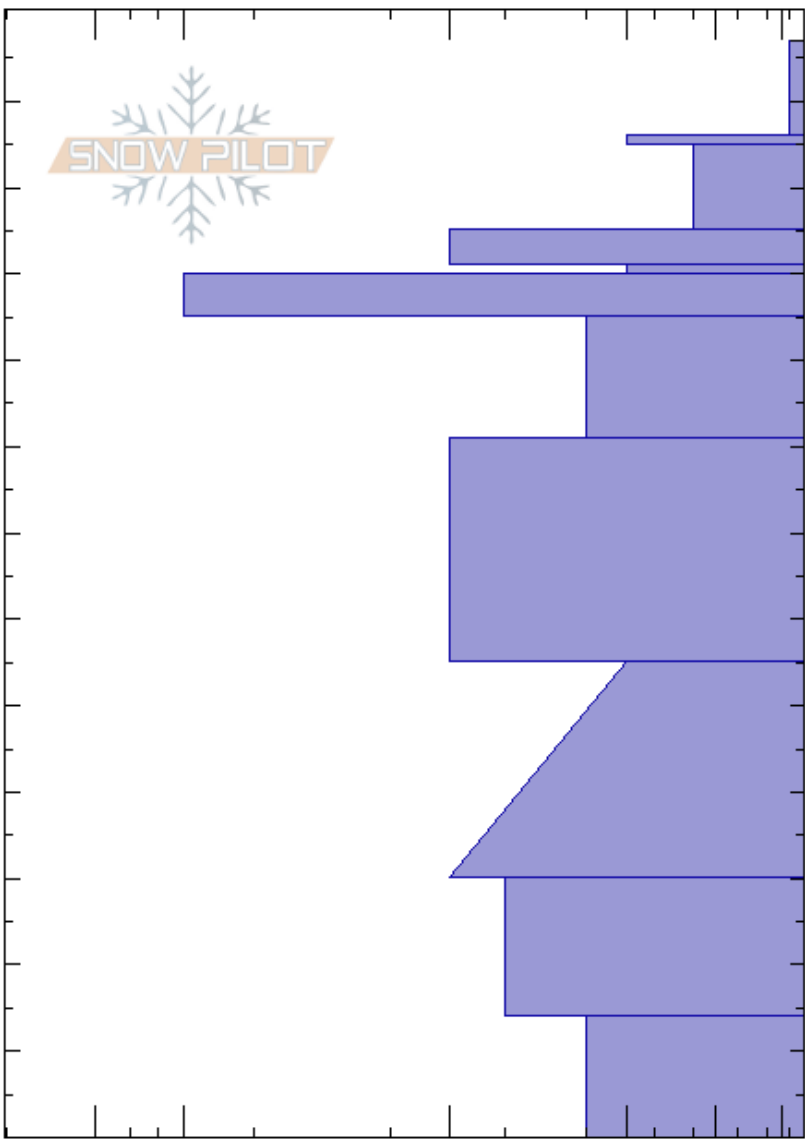

Monument Peak  
 Carson Range  
 CA  
 Elevation: 9600 ft  
 Aspect: NE  
 Specifics:

Mike Galgay  
 01/24/2025 - 11:01am  
 Co-ord: 38.92470N, -119.89515W  
 Slope Angle: 30°  
 Wind Loading: no

Stability: Good  
 Air Temperature:  
 Sky Cover: BKN  
 Precipitation: NO  
 Wind: SW Light Breeze

HS:127  
 PF:20 127-116cm:Problematic layer

Height (cm)	Crystal		Moisture	$\rho$ kg/m <sup>3</sup>	Stability tests & Layer comments
	Form	Size			
127	☒	1.5			
120	☒	1-1.5			
115	☉☉				← PST15/100 (SF) @115cm
110	☐	1-2			
105	=				← PST100/100 (X) @105cm
100	☐				← PST34/100 (SF) @100cm
90	=				
80	⊖	0.5-1			
70	●	0.3-0.5			
60					
50	⊖	1-1.5			
40					
30	⊖	1-2			
20					
10	^	3-4			
0					← CTN