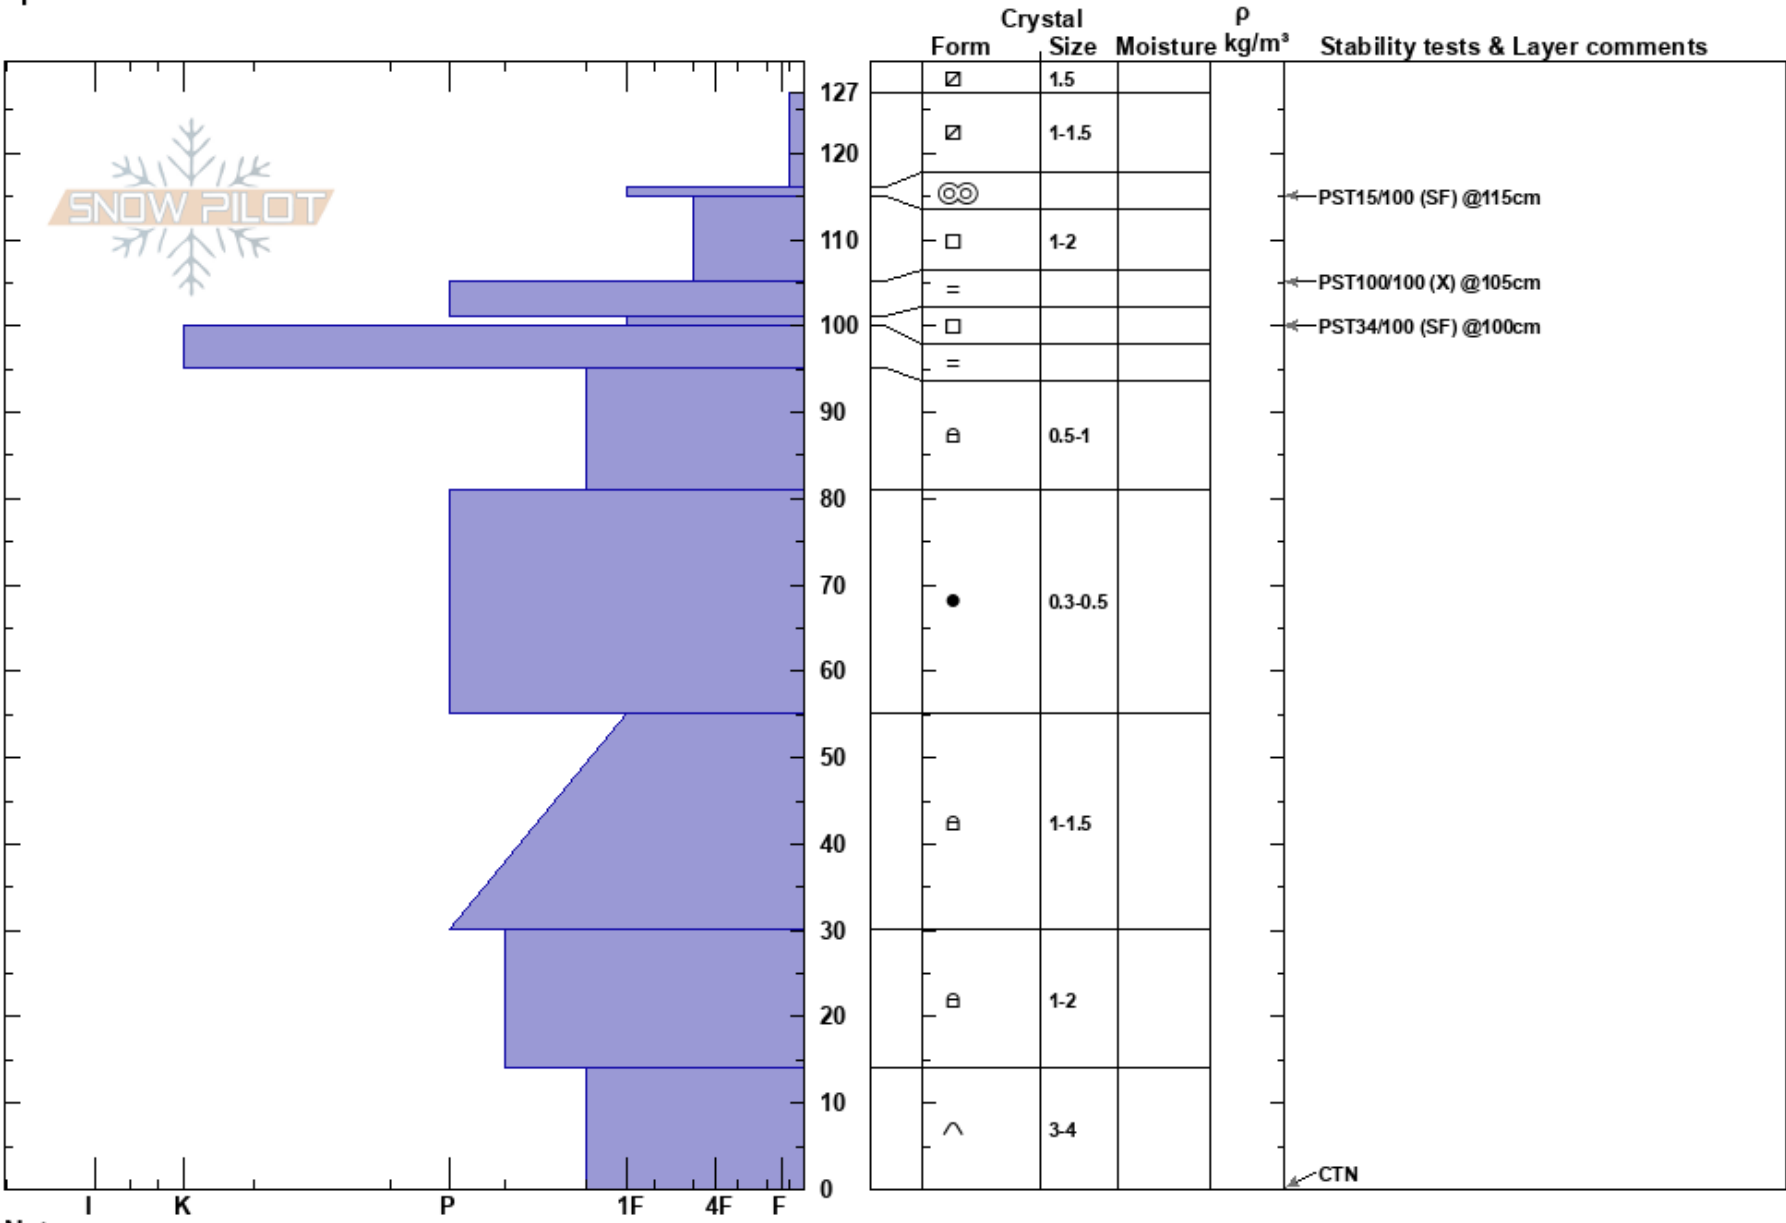

Monument Peak
 Carson Range
 CA
 Elevation: 9600 ft
 Aspect: NE
 Specifics:

Mike Galgay
 01/24/2025 - 11:01am
 Co-ord: 38.92470N, -119.89515W
 Slope Angle: 30°
 Wind Loading: no

Stability: Good
 Air Temperature:
 Sky Cover: BKN
 Precipitation: NO
 Wind: SW Light Breeze

HS:127
 PF:20 127-116cm:Problematic layer

Layer Notes:

Notes: