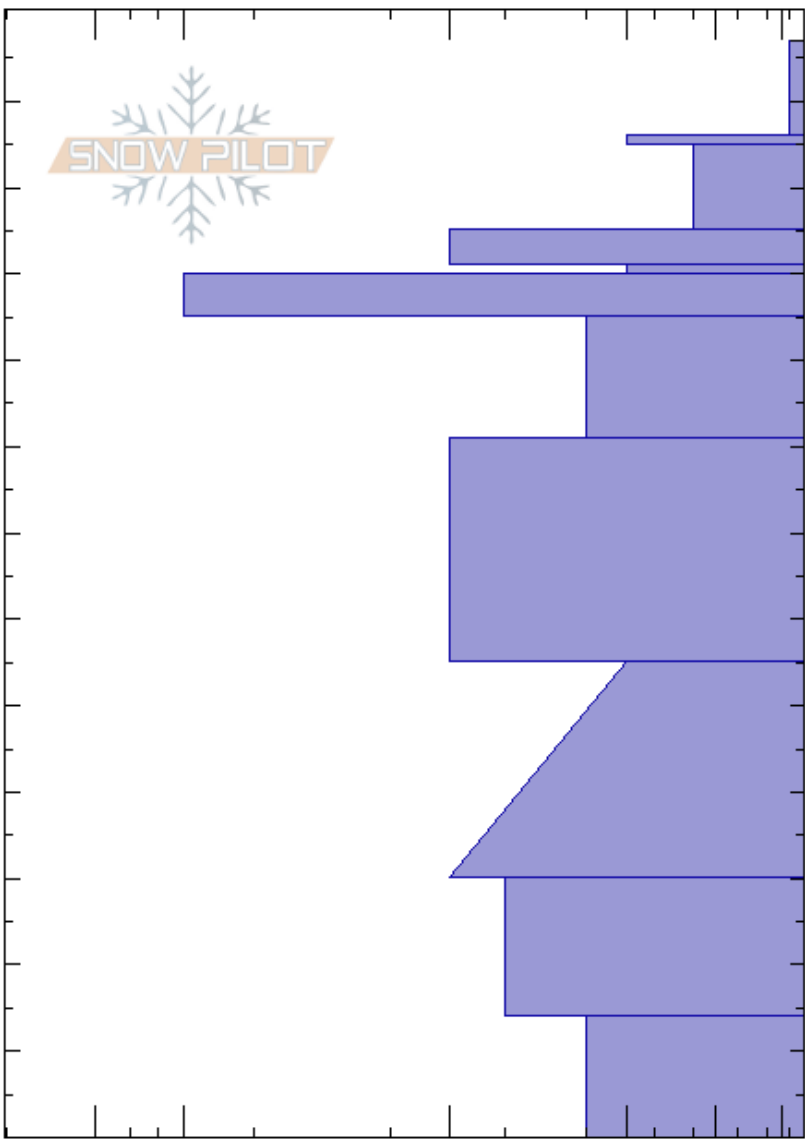

Monument Peak  
 Carson Range  
 CA  
 Elevation: 9600 ft  
 Aspect: NE  
 Specifics:

Mike Galgay  
 01/24/2025 - 11:01am  
 Co-ord: 38.92470N, -119.89515W  
 Slope Angle: 30°  
 Wind Loading: no

Stability: Good  
 Air Temperature:  
 Sky Cover: BKN  
 Precipitation: NO  
 Wind: SW Light Breeze

HS:127  
 PF:20 127-116cm:Problematic layer

Height (cm)	Crystal		Moisture	$\rho$ kg/m <sup>3</sup>	Stability tests & Layer comments
	Form	Size			
127	☒	1.5			
120	☒	1-1.5			
115	☉☉				← PST15/100 (SF) @115cm
110	☐	1-2			
105	=				← PST100/100 (X) @105cm
100	☐				← PST34/100 (SF) @100cm
95	=				
90	⊖	0.5-1			
80					
70	●	0.3-0.5			
60					
50					
40	⊖	1-1.5			
30					
20	⊖	1-2			
10	^	3-4			
0					← CTN