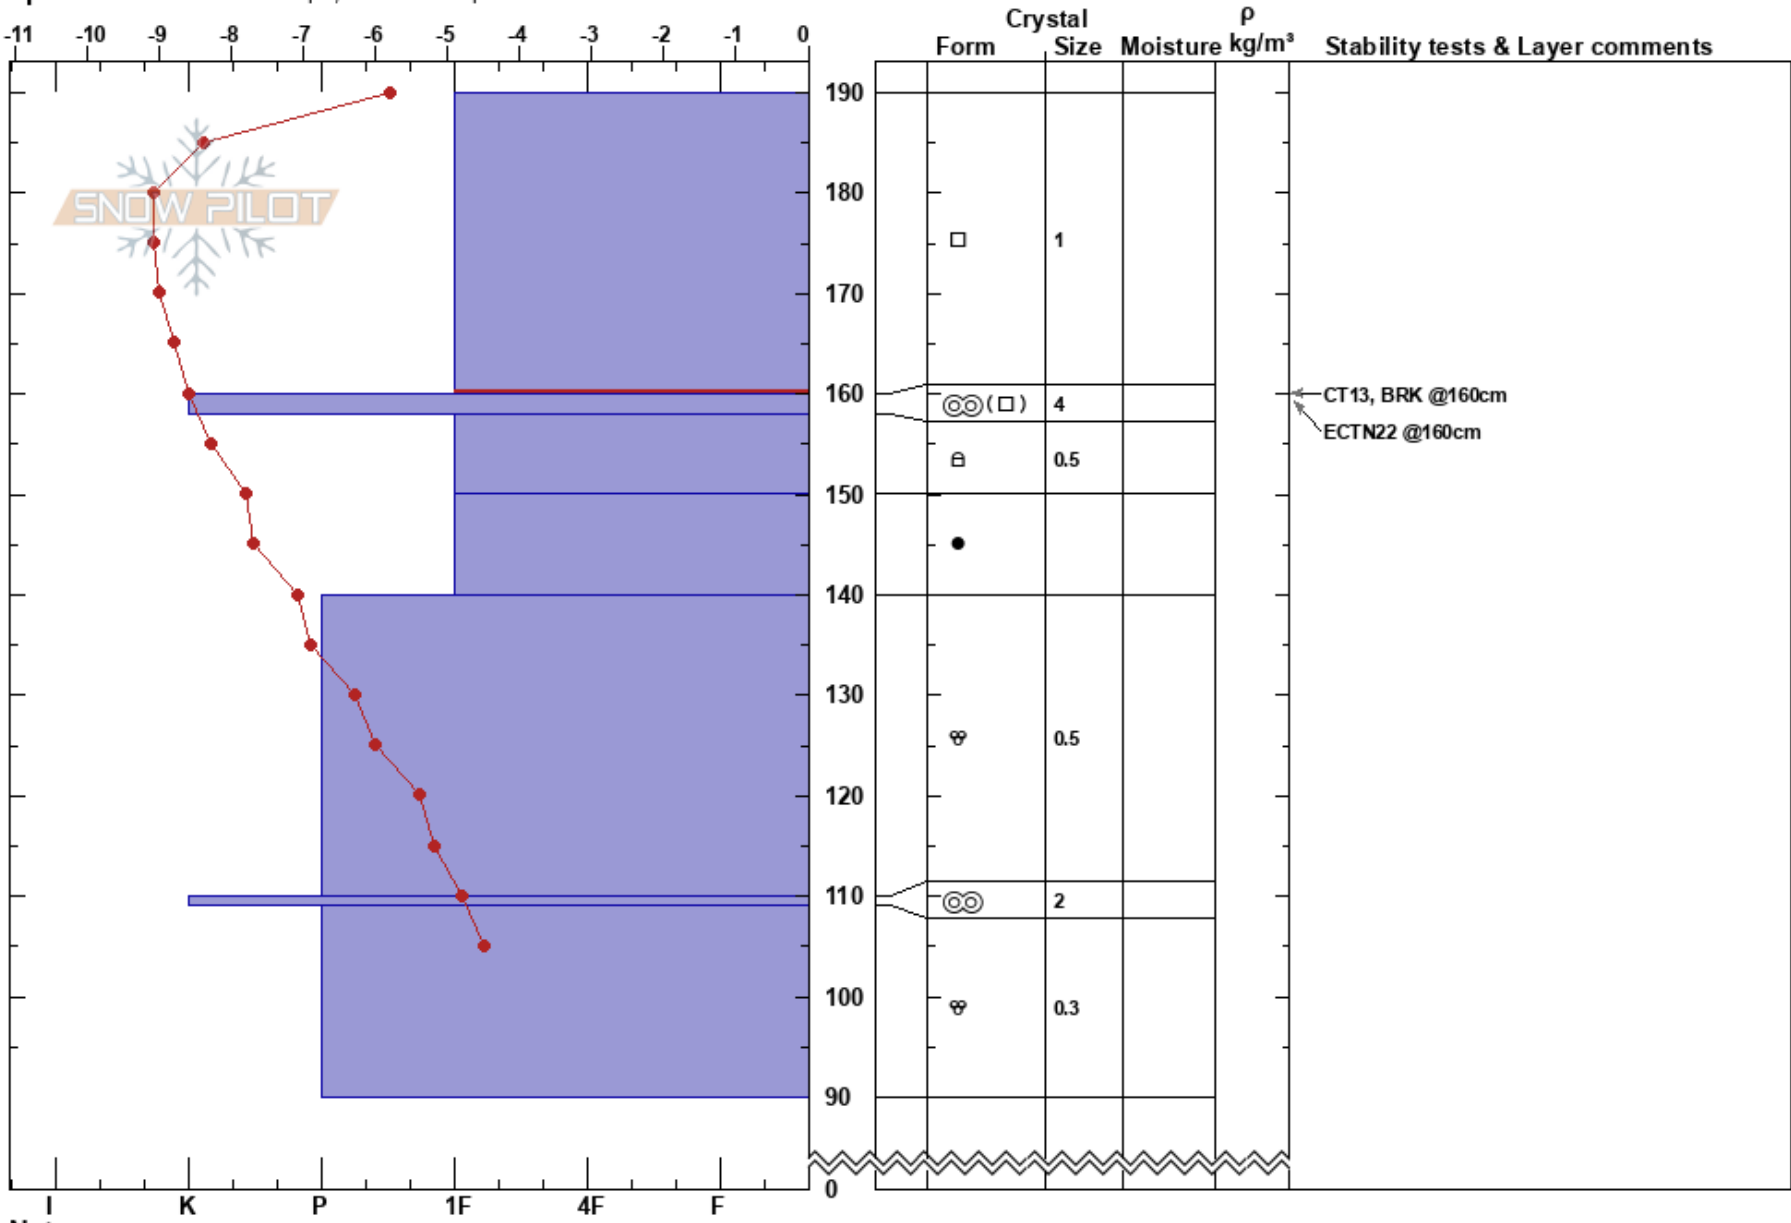

Bob's Bowl  
 Boise Mountains  
 ID  
 Elevation: 6500 ft  
 Aspect: NE  
 Specifics: Ski tracks on slope; We skied slope

Zach Armstrong  
 01/24/2025 - 12:10pm  
 Co-ord: 43.76283N, -116.06154W  
 Slope Angle: 15°  
 Wind Loading: no

Stability:  
 Air Temperature: -2.6°C  
 Sky Cover: FEW  
 Precipitation: NO  
 Wind: Calm

HS:190  
 Layer Notes:  
 190-160cm:Problematic layer

Notes: