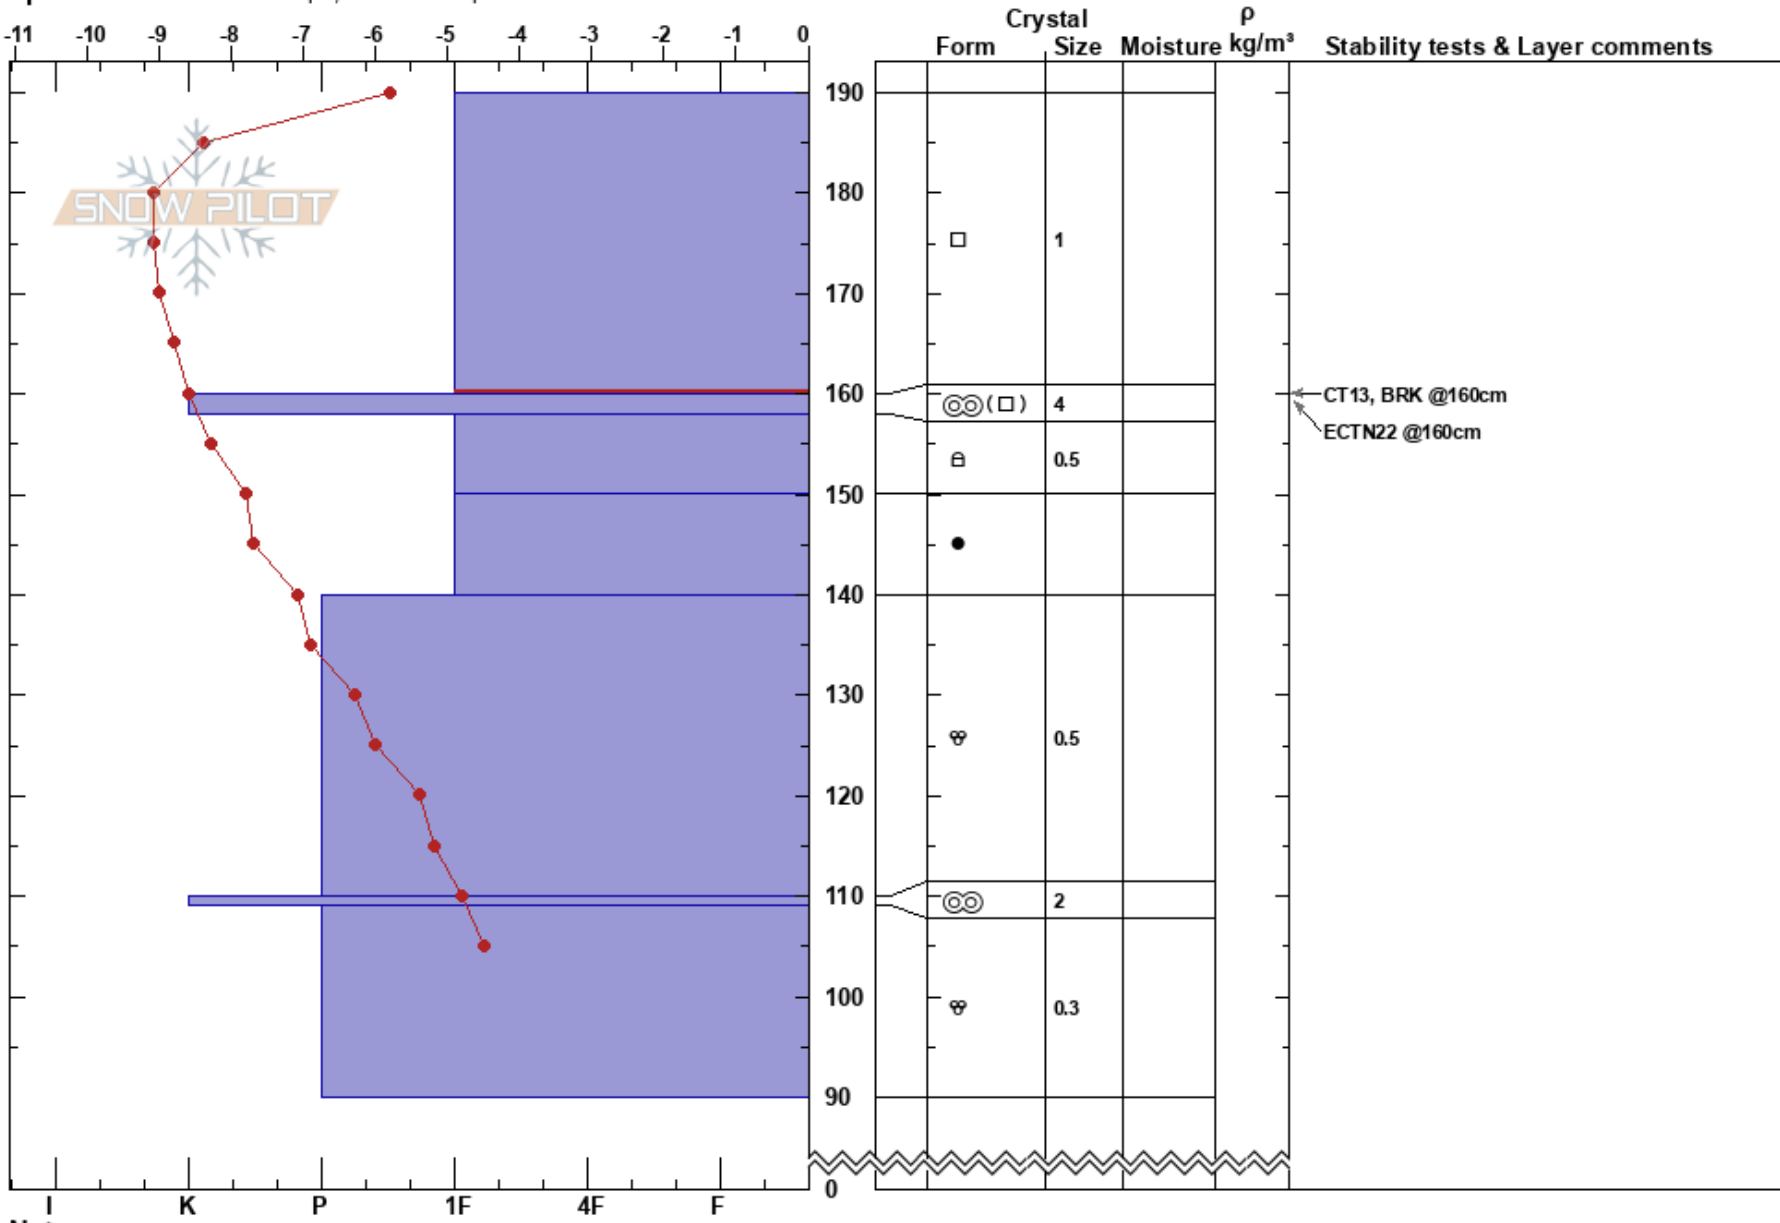

Bob's Bowl
 Boise Mountains
 ID
 Elevation: 6500 ft
 Aspect: NE
 Specifics: Ski tracks on slope; We skied slope

Zach Armstrong
 01/24/2025 - 12:10pm
 Co-ord: 43.76283N, -116.06154W
 Slope Angle: 15°
 Wind Loading: no

Stability:
 Air Temperature: -2.6°C
 Sky Cover: FEW
 Precipitation: NO
 Wind: Calm

HS:190
 Layer Notes:
 190-160cm:Problematic layer

Notes: