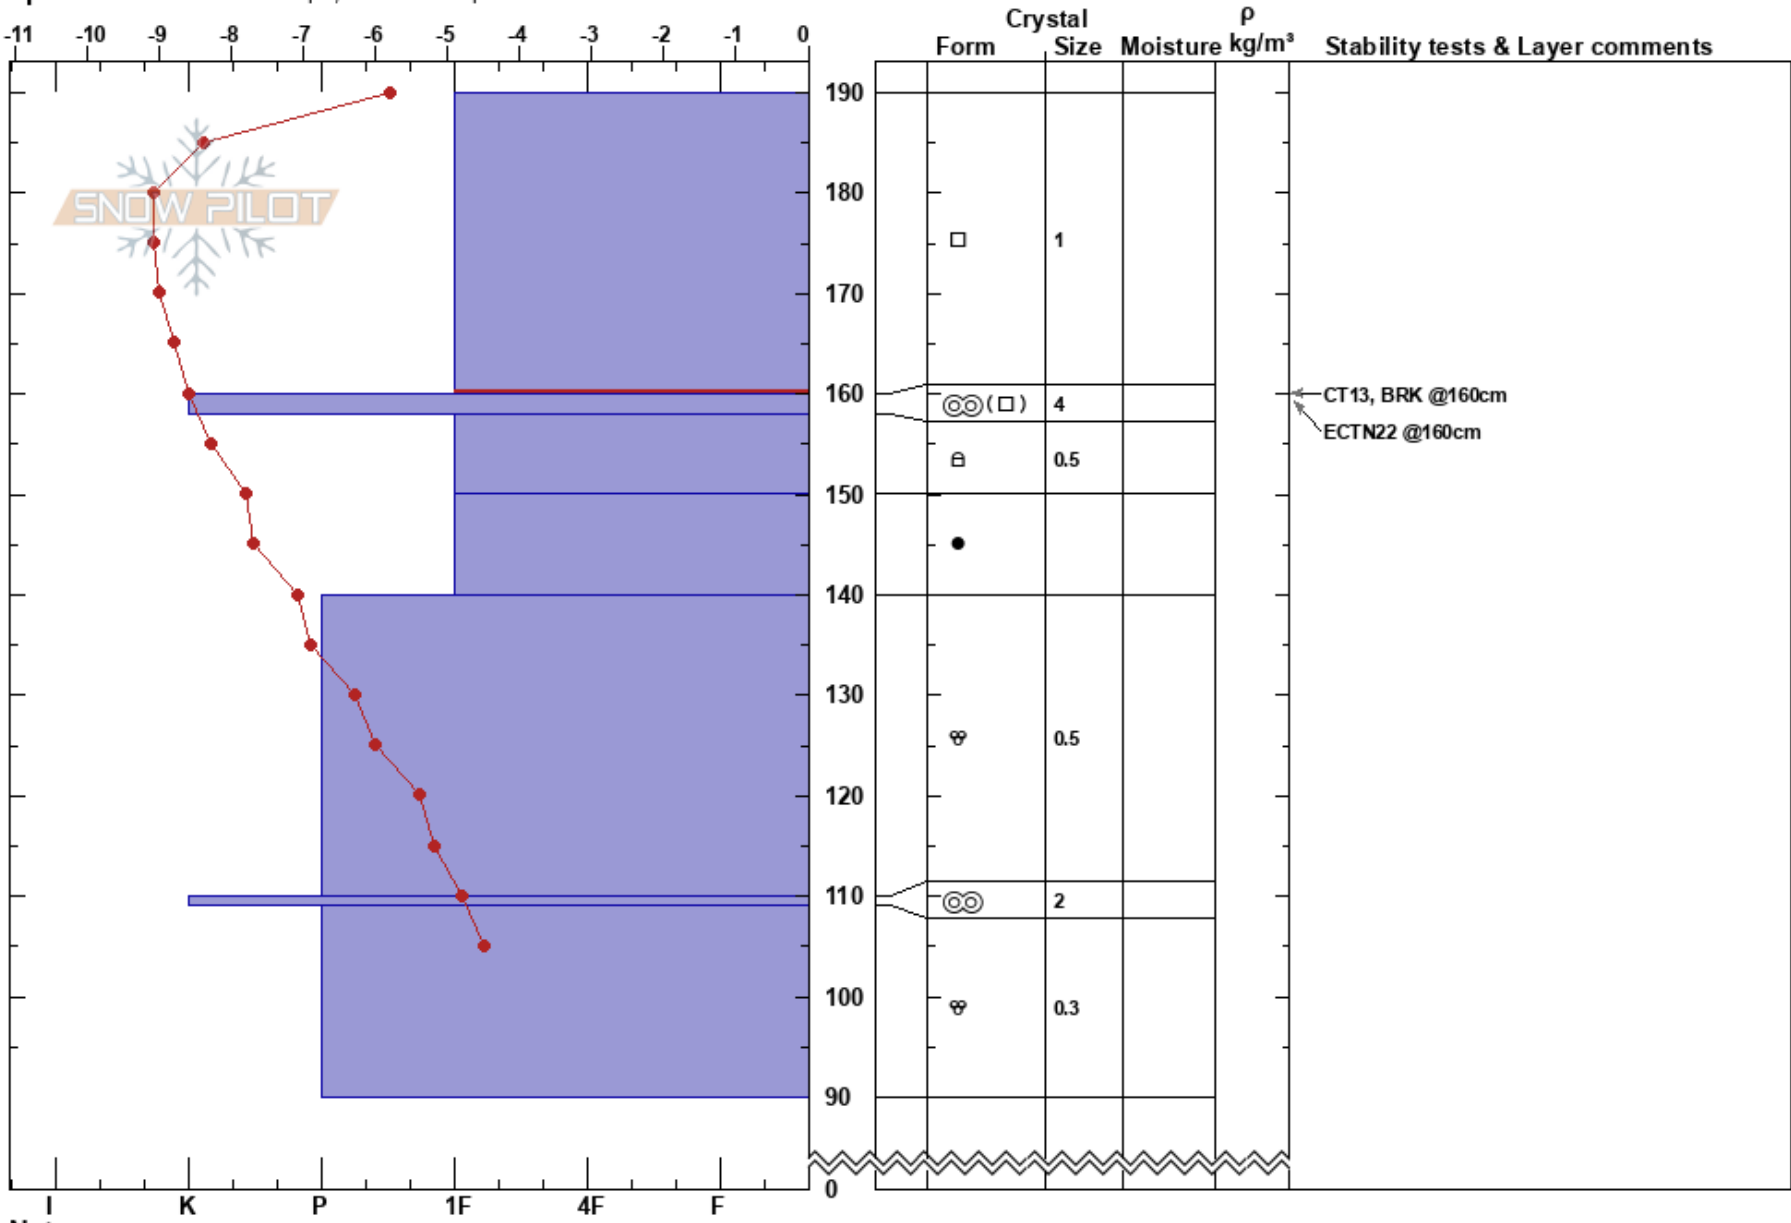

Bob's Bowl
 Boise Mountains
 ID
 Elevation: 6500 ft
 Aspect: NE
 Specifics: Ski tracks on slope; We skied slope

Zach Armstrong
 01/24/2025 - 12:10pm
 Co-ord: 43.76283N, -116.06154W
 Slope Angle: 15°
 Wind Loading: no

Stability:
 Air Temperature: -2.6°C
 Sky Cover: FEW
 Precipitation: NO
 Wind: Calm

HS:190
 Layer Notes:
 190-160cm:Problematic layer

Notes: