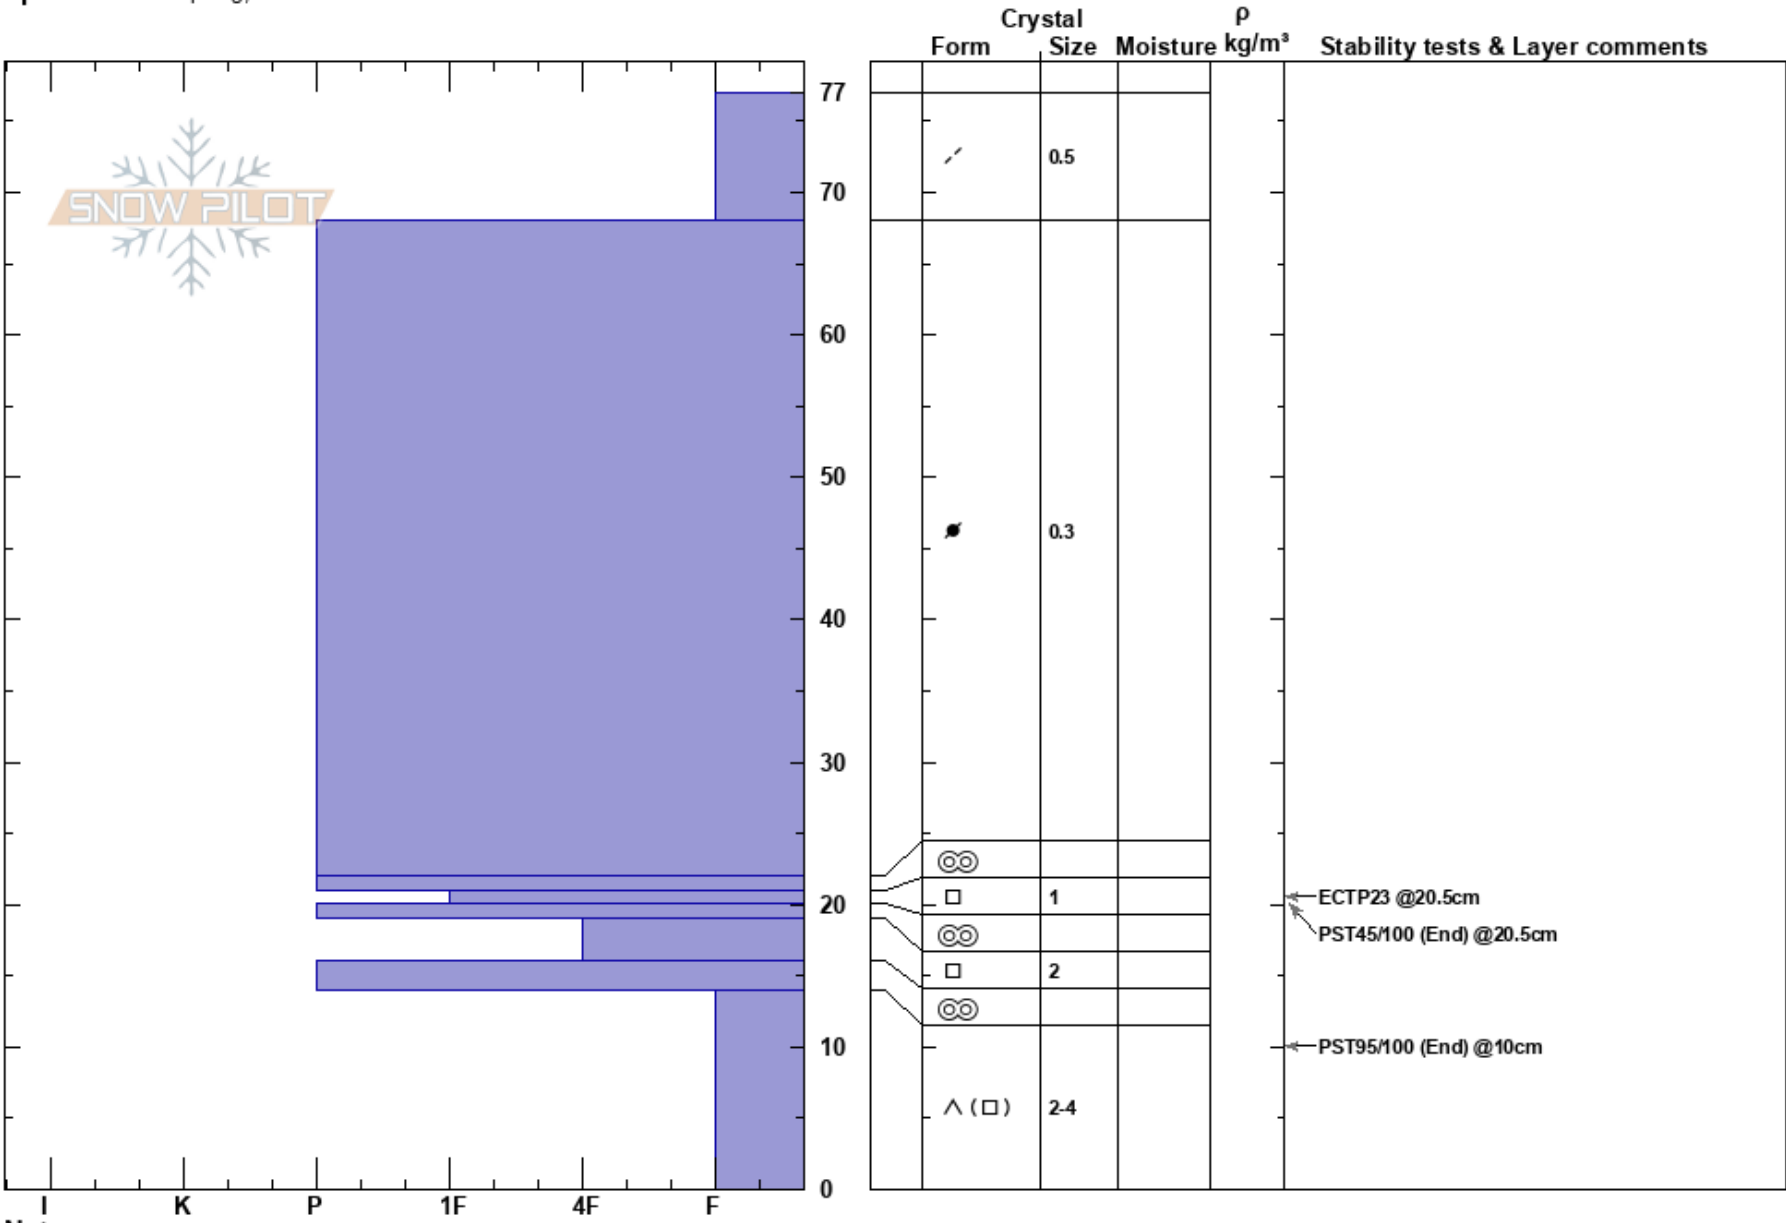

SwissBowl
 Chugach State Park
 AK
 Elevation: 2581 ft
 Aspect: N
 Specifics: Collapsing, localizer

Mary Gianotti
 01/23/2025 - 12:27pm
 Co-ord: 06V 368847E 6788386N
 Slope Angle: 24°
 Wind Loading: previous

Stability:
 Air Temperature: 1°C
 Sky Cover: OVC
 Precipitation: S-1
 Wind: SE Calm
 HS:77
 PF:15
 PS:5
 21-20cm:Problematic layer

Notes: