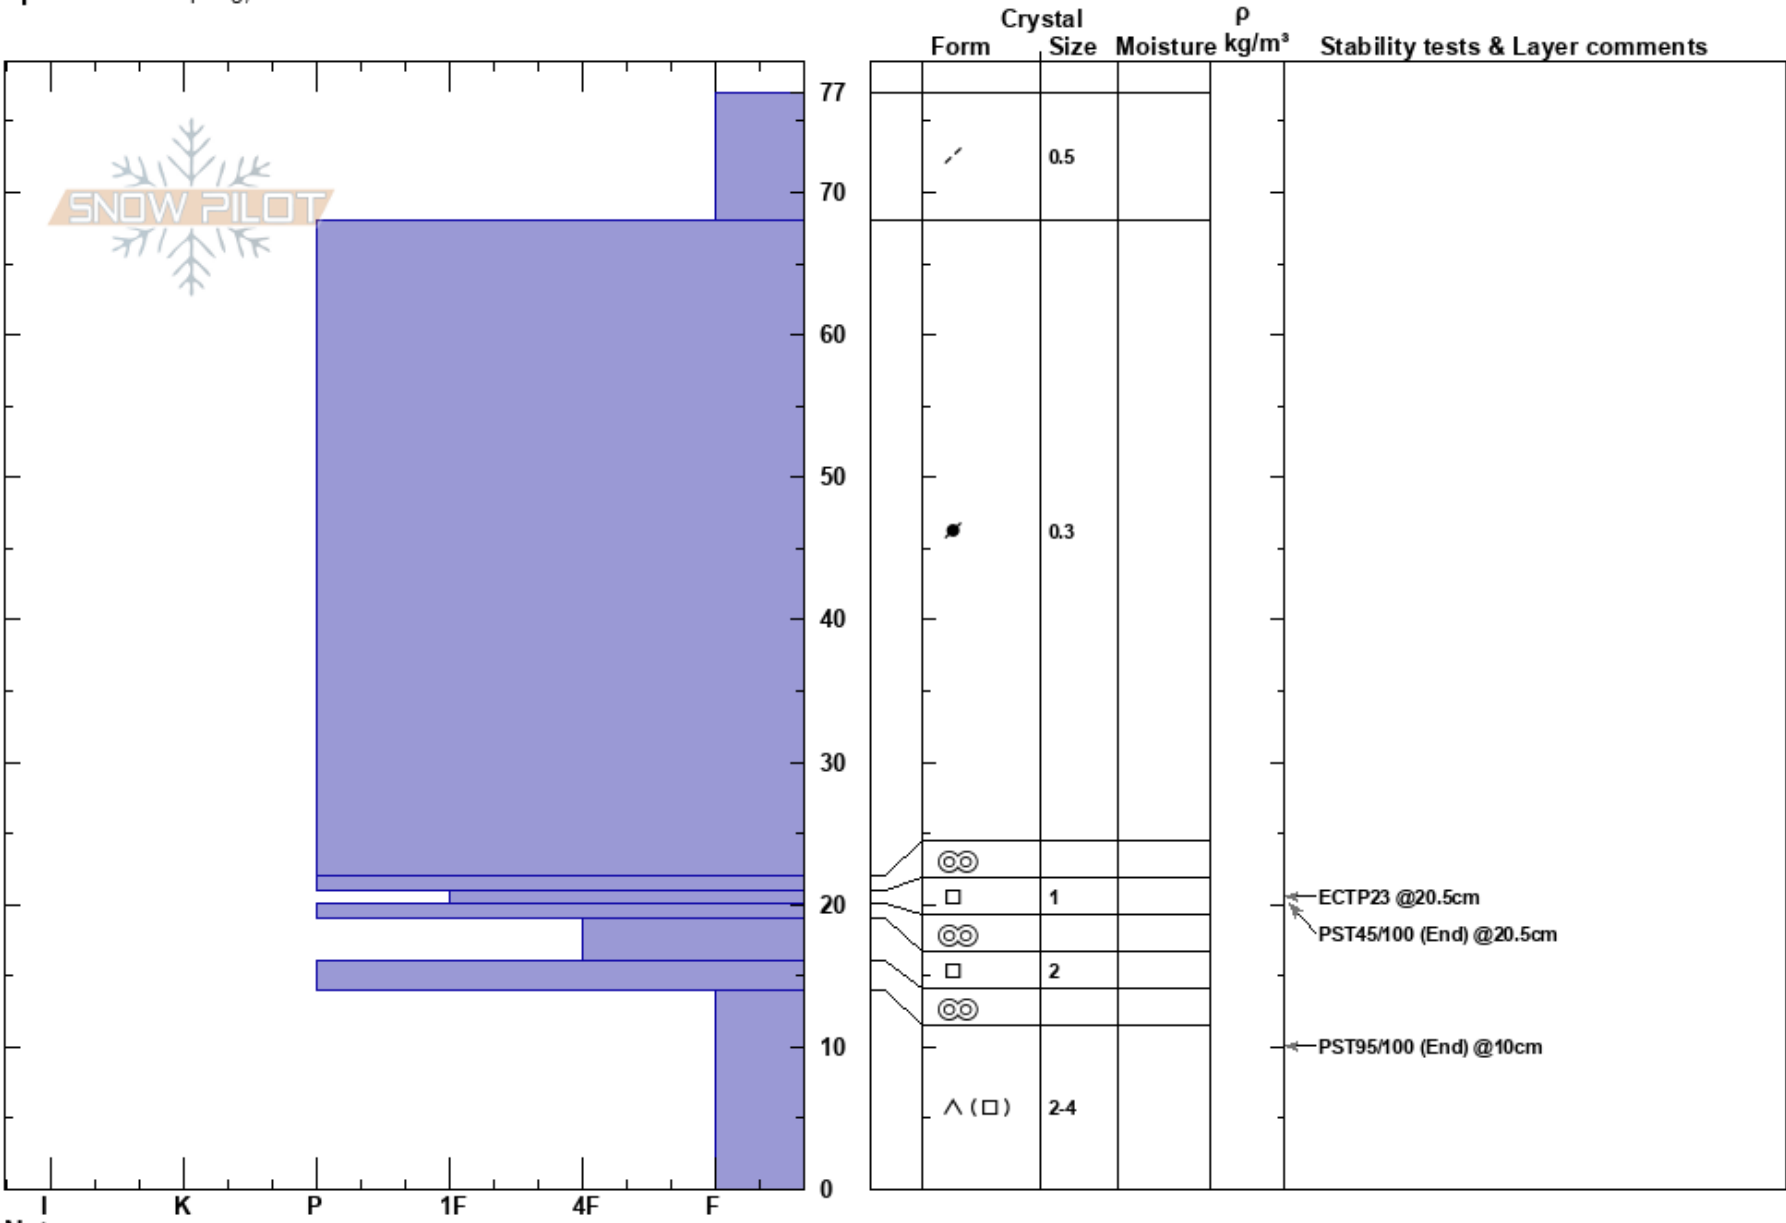

SwissBowl
 Chugach State Park
 AK
 Elevation: 2581 ft
 Aspect: N
 Specifics: Collapsing, localizer

Mary Gianotti
 01/23/2025 - 12:27pm
 Co-ord: 06V 368847E 6788386N
 Slope Angle: 24°
 Wind Loading: previous

Stability:
 Air Temperature: 1°C
 Sky Cover: OVC
 Precipitation: S-1
 Wind: SE Calm

HS:77
 PF:15
 PS:5
 21-20cm:Problematic layer

Notes: