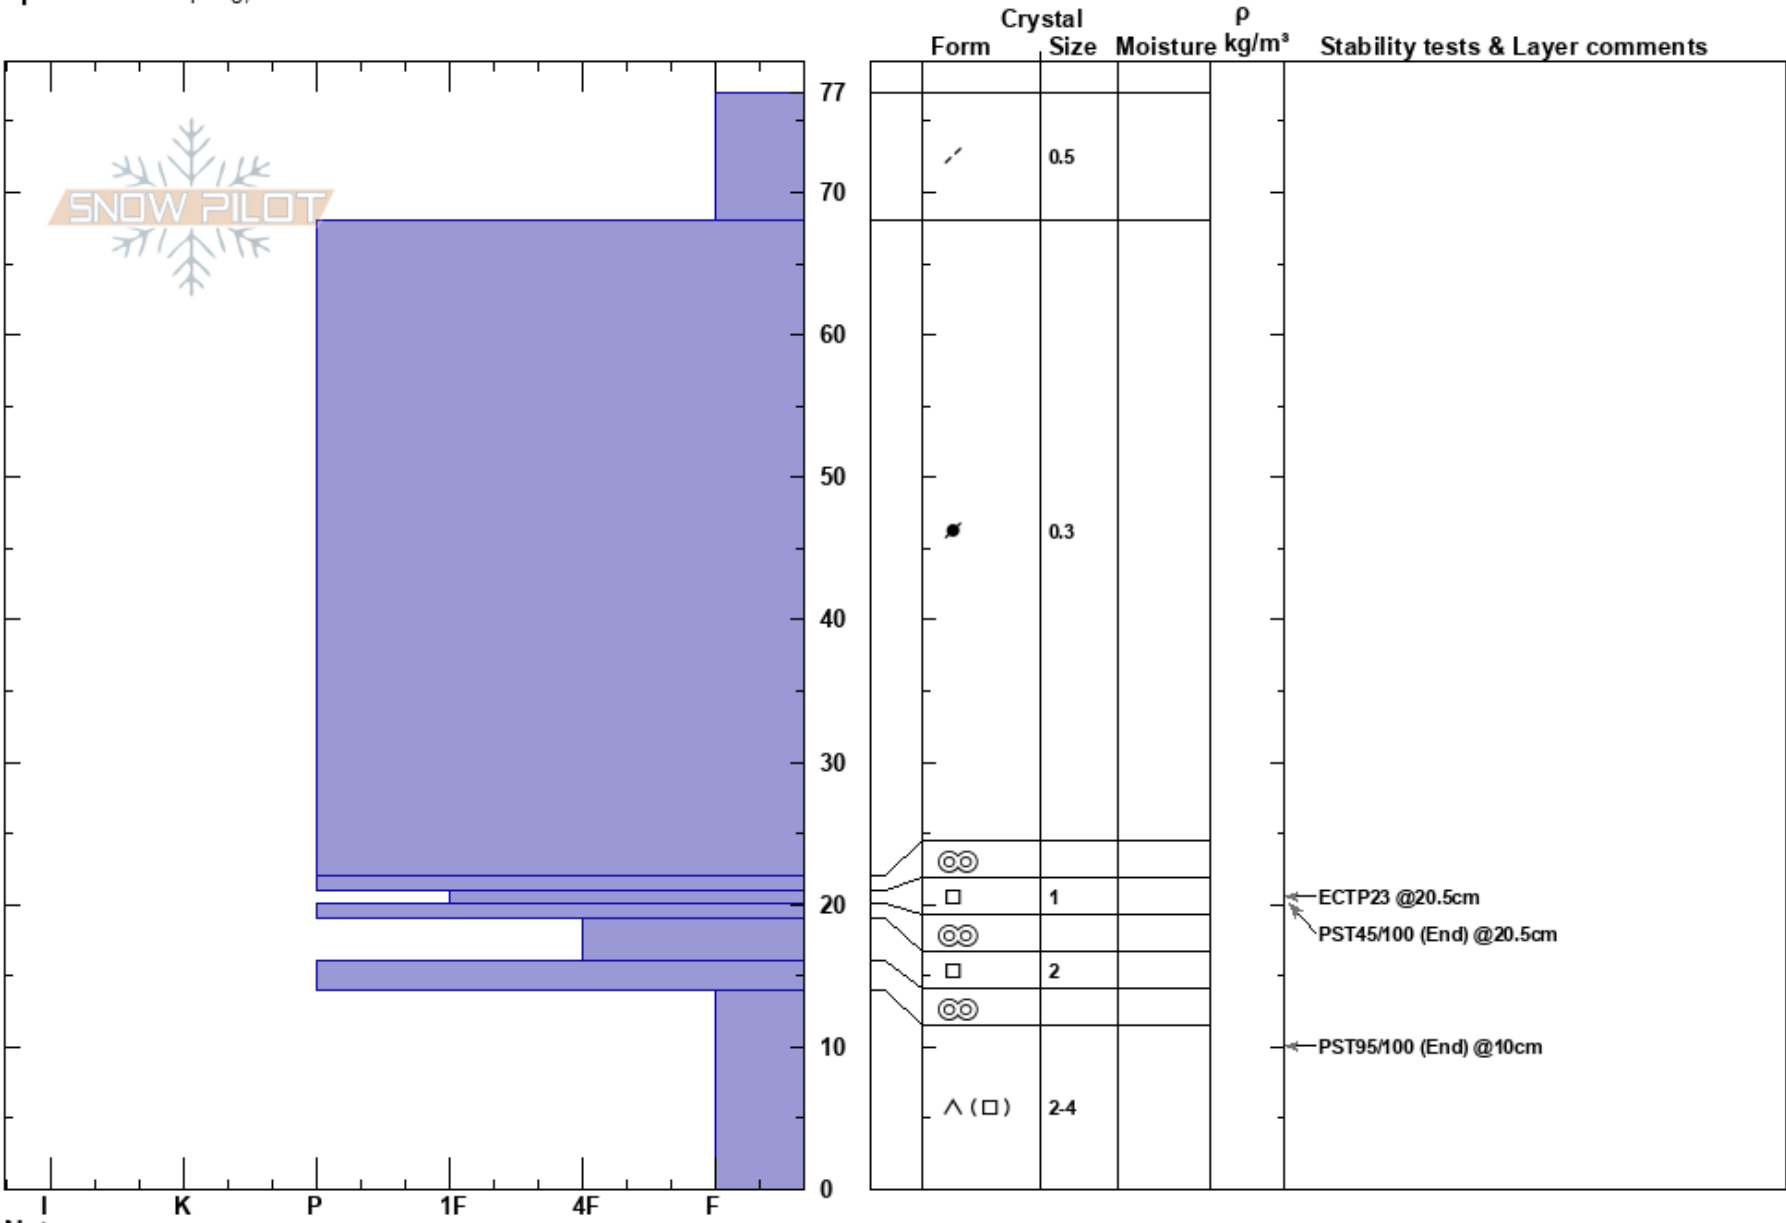

SwissBowl  
 Chugach State Park  
 AK  
 Elevation: 2581 ft  
 Aspect: N  
 Specifics: Collapsing, localizer

Mary Gianotti  
 01/23/2025 - 12:27pm  
 Co-ord: 06V 368847E 6788386N  
 Slope Angle: 24°  
 Wind Loading: previous

Stability:  
 Air Temperature: 1°C  
 Sky Cover: OVC  
 Precipitation: S-1  
 Wind: SE Calm

HS:77  
 PF:15  
 PS:5  
 21-20cm:Problematic layer

Notes: