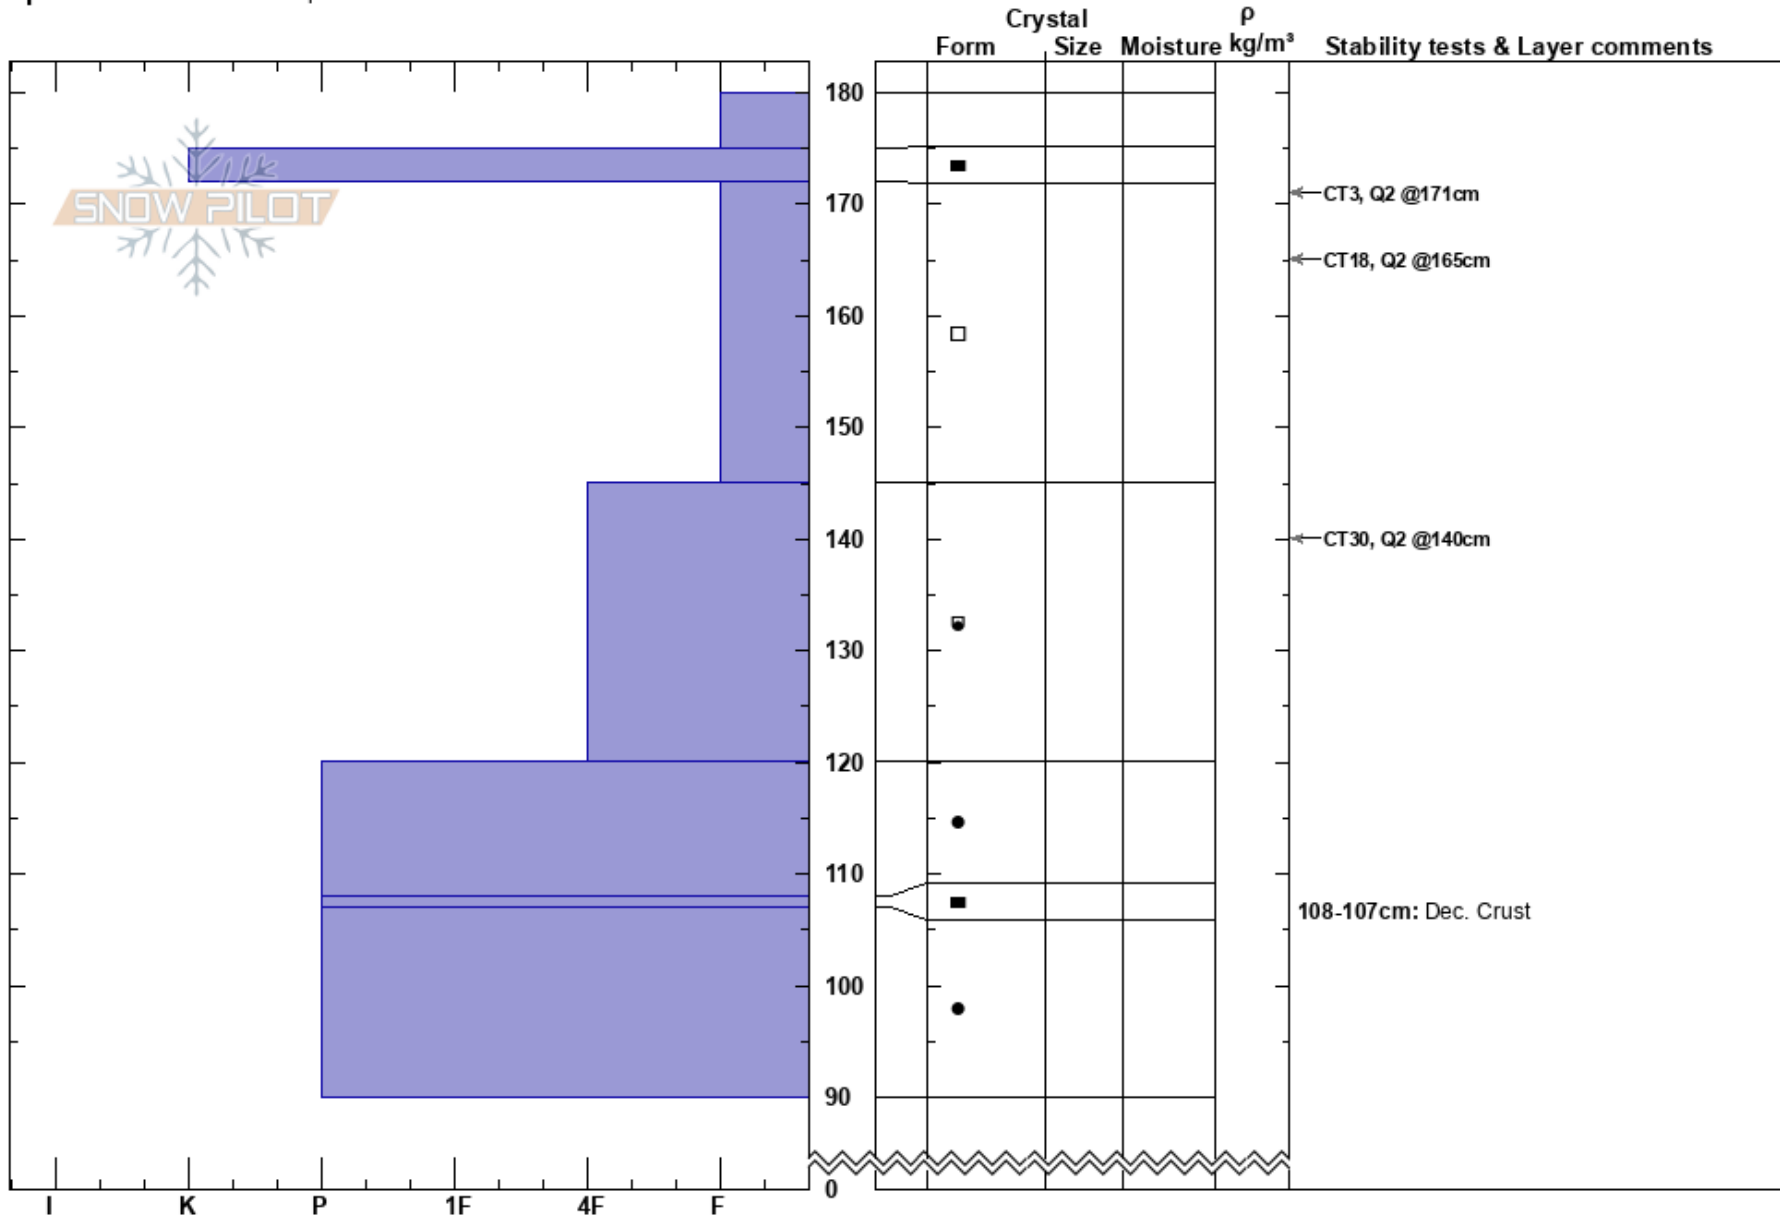

Glidden Ridge  
 Silver Valley Area  
 ID  
 Elevation: 6300 ft  
 Aspect: S  
 Specifics: Ski tracks on slope

Mikey Church  
 01/23/2025 - 12:00pm  
 Co-ord: 47.53466N, -115.73003W  
 Slope Angle: 25°  
 Wind Loading:

Stability: Very Good  
 Air Temperature:  
 Sky Cover: CLR  
 Precipitation: NO  
 Wind: SW Light Breeze  
 HS:180  
 PF:21  
 PS: 12  
 Layer Notes:  
 172-145cm: Problematic layer  
 108-107cm: Dec. Crust