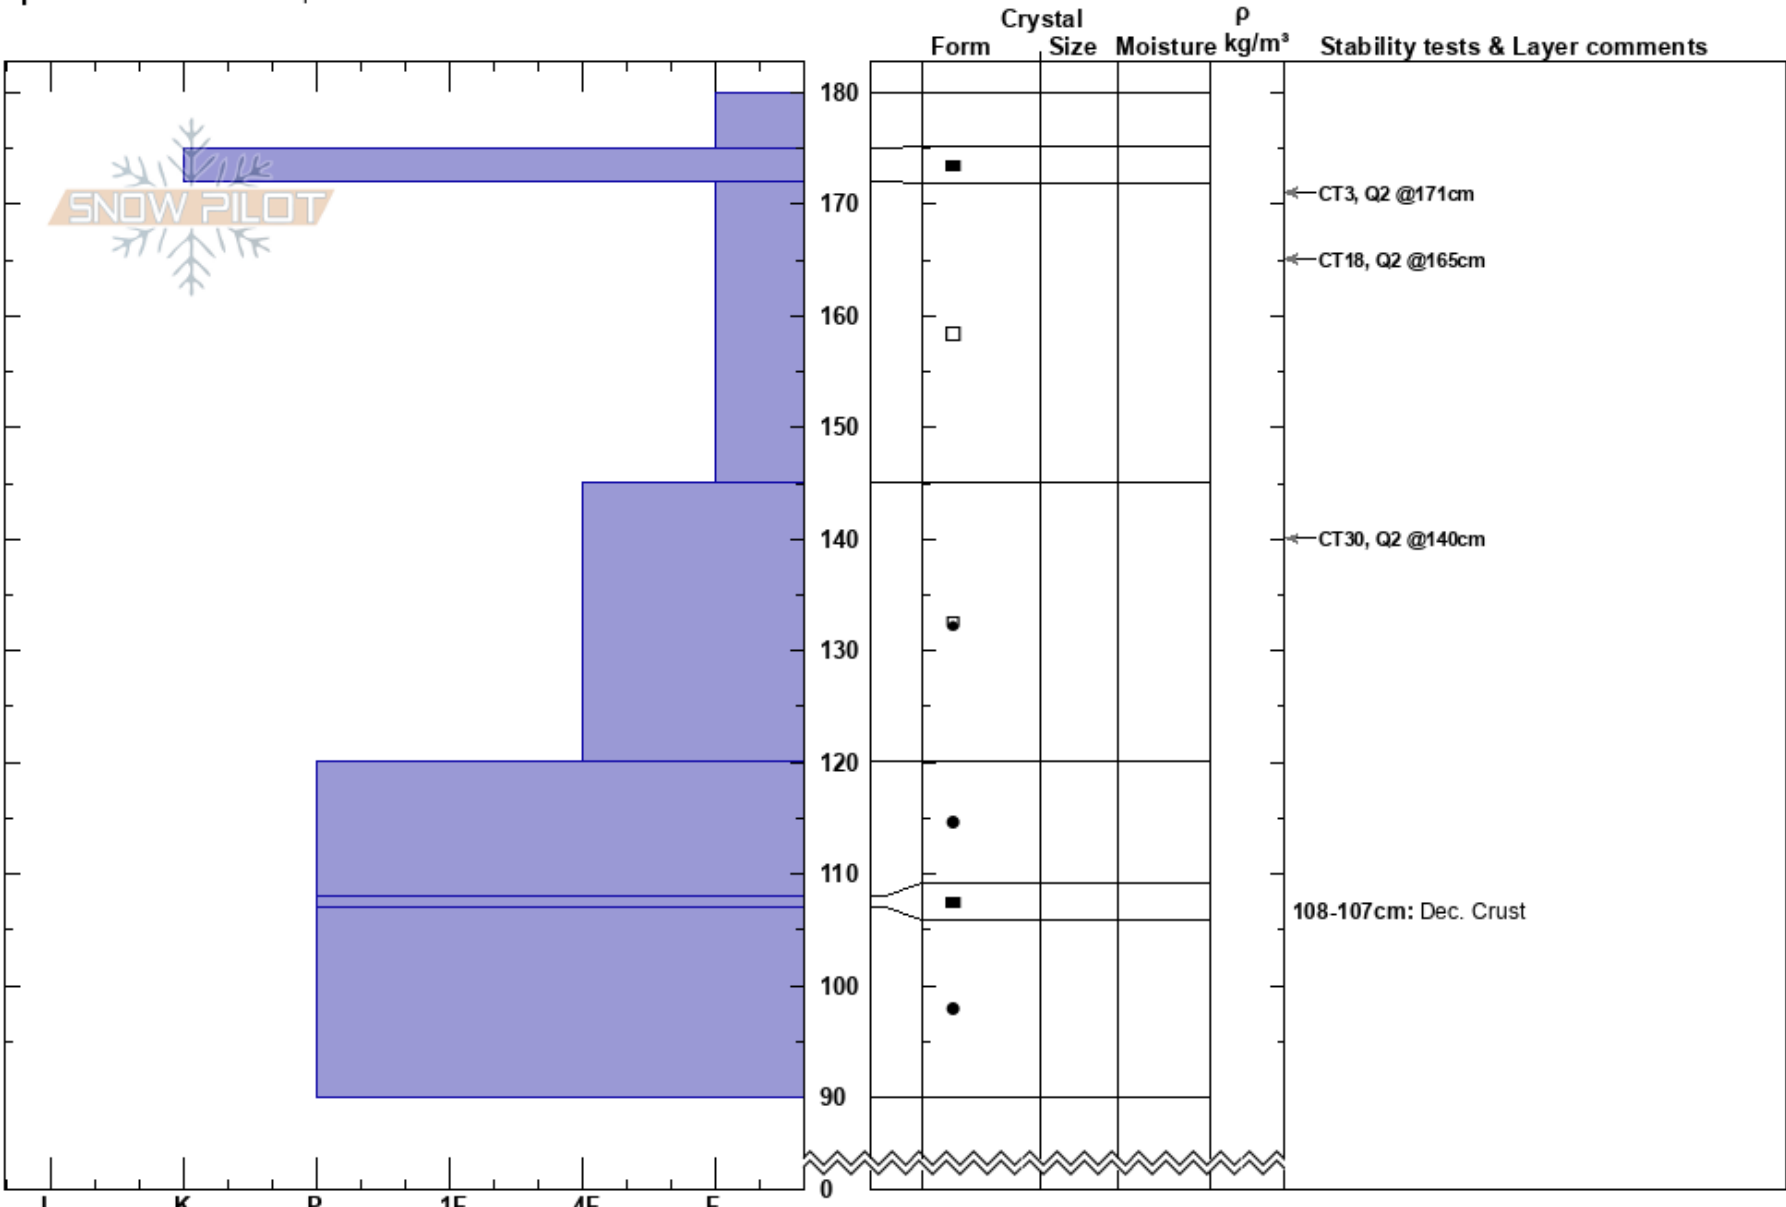

Glidden Ridge
 Silver Valley Area
 ID
 Elevation: 6300 ft
 Aspect: S
 Specifics: Ski tracks on slope

Mikey Church
 01/23/2025 - 12:00pm
 Co-ord: 47.53466N, -115.73003W
 Slope Angle: 25°
 Wind Loading:

Stability: Very Good
 Air Temperature:
 Sky Cover: CLR
 Precipitation: NO
 Wind: SW Light Breeze
 HS:180
 PF:21
 PS: 12
 172-145cm: Problematic layer
 108-107cm: Dec. Crust