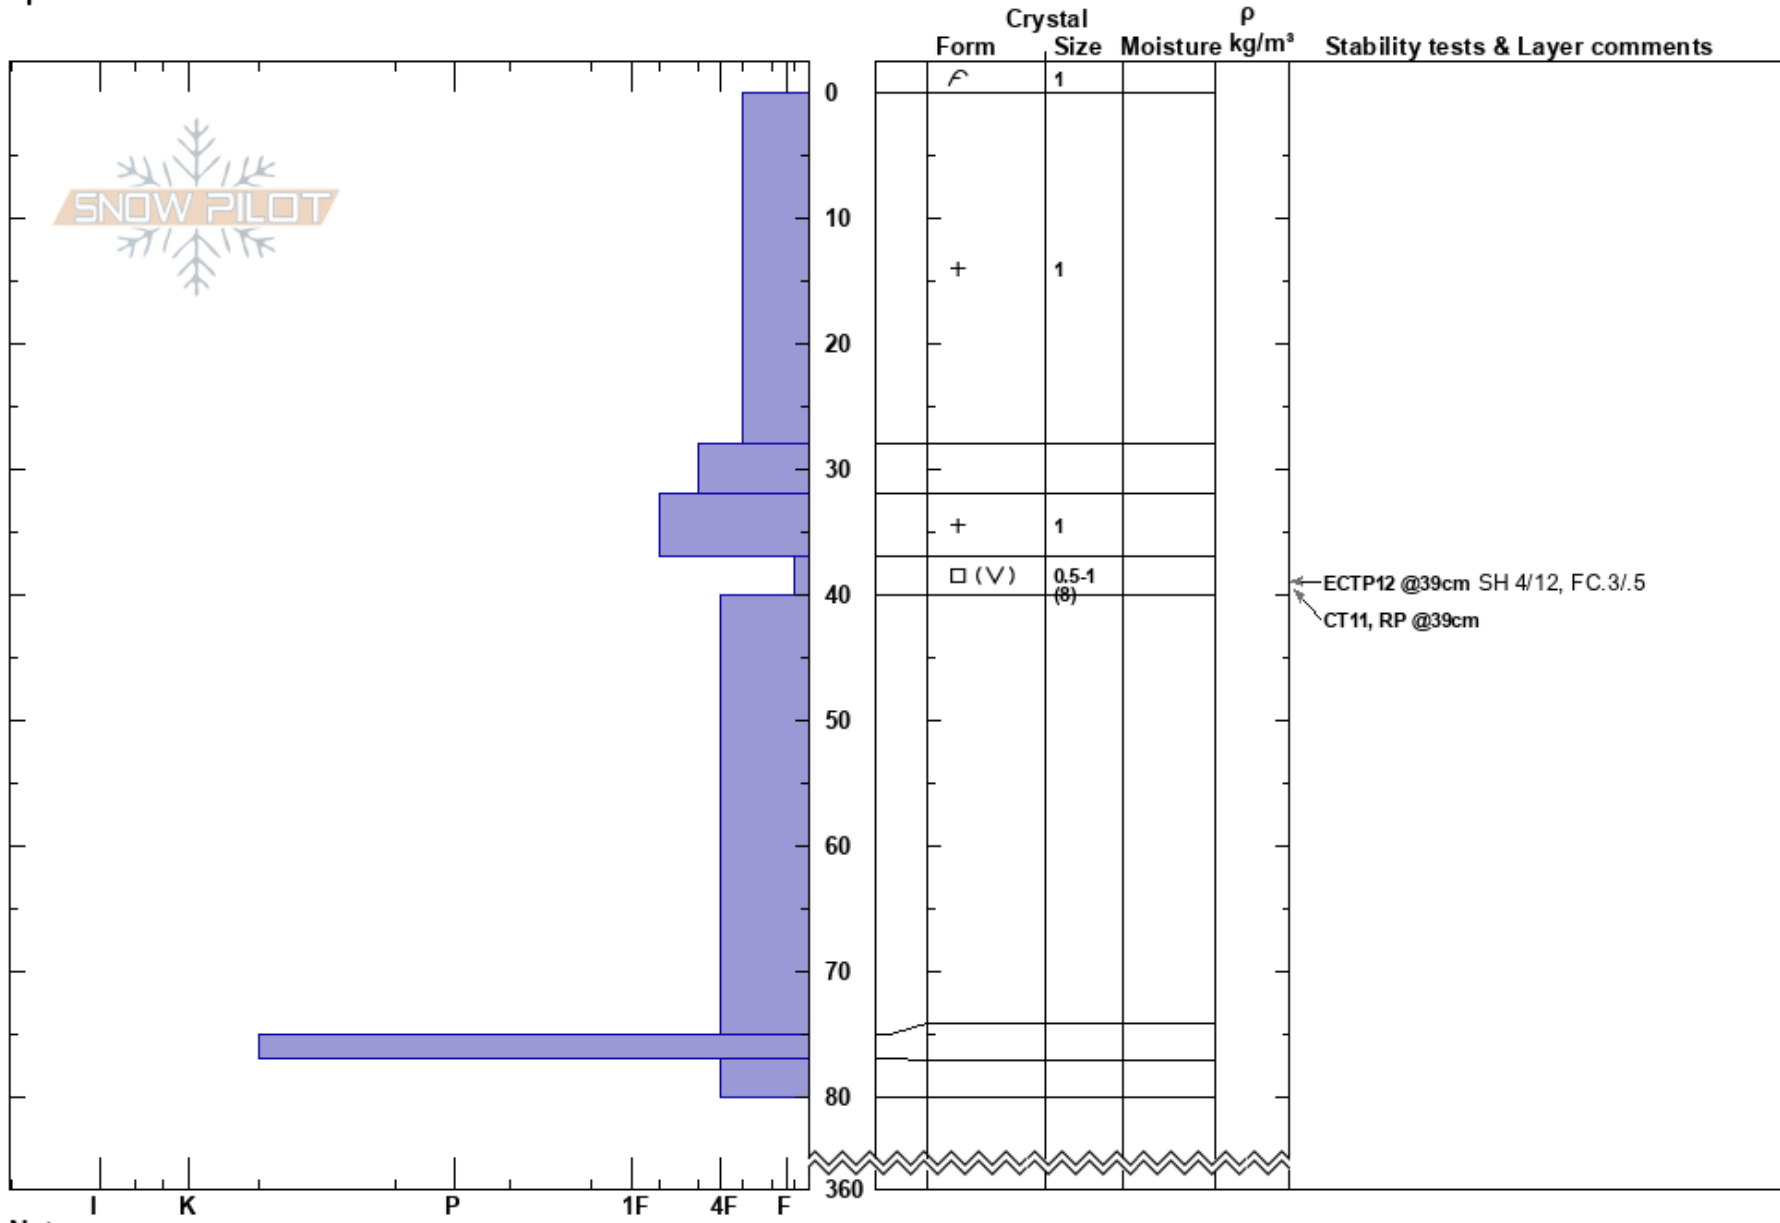

20250123 OnTheRoof
 Skeena
 BC
 Elevation:
 Aspect:
 Specifics:

Eric clements
 23/01/2025 - 10:15
 Co-ord:
 Slope Angle:
 Wind Loading:

Stability:
 Air Temperature: -3°C
 Sky Cover: FEW
 Precipitation: NO
 Wind: S Light Breeze

HS:360

Layer Notes:

Notes: