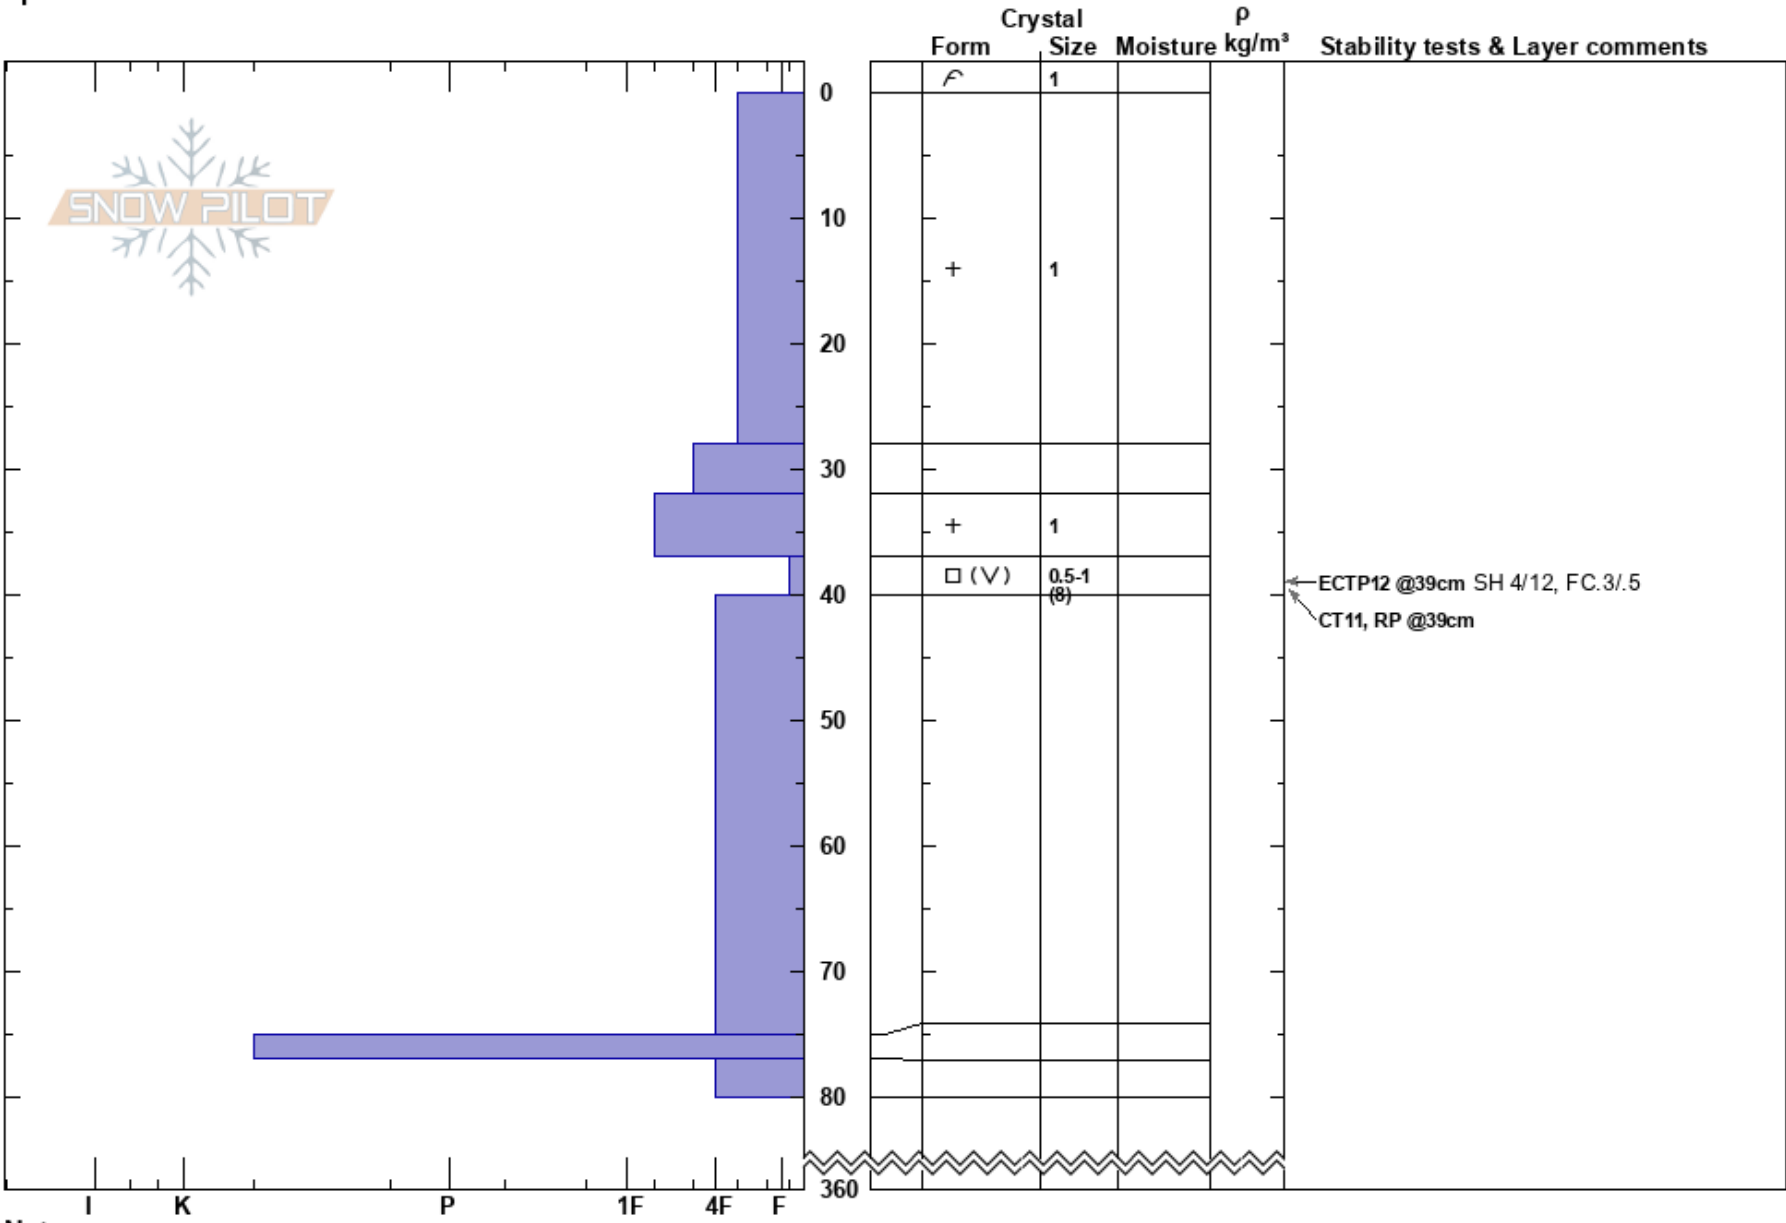

20250123 OnTheRoof
 Skeena
 BC
 Elevation:
 Aspect:
 Specifics:

Eric clements
 23/01/2025 - 10:15
 Co-ord:
 Slope Angle:
 Wind Loading:

Stability:
 Air Temperature: -3°C
 Sky Cover: FEW
 Precipitation: NO
 Wind: S Light Breeze

HS:360

Layer Notes:

Notes: