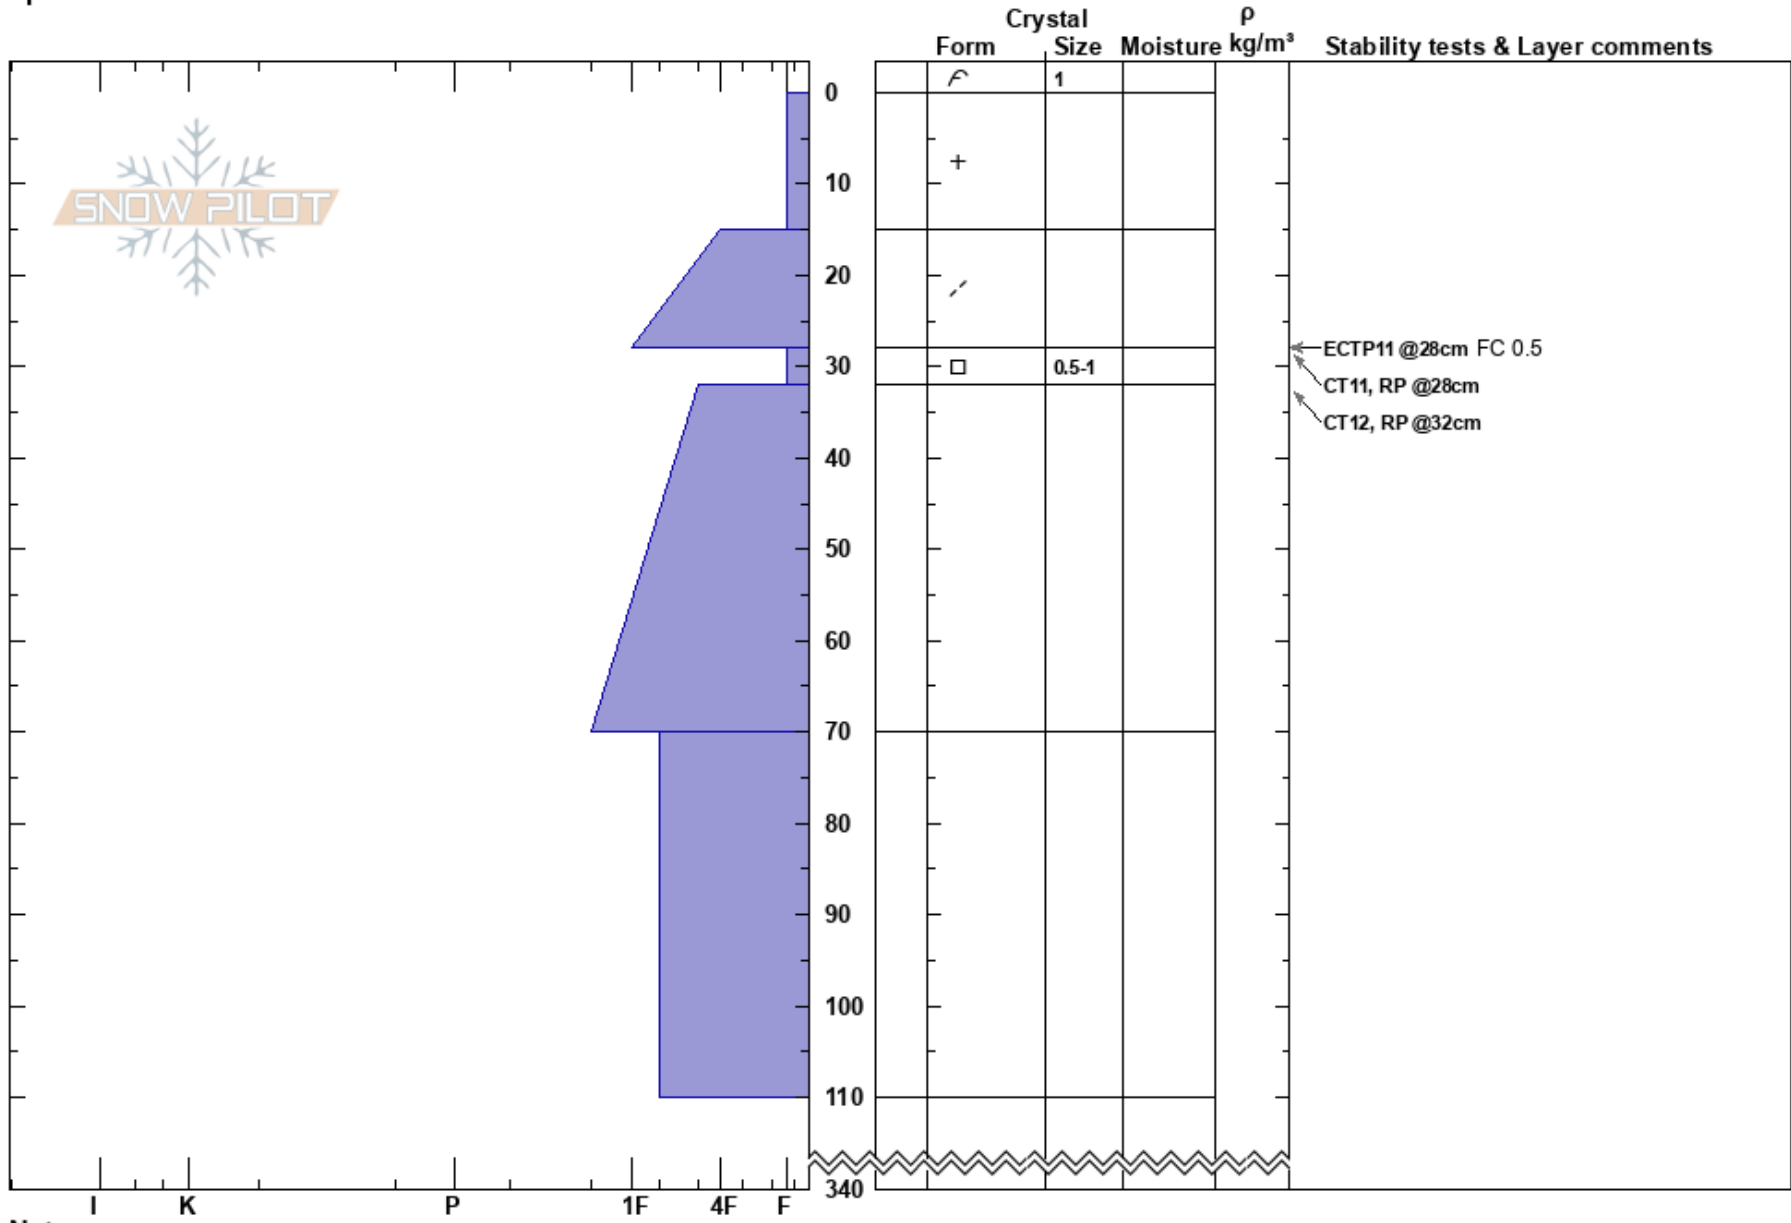

20250123 Strawberry
 Monashee
 BC
 Elevation: 1350 m
 Aspect: 229°
 Specifics:

Eric clements
 23/01/2025 - 09:23
 Co-ord:
 Slope Angle: 35°
 Wind Loading:

Stability:
 Air Temperature: -4°C
 Sky Cover: FEW
 Precipitation: NO
 Wind: S Light Breeze

HS:340 Layer Notes:

Notes: