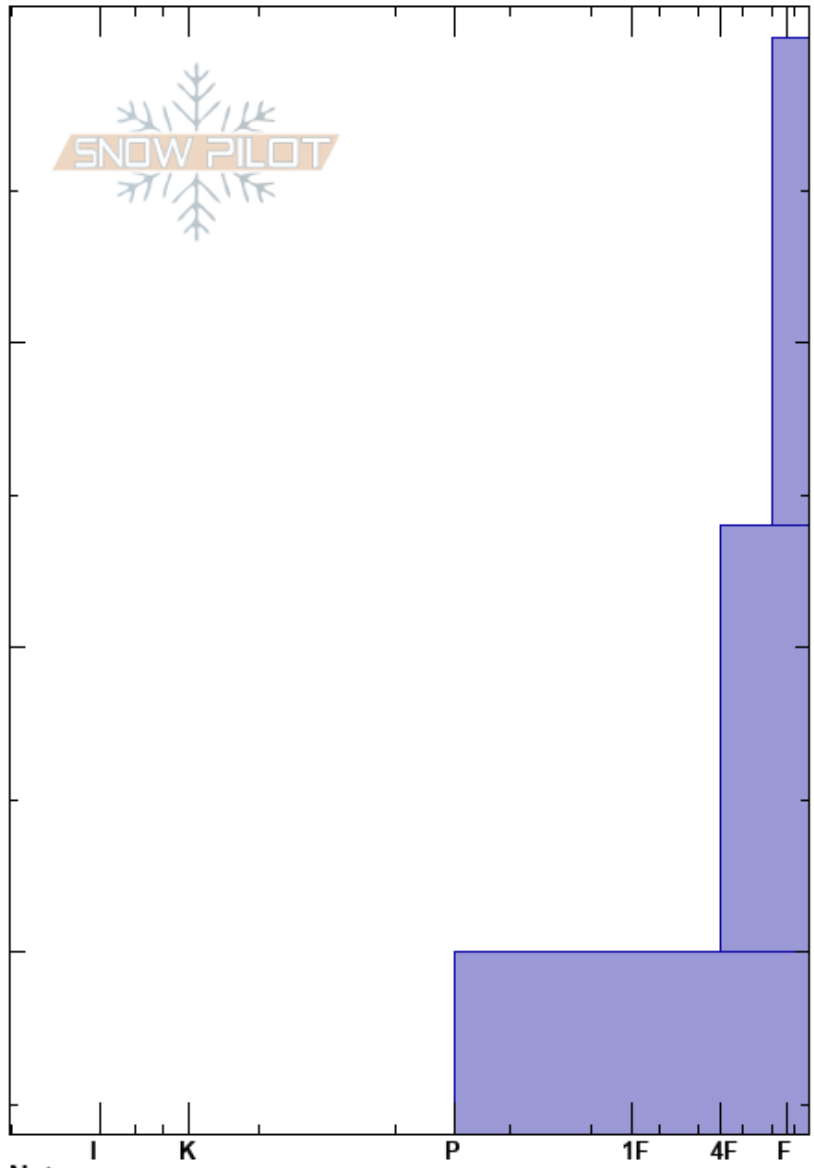

Strawberry Short Cake  
 Skeena  
 BC  
 Elevation: 1420 m  
 Aspect:  
 Specifics:

Eric clements  
 23/01/2025 - 09:15  
 Co-ord:  
 Slope Angle: 30°  
 Wind Loading:

Stability:  
 Air Temperature: -3°C  
 Sky Cover: FEW  
 Precipitation: NO  
 Wind: S Moderate

Layer Notes:

Crystal Form	Crystal Size	Moisture	$\rho$ kg/m <sup>3</sup>	Stability tests & Layer comments
+	1			
-	1			
				← CT21, RP @32cm

Notes: