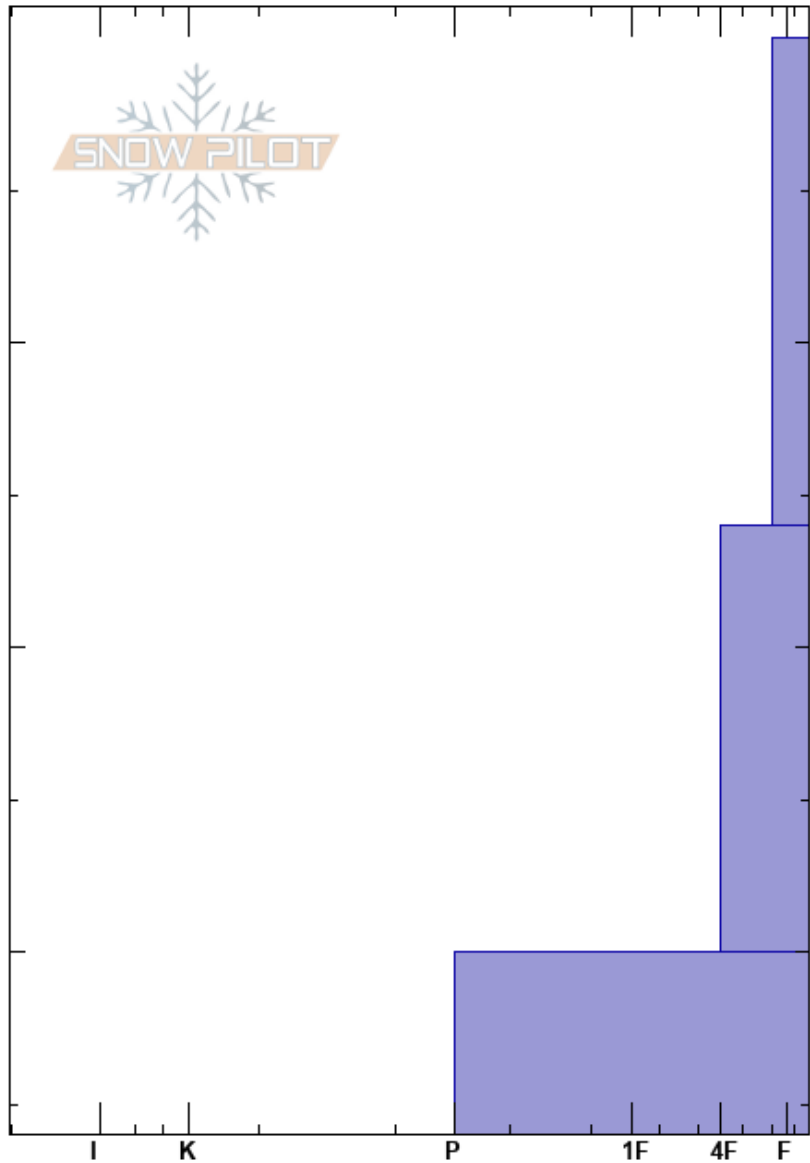

Strawberry Short Cake
 Skeena
 BC
 Elevation: 1420 m
 Aspect:
 Specifics:

Eric clements
 23/01/2025 - 09:15
 Co-ord:
 Slope Angle: 30°
 Wind Loading:

Stability:
 Air Temperature: -3°C
 Sky Cover: FEW
 Precipitation: NO
 Wind: S Moderate

Layer Notes:

Crystal Form	Crystal Size	Moisture	ρ kg/m ³	Stability tests & Layer comments
+	1			
-	1			
				← CT21, RP @32cm

Notes: