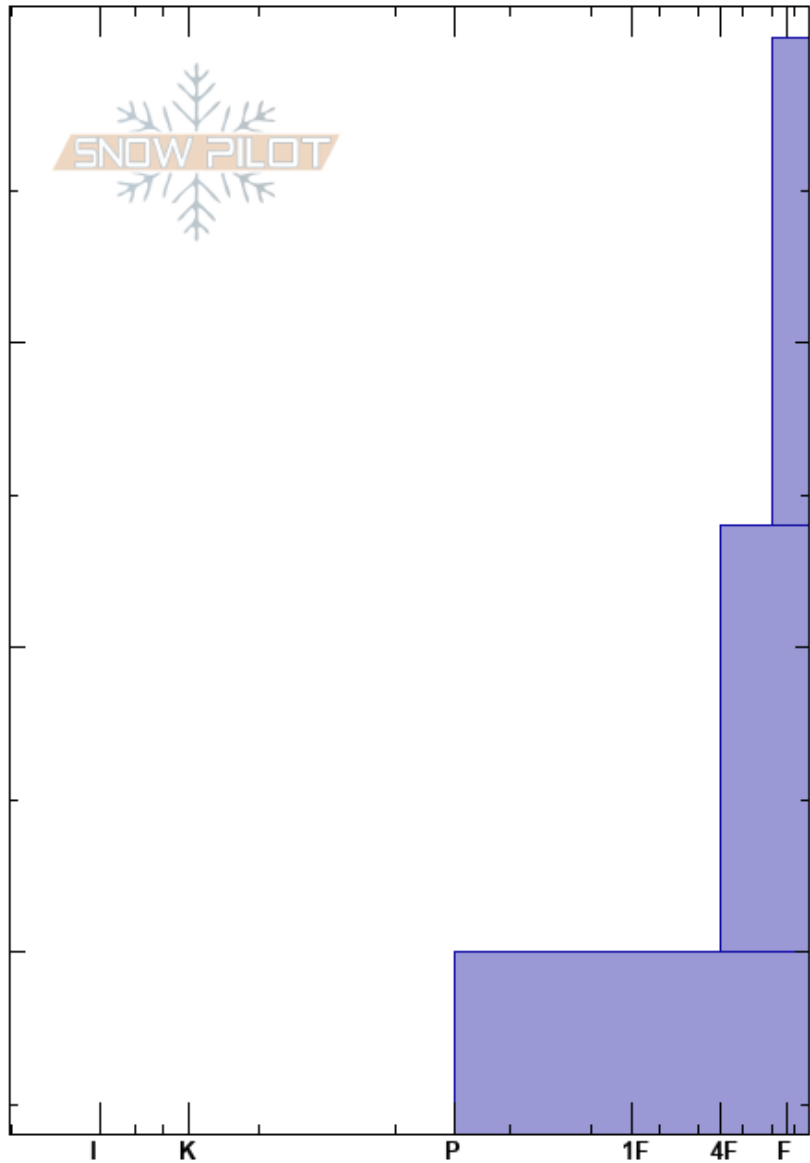

Strawberry Short Cake  
 Skeena  
 BC  
 Elevation: 1420 m  
 Aspect:  
 Specifics:

Eric clements  
 23/01/2025 - 09:15  
 Co-ord:  
 Slope Angle: 30°  
 Wind Loading:

Stability:  
 Air Temperature: -3°C  
 Sky Cover: FEW  
 Precipitation: NO  
 Wind: S Moderate

Layer Notes:

Crystal Form	Crystal Size	Moisture	$\rho$ kg/m <sup>3</sup>	Stability tests & Layer comments
+	1			
-	1			
				← CT21, RP @32cm

Notes: