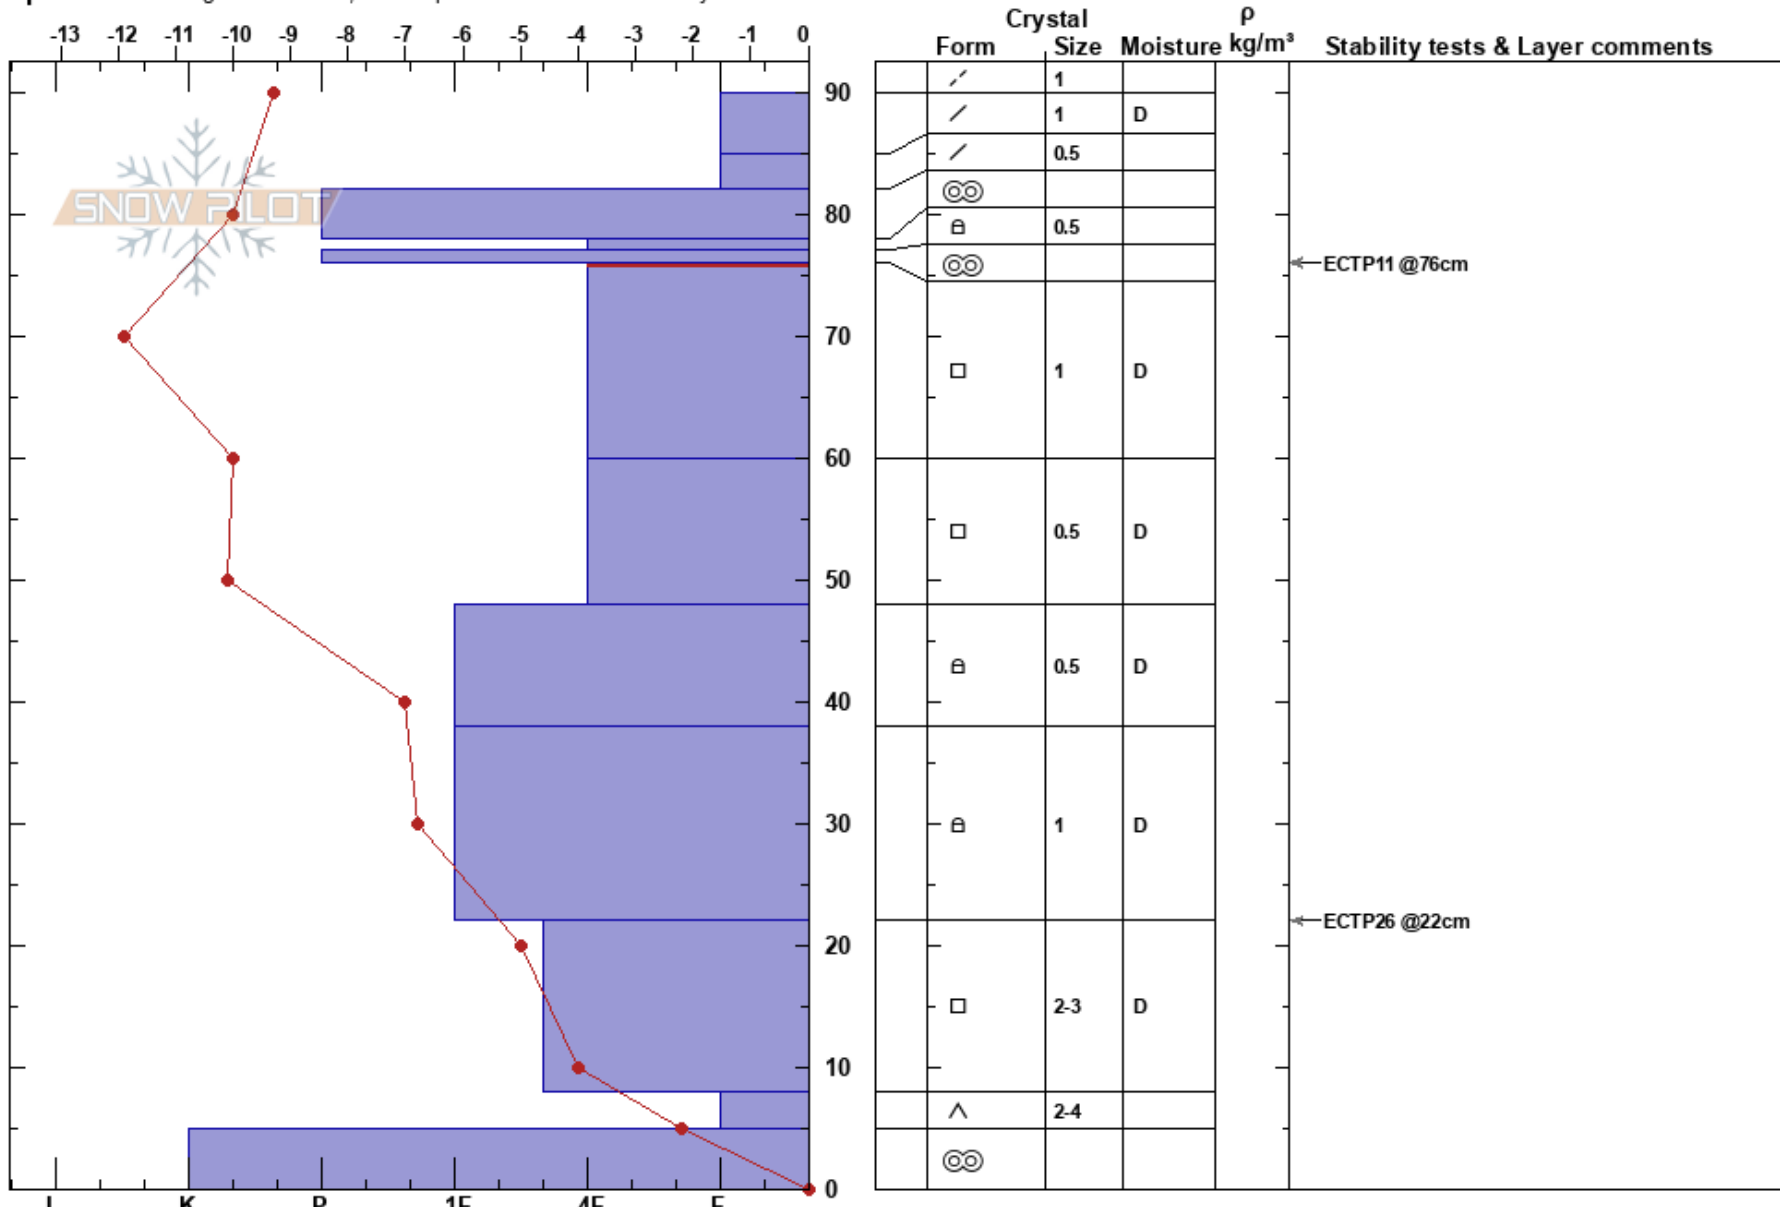

YC SW Pioneer Ridge
 Madison Range-N
 MT
 Elevation: 8911 ft
 Aspect: 225°

Lindsay Wichman
 01/23/2025 - 2:00pm
 Co-ord: 45.22826N, -111.46984W
 Slope Angle: 33°
 Wind Loading: no

Stability: **HS:90**
 Air Temperature: -6°C
 Sky Cover: OVC
 Precipitation: NO
 Wind: SW Moderate

Layer Notes:
 76-60cm: Problematic layer

Specifics: Pit dug in a Ski Area; Pit is representative of backcountry

Notes: Pit dug by Lindsay Wichman and Nate Fusselman just outside the boundary line of the ski field. Grom score: 3