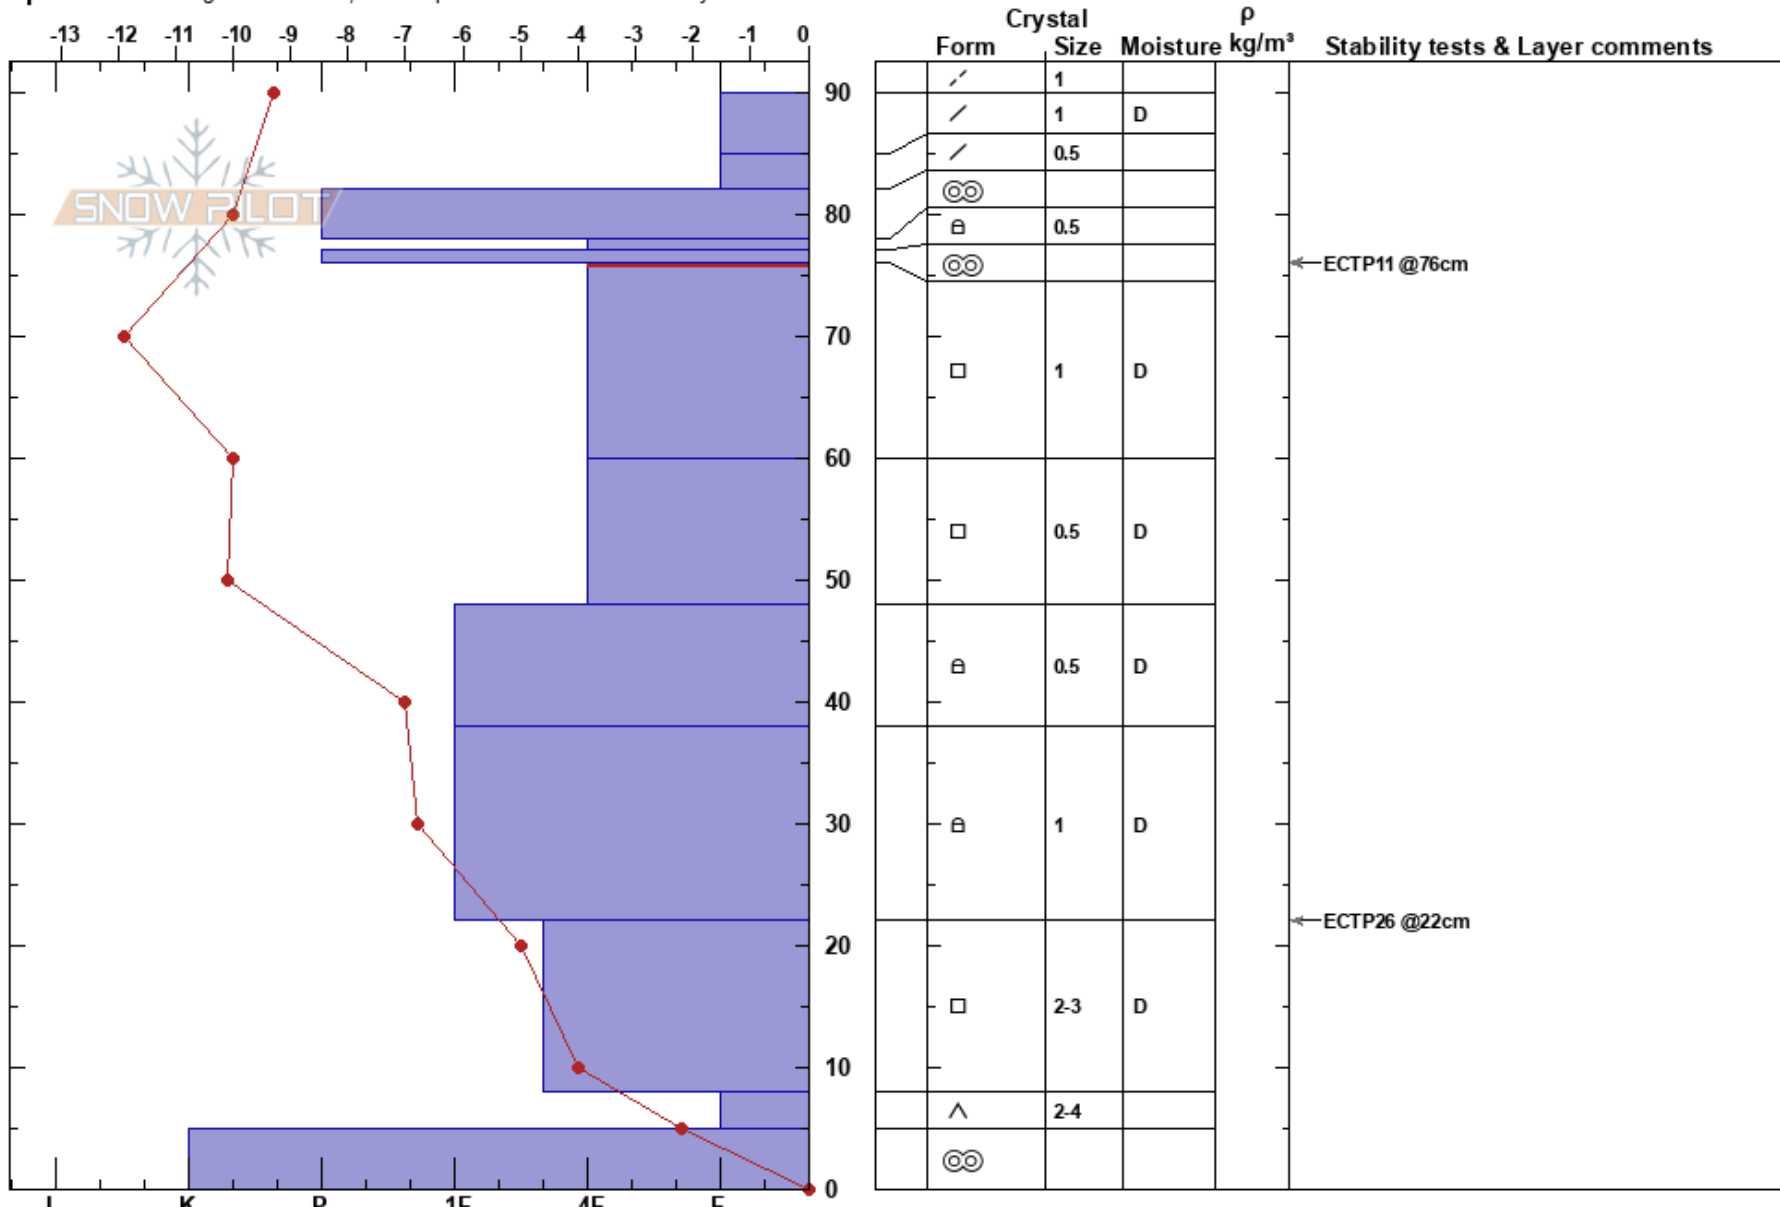

YC SW Pioneer Ridge  
 Madison Range-N  
 MT  
 Elevation: 8911 ft  
 Aspect: 225°

Lindsay Wichman  
 01/23/2025 - 2:00pm  
 Co-ord: 45.22826N, -111.46984W  
 Slope Angle: 33°  
 Wind Loading: no

Stability: **HS:90**  
 Air Temperature: -6°C  
 Sky Cover: OVC  
 Precipitation: NO  
 Wind: SW Moderate

Layer Notes:  
 76-60cm: Problematic layer

Specifics: Pit dug in a Ski Area; Pit is representative of backcountry

Notes: Pit dug by Lindsay Wichman and Nate Fusselman just outside the boundary line of the ski field. Grom score: 3