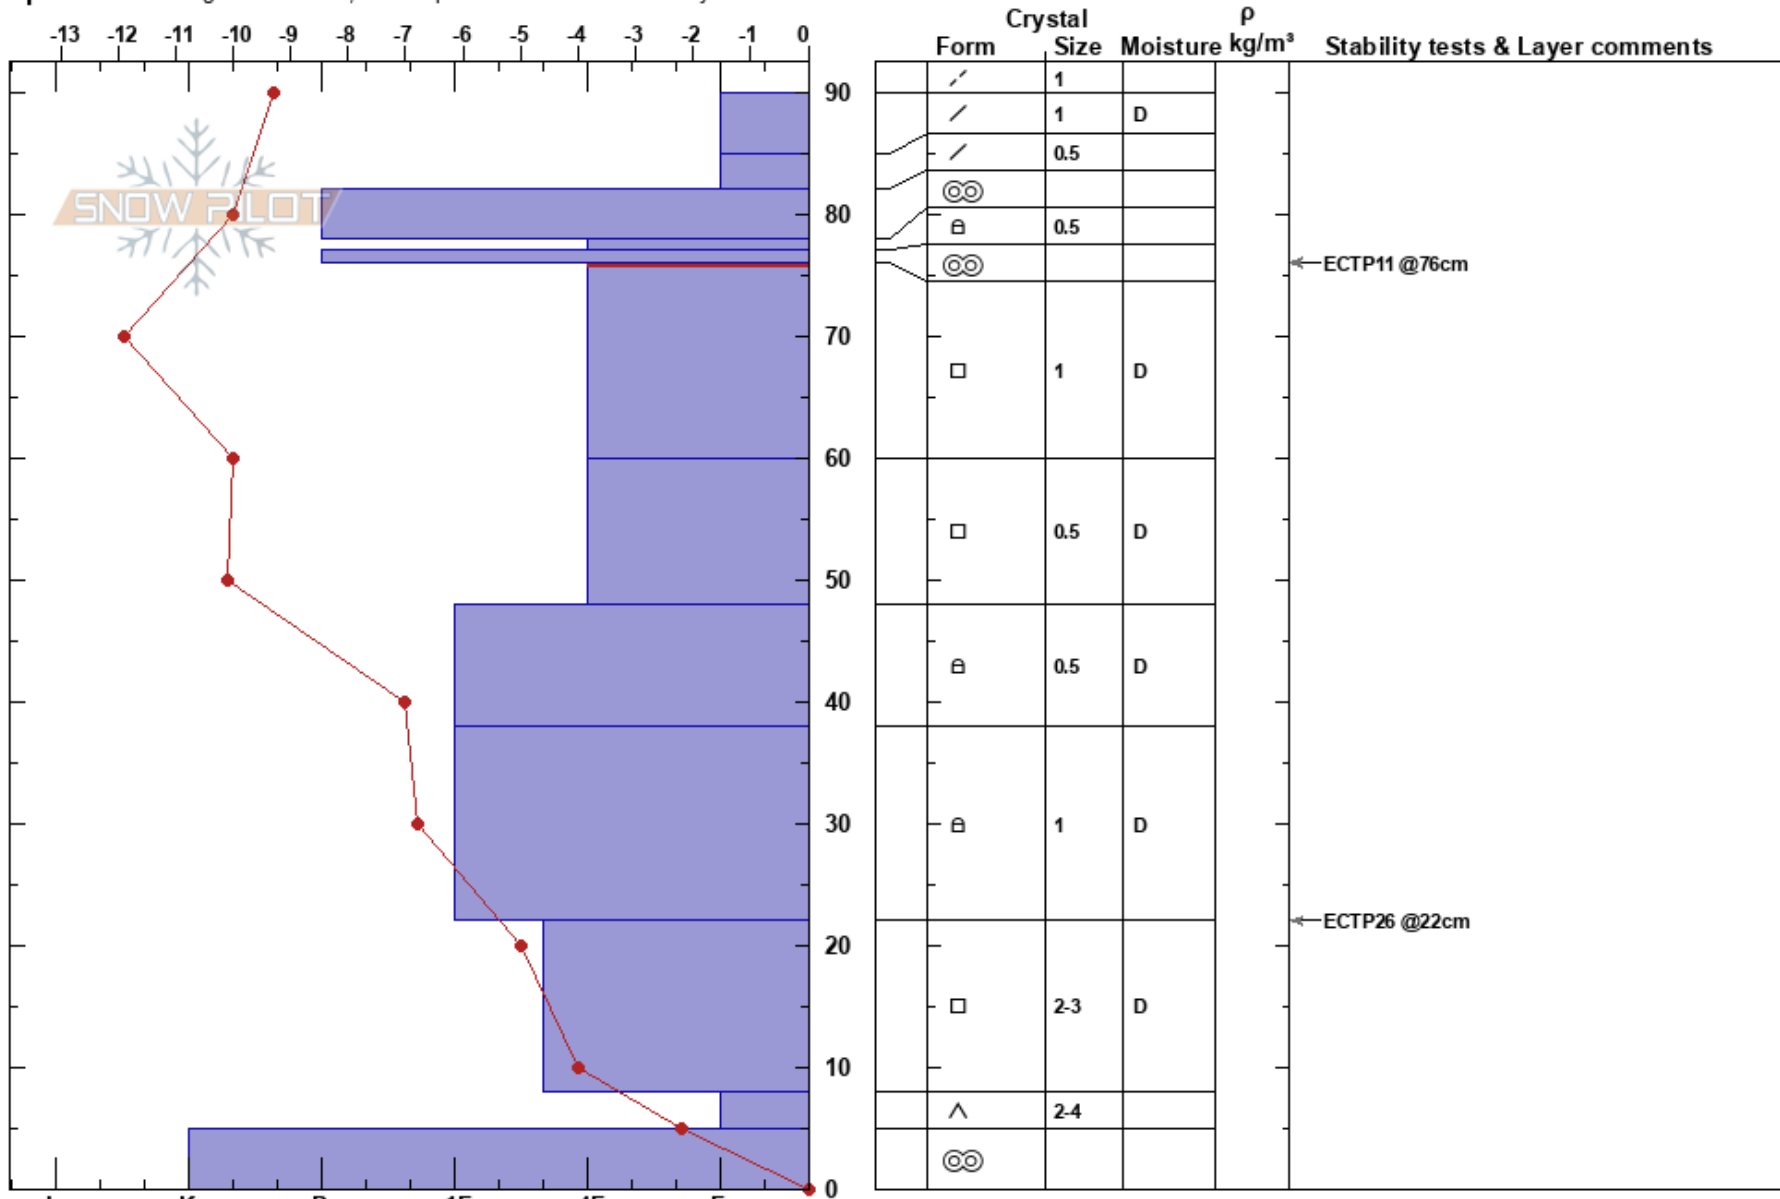

YC SW Pioneer Ridge
 Madison Range-N
 MT
 Elevation: 8911 ft
 Aspect: 225°

Lindsay Wichman
 01/23/2025 - 2:00pm
 Co-ord: 45.22826N, -111.46984W
 Slope Angle: 33°
 Wind Loading: no

Stability: **HS:90**
 Air Temperature: -6°C
 Sky Cover: OVC
 Precipitation: NO
 Wind: SW Moderate

Layer Notes:
 76-60cm: Problematic layer

Specifics: Pit dug in a Ski Area; Pit is representative of backcountry

Notes: Pit dug by Lindsay Wichman and Nate Fusselman just outside the boundary line of the ski field. Grom score: 3