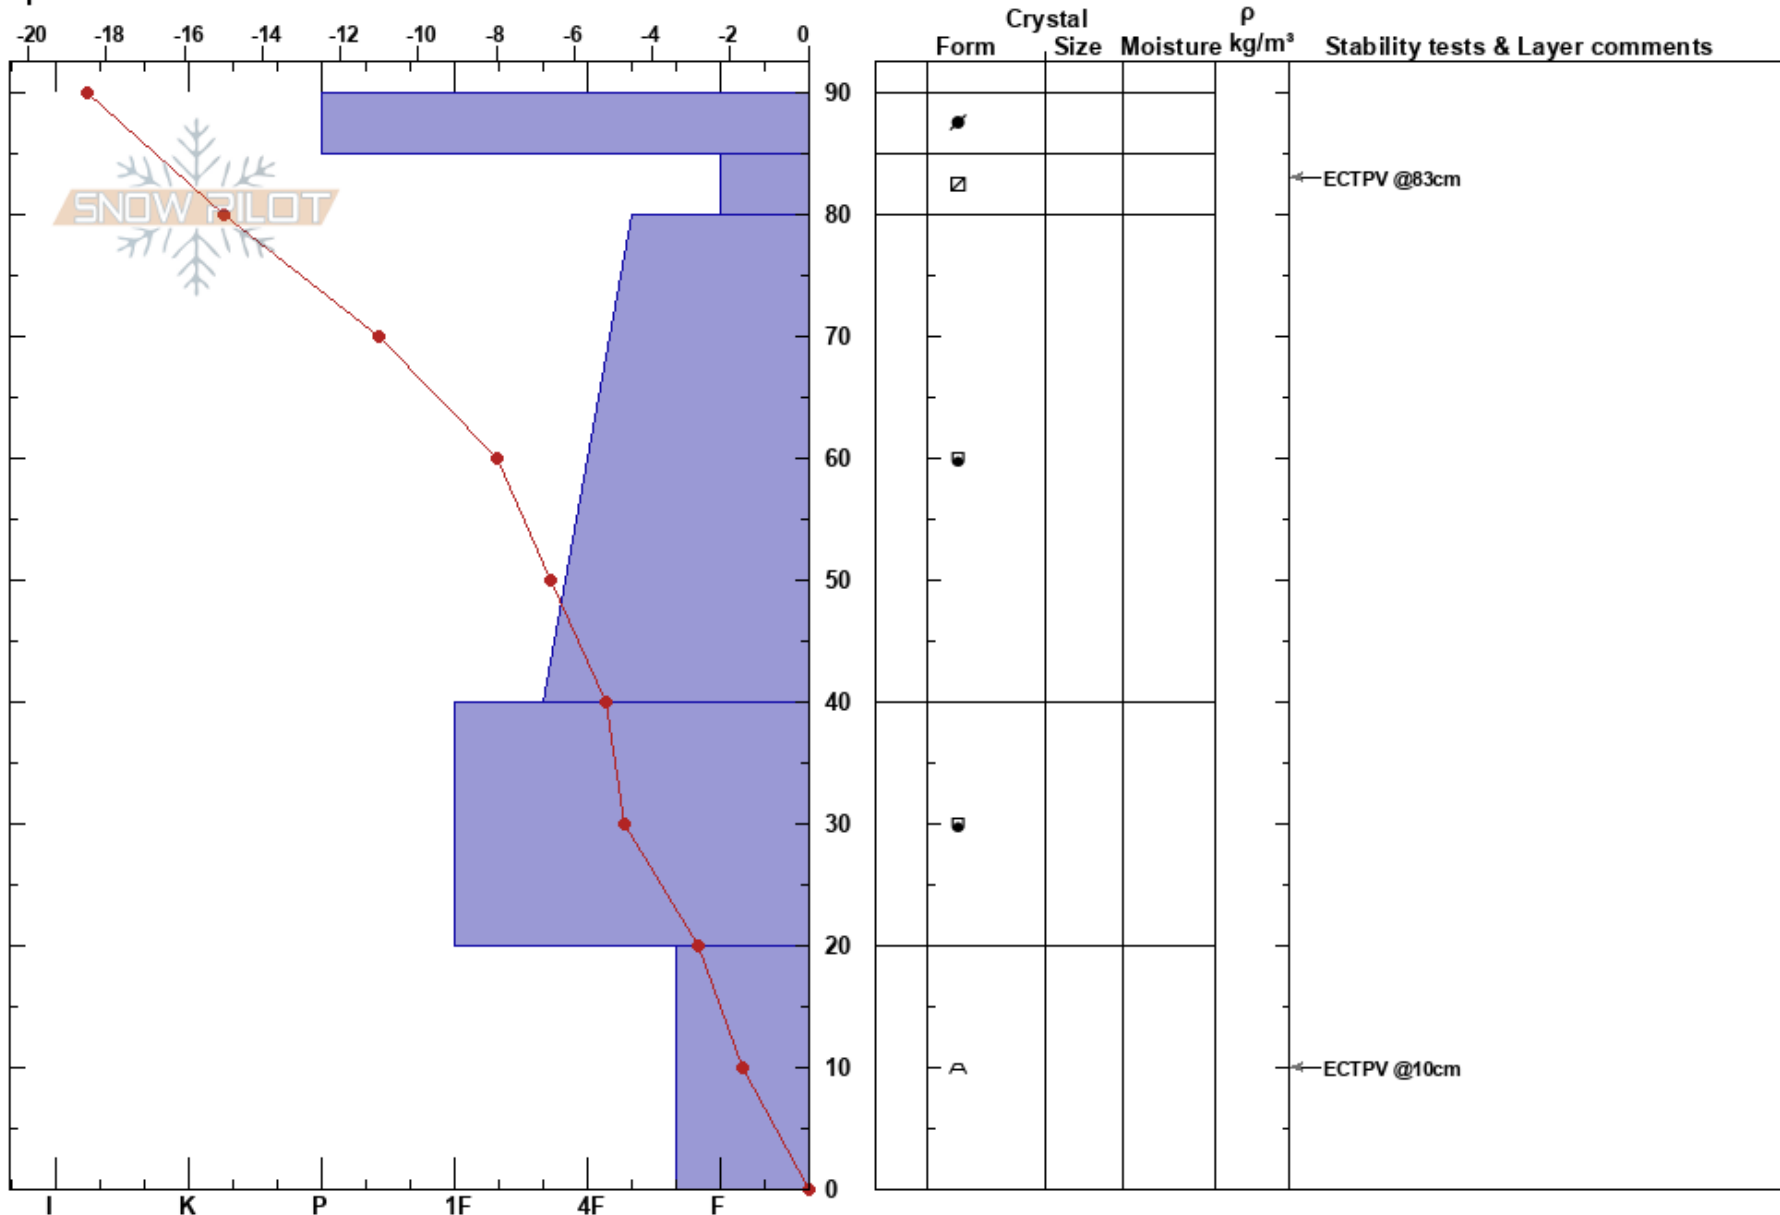

Mt. Aire
 Wasatch Range
 UT
 Elevation: 8000 ft
 Aspect: N
 Specifics:

Greg Gagne
 01/23/2025 - 1:00pm
 Co-ord: 12T 441672W 4508625N
 Slope Angle: 29°
 Wind Loading:

Stability:
 Air Temperature:
 Sky Cover: CLR
 Precipitation: NO
 Wind: Calm

HS:90
 Layer Notes:
 85-80cm: Problematic layer

Notes: