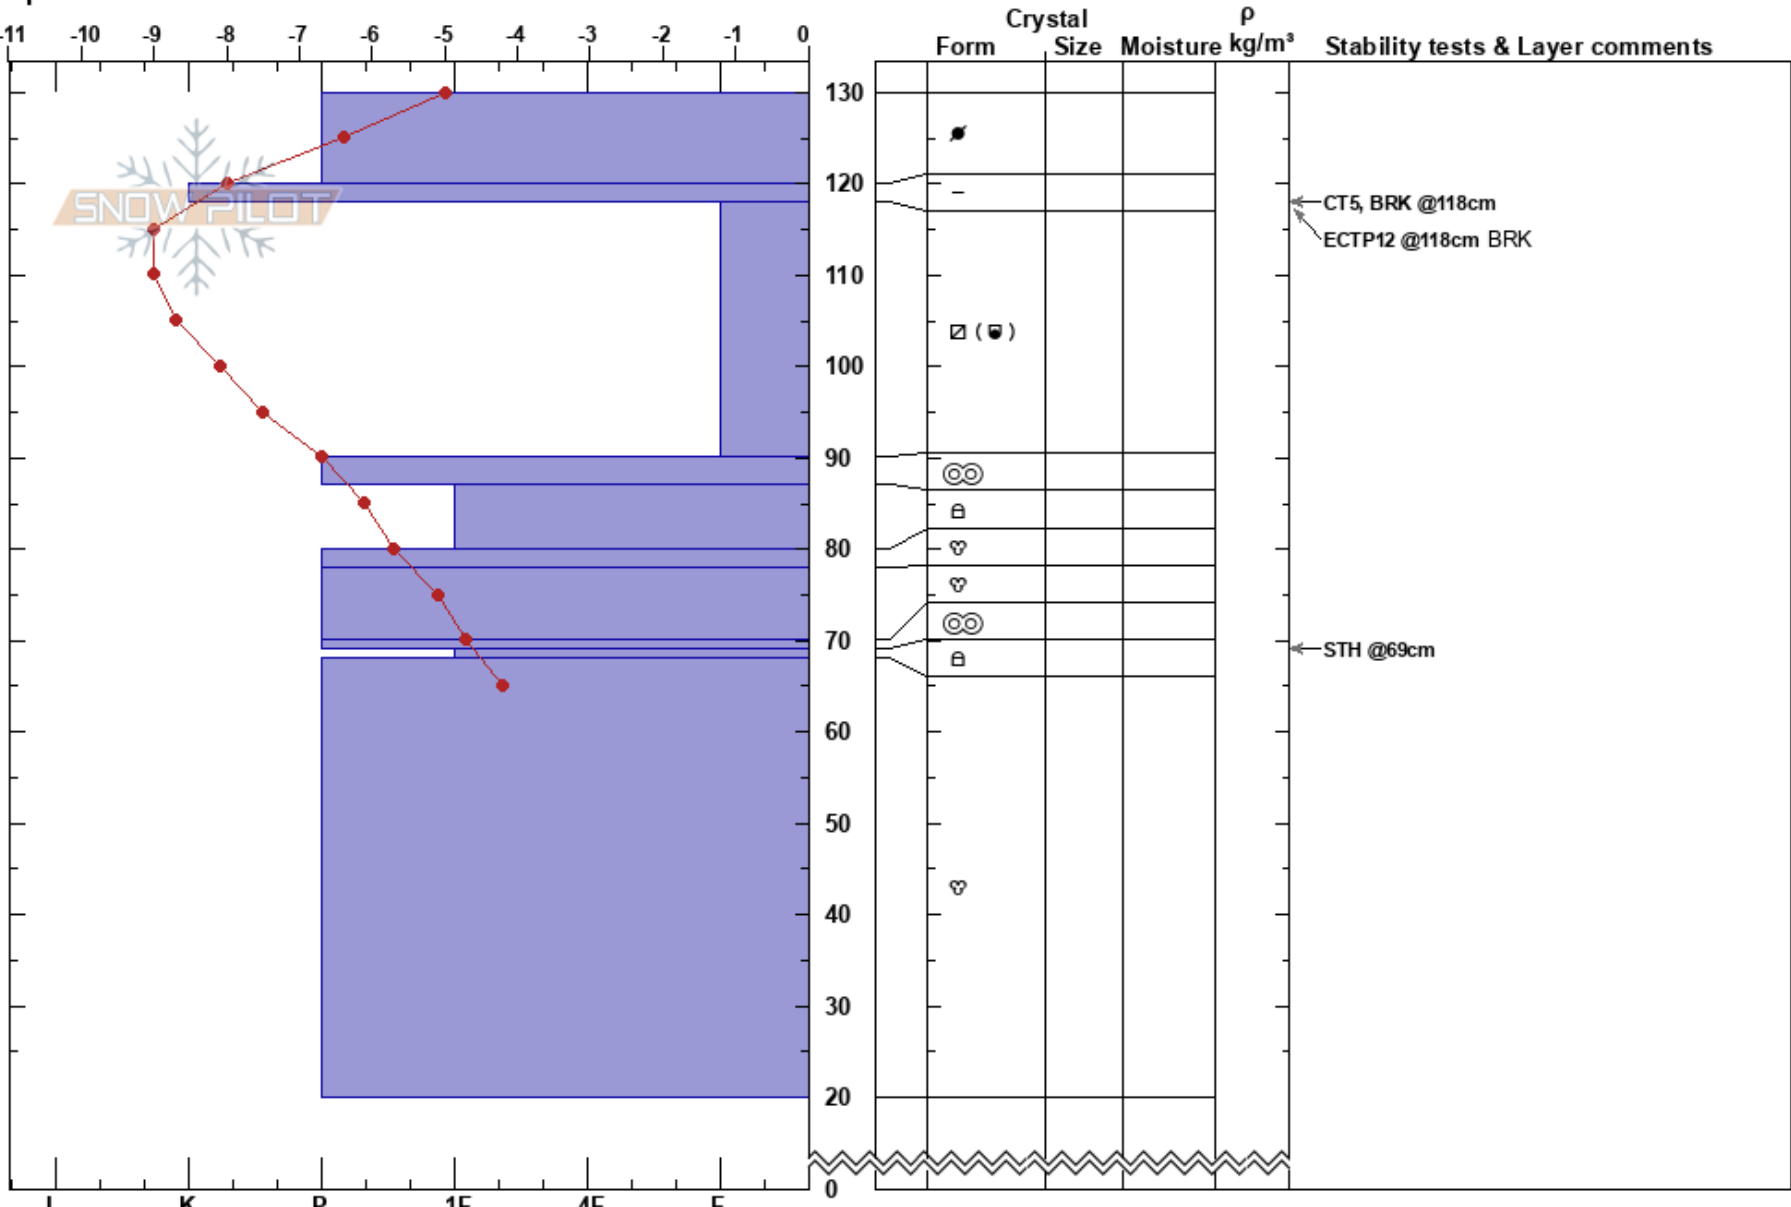

Hideout  
 Boise Mountains  
 ID  
 Elevation: 7000 ft  
 Aspect: S  
 Specifics:

Zach Armstrong  
 01/23/2025 - 1:30pm  
 Co-ord: 43.75459N, -116.09538W  
 Slope Angle: 15°  
 Wind Loading: previous

Stability:  
 Air Temperature:  
 Sky Cover: FEW  
 Precipitation: NO  
 Wind: N Light Breeze

HS:130  
 Layer Notes:  
 118-90cm:Problematic layer

**Notes:** Large facet layer has developed in the last two weeks. Small to moderate wind loading. Faceting is still favored in the snowpack. Examine other aspects to see if facets are growing there as well and monitor leading up to the next storm cycle.