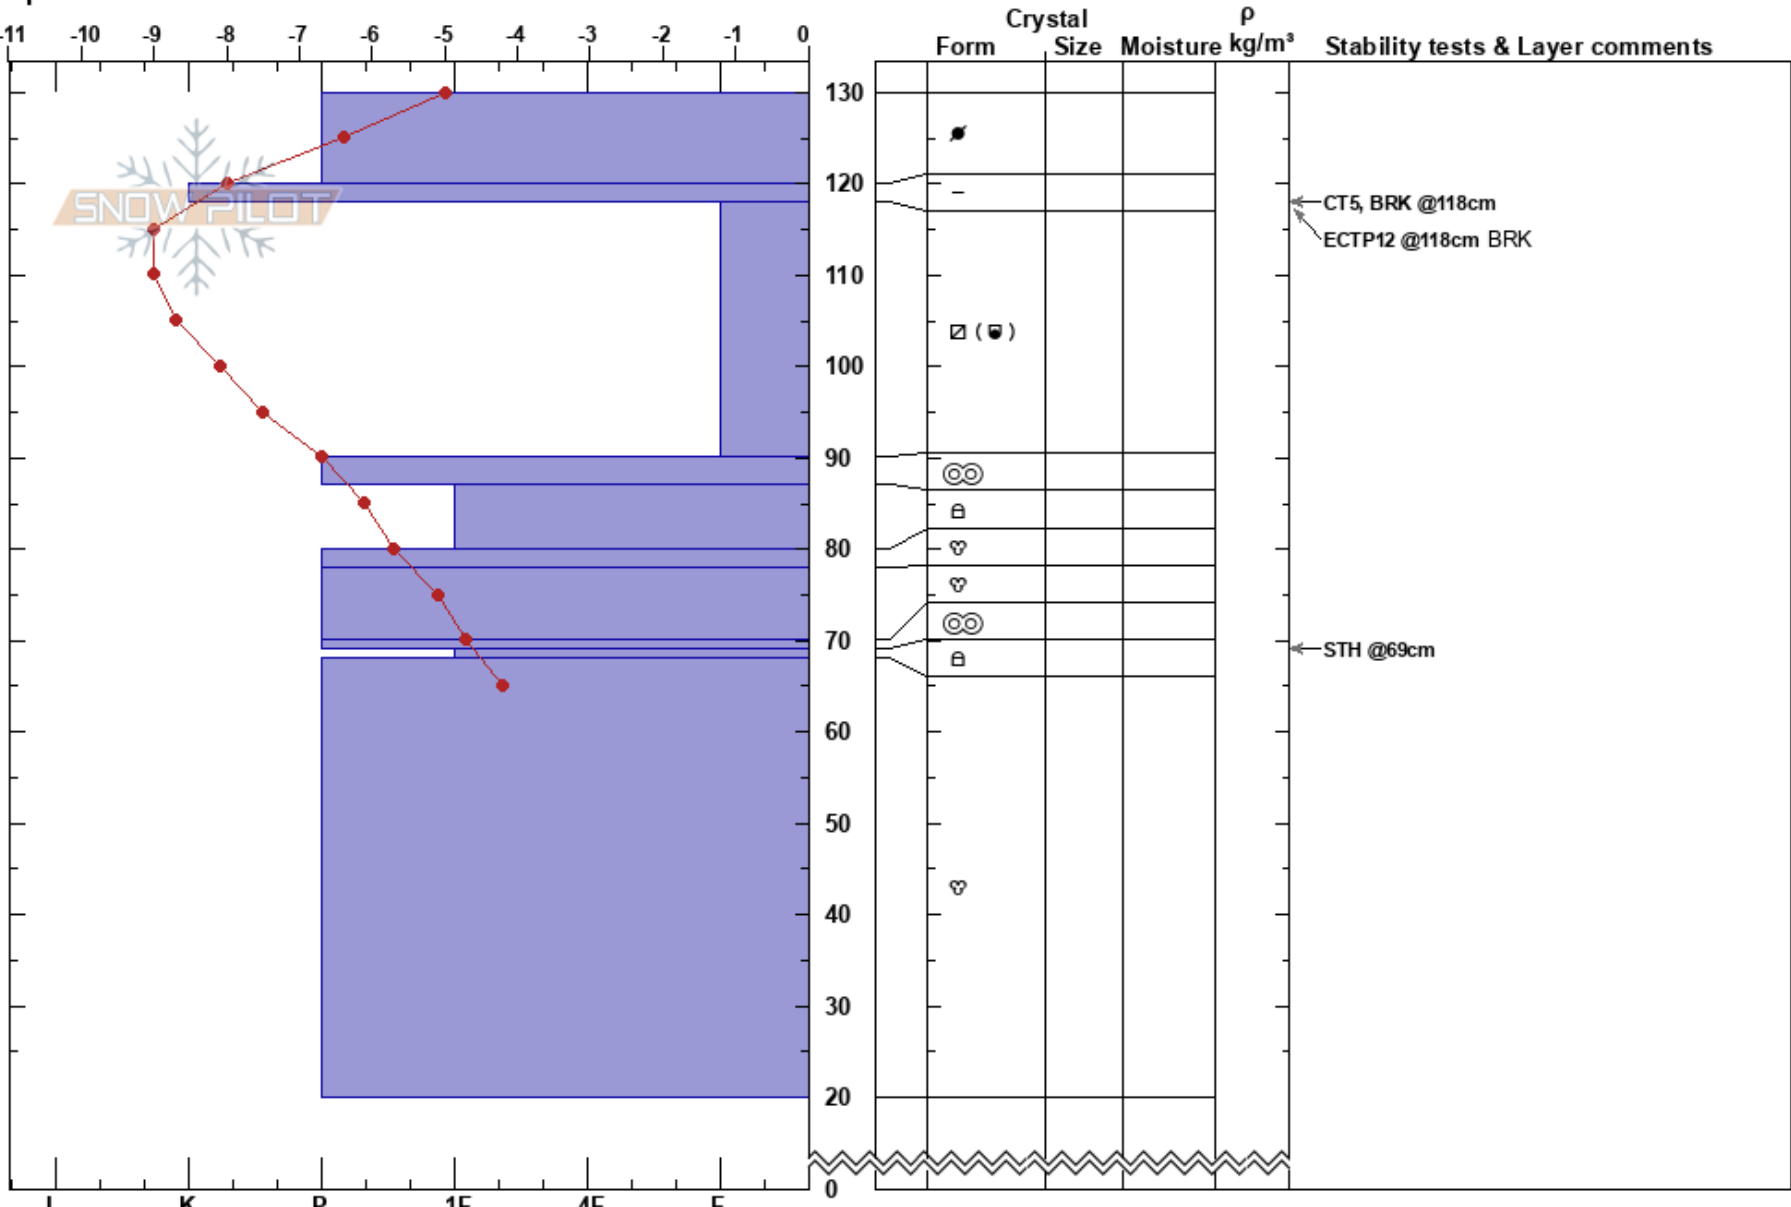

Hideout
 Boise Mountains
 ID
 Elevation: 7000 ft
 Aspect: S
 Specifics:

Zach Armstrong
 01/23/2025 - 1:30pm
 Co-ord: 43.75459N, -116.09538W
 Slope Angle: 15°
 Wind Loading: previous

Stability:
 Air Temperature:
 Sky Cover: FEW
 Precipitation: NO
 Wind: N Light Breeze

HS:130
 Layer Notes:
 118-90cm:Problematic layer

Notes: Large facet layer has developed in the last two weeks. Small to moderate wind loading. Faceting is still favored in the snowpack. Examine other aspects to see if facets are growing there as well and monitor leading up to the next storm cycle.