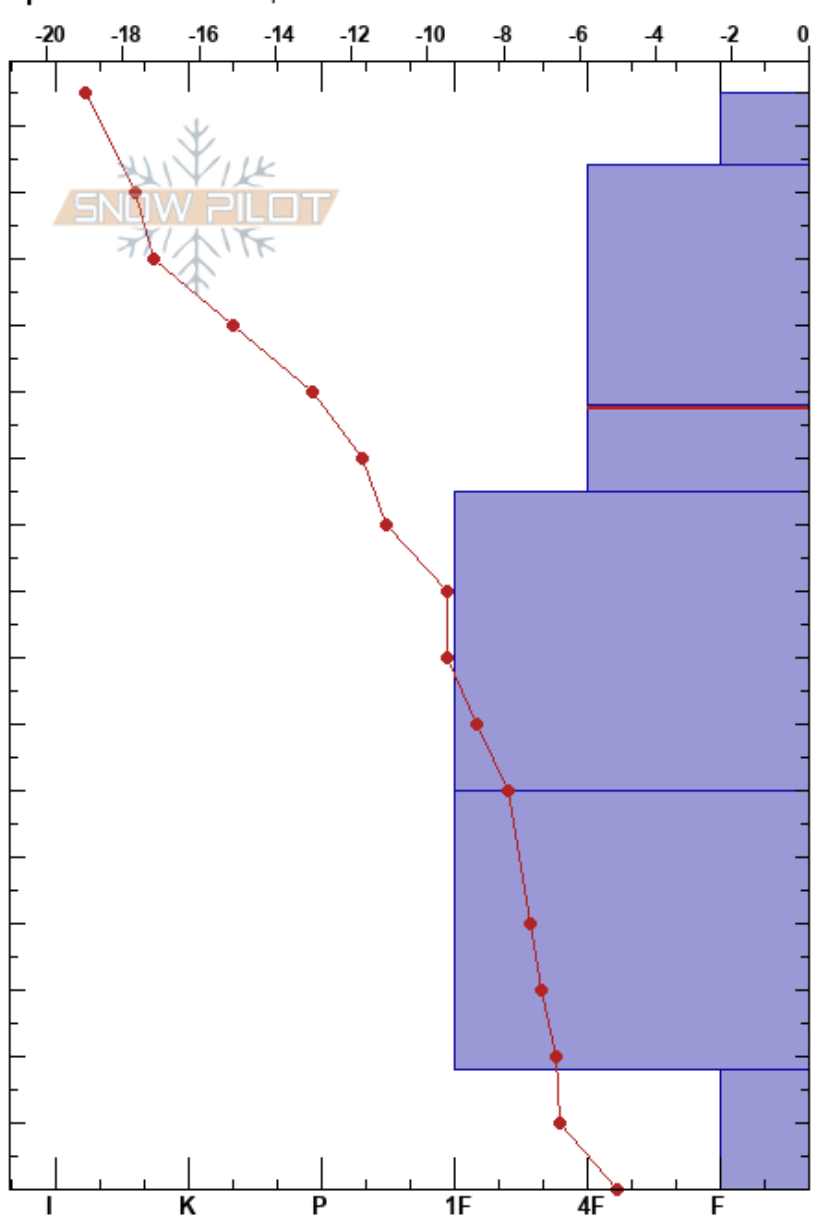

Birch Creek
 Wasatch Range
 UT
 Elevation: 8540 ft
 Aspect: NW
 Specifics: We skied slope

Anders Amrein
 01/22/2025 - 12:30pm
 Co-ord: 41.17717N, -111.87401W
 Slope Angle: 27°
 Wind Loading:

Stability: **HS:165**
 Air Temperature: **PF:55** 118-105cm:Problematic layer
 Sky Cover: CLR
 Precipitation: NO
 Wind: NW Light Breeze
PS:25

Form	Crystal		ρ kg/m ³	Stability tests & Layer comments
	Size	Moisture		
/	1			
/	1			
□	1			
^	4			

Notes:

CTN
 ECTX