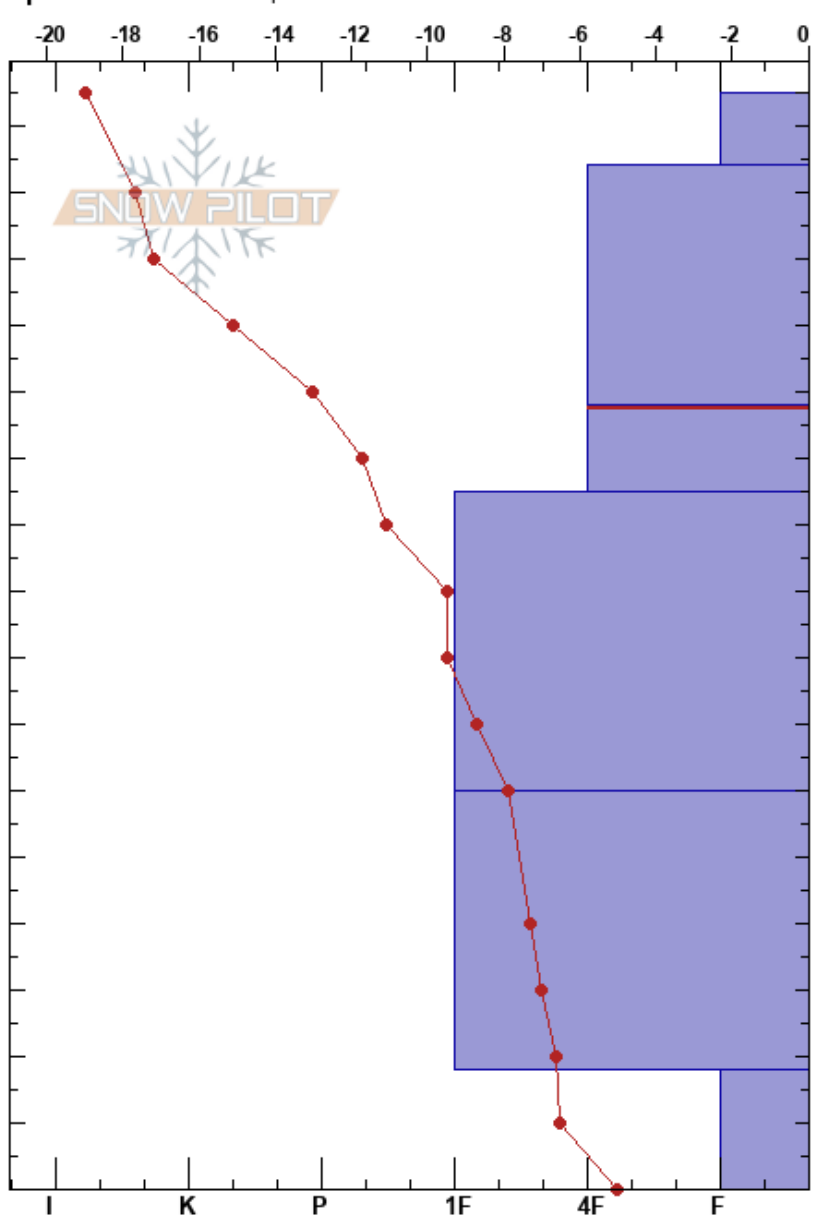

Birch Creek  
 Wasatch Range  
 UT  
 Elevation: 8540 ft  
 Aspect: NW  
 Specifics: We skied slope

Anders Amrein  
 01/22/2025 - 12:30pm  
 Co-ord: 41.17717N, -111.87401W  
 Slope Angle: 27°  
 Wind Loading:

Stability: **HS:165**  
 Air Temperature: **PF:55** 118-105cm:Problematic layer  
 Sky Cover: CLR **PS:25**  
 Precipitation: NO  
 Wind: NW Light Breeze

Form	Crystal		$\rho$ kg/m <sup>3</sup>	Stability tests & Layer comments
	Size	Moisture		
/	1			
/	1			
□	1			
^	4			