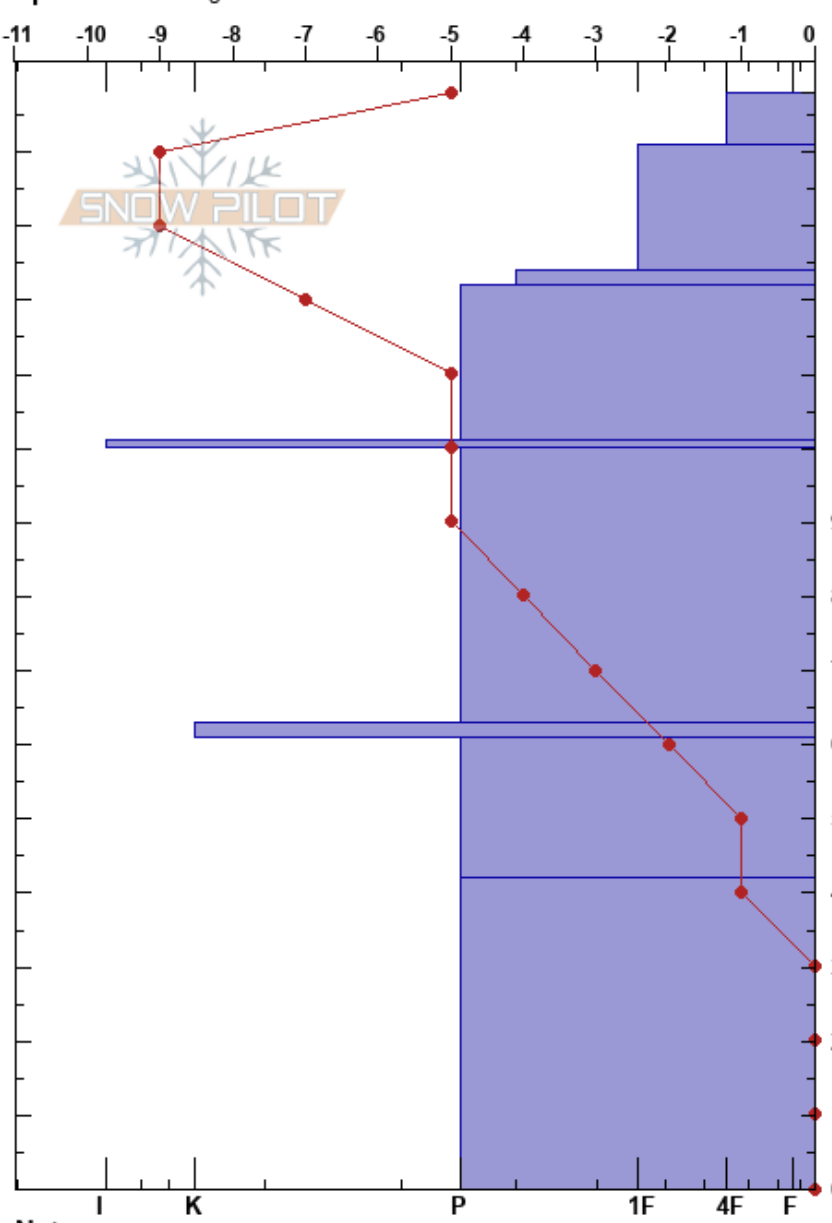

Weekly WxPit
 Monashee
 BC
Elevation: 2025 m
Aspect: 90°
Specifics: Pit dug in a Ski Area

Ski Patrol
 23/01/2025 - 09:30
Co-ord: 49.74229N, -118.92437W
Slope Angle: 10°
Wind Loading:

Stability:
Air Temperature: -5°C
Sky Cover: OVC
Precipitation: NO
Wind: Calm

HS:148
PF:25
Layer Notes:

Form	Crystal Size	Moisture	ρ kg/m ³	Stability tests & Layer comments
∩	0.1			
∩	-0.3			
⊖	0.5-1			
□	1-2			CT18, RP @127cm
⊖	0.5-1			CT11, SC @126cm
⊖	0.5-1			CT8, SC @126cm
■				CT16, RP @125cm
⊖	0.5-1			ECTP8 @125cm on FC 0.5-1.0
⊖	0.5-1			CT18, RP @123cm
⊖	-1			
⊖	1-2			