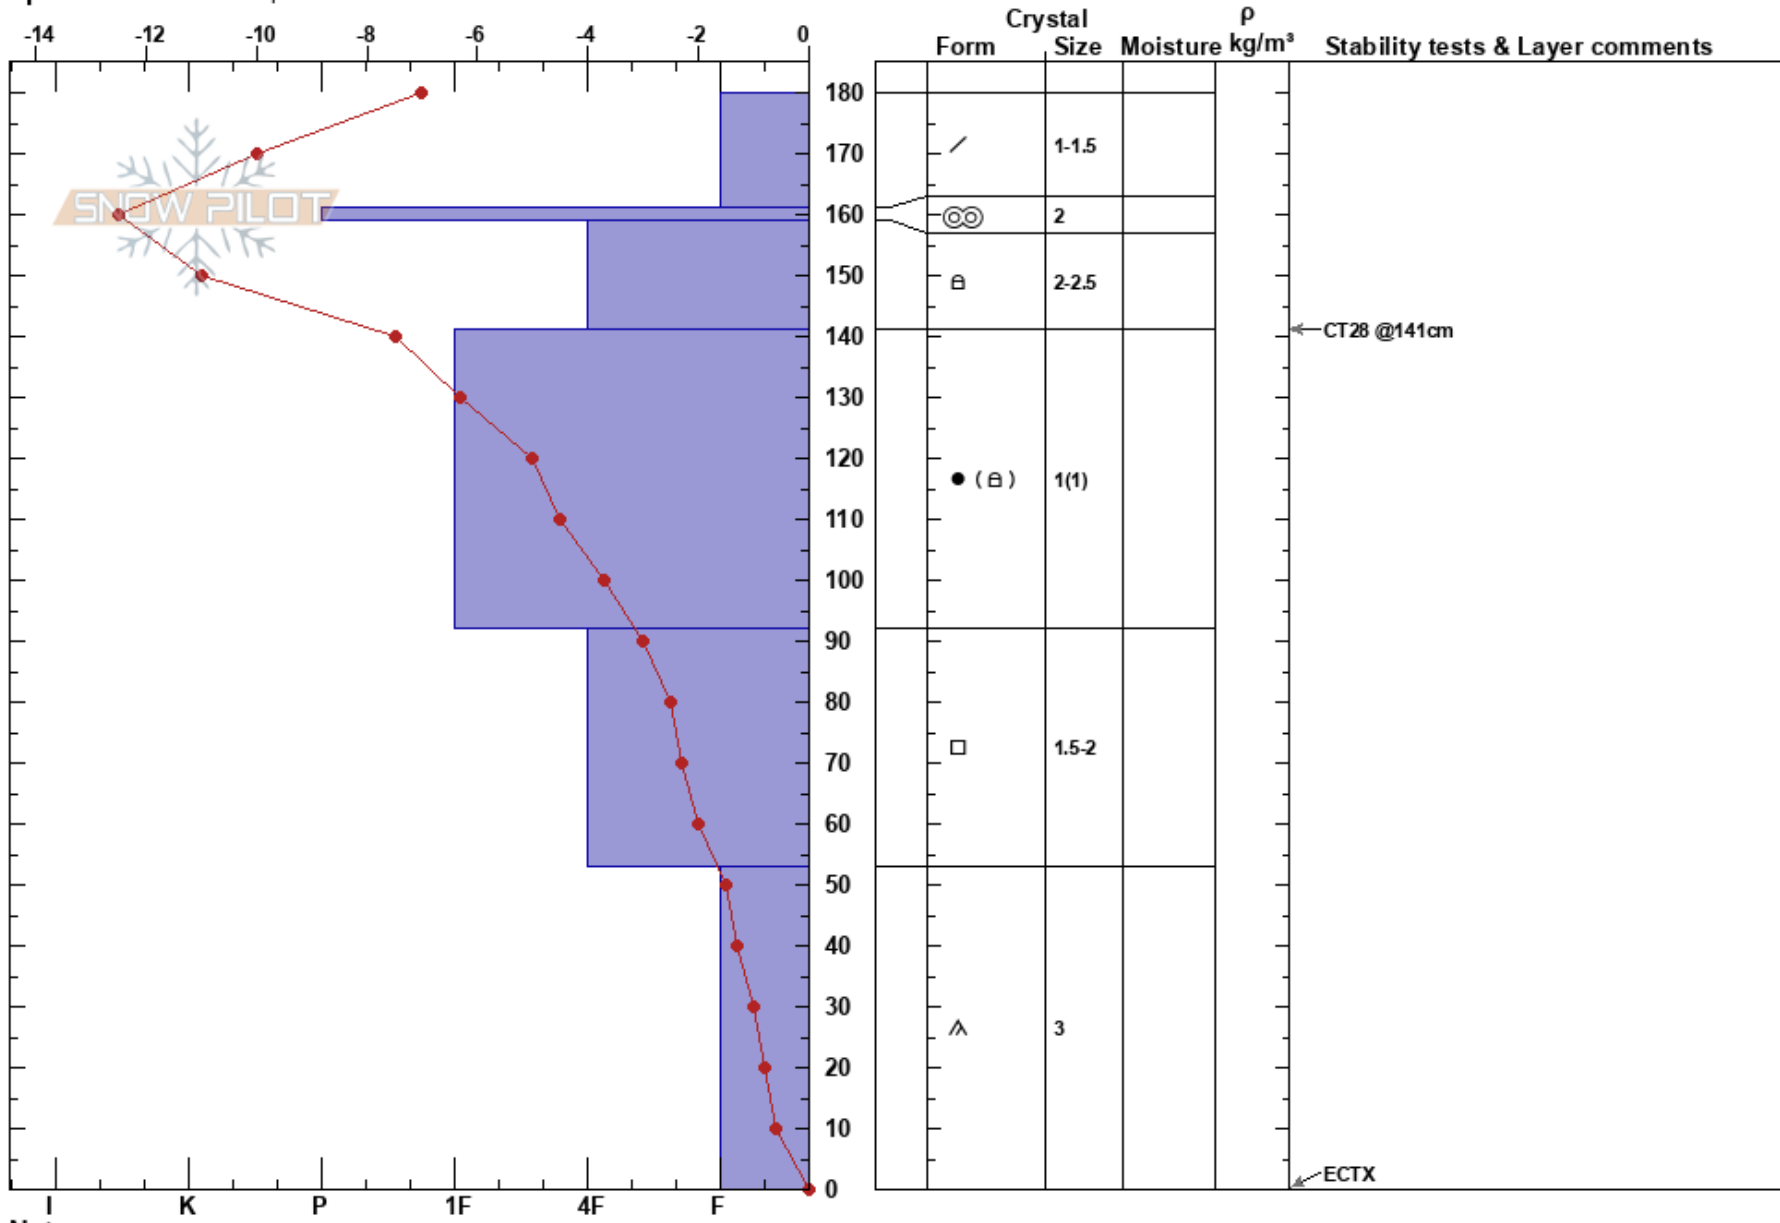

Mary's saddle South
 Teton Range
 WY
 Elevation: 9696 ft
 Aspect: SE
 Specifics: We skied slope

George Hedreen
 01/23/2025 - 11:04am
 Co-ord: 43.77566N, -110.92591W
 Slope Angle: 27°
 Wind Loading:

Stability: **HS:180**
 Air Temperature: -6°C
 Sky Cover: CLR
 Precipitation: NO
 Wind: Calm

Layer Notes:

PF:38
 PS:12

Notes: