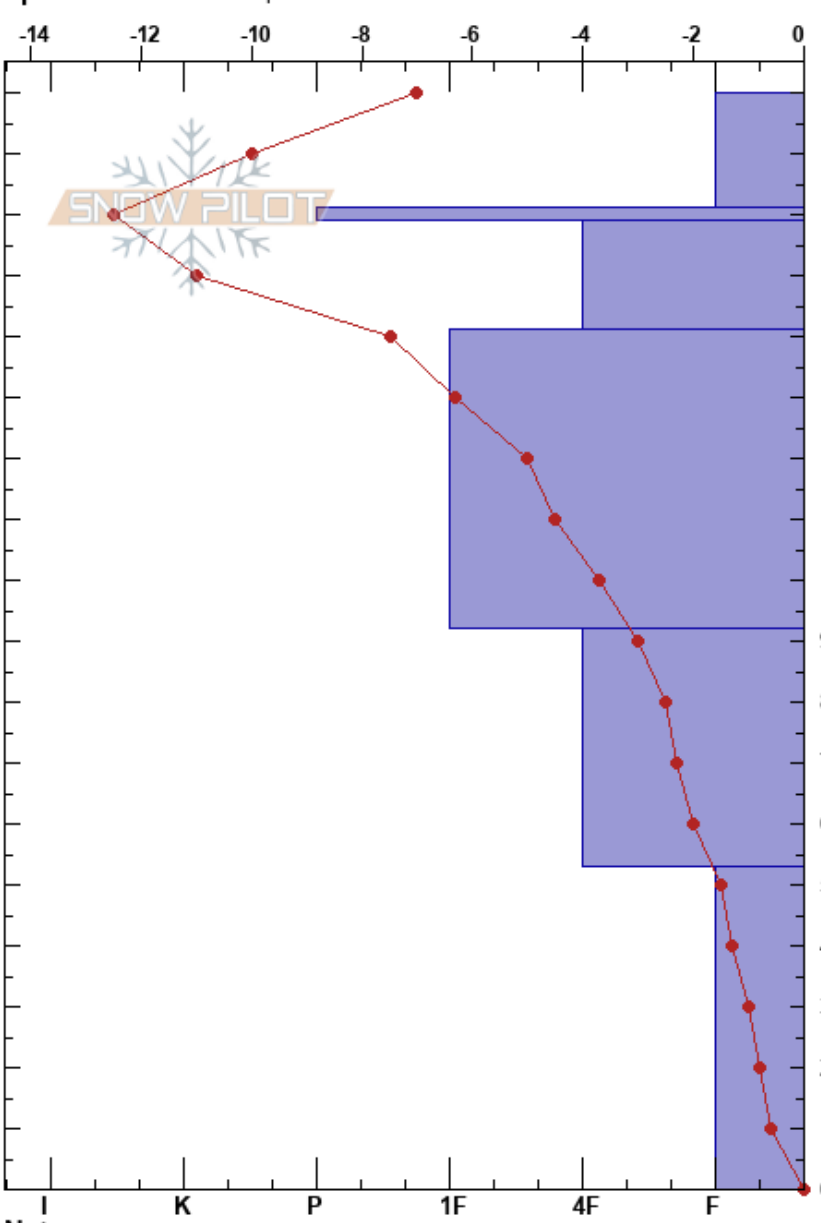

Mary's saddle South
 Teton Range
 WY
 Elevation: 9696 ft
 Aspect: SE
 Specifics: We skied slope

George Hedreen
 01/23/2025 - 11:04am
 Co-ord: 43.77566N, -110.92591W
 Slope Angle: 27°
 Wind Loading:

Stability: **HS:180**
 Air Temperature: -6°C **PF:38**
 Sky Cover: CLR **PS:12**
 Precipitation: NO
 Wind: Calm

Layer Notes:

Form	Crystal		Moisture	ρ kg/m ³	Stability tests & Layer comments
	Size				
/	1-1.5				
⊙	2				
⊖	2-2.5				
• (⊖)	1(1)				← CT28 @141cm
□	1.5-2				
⋈	3				← ECTX

Notes:

I K P 1F 4F F