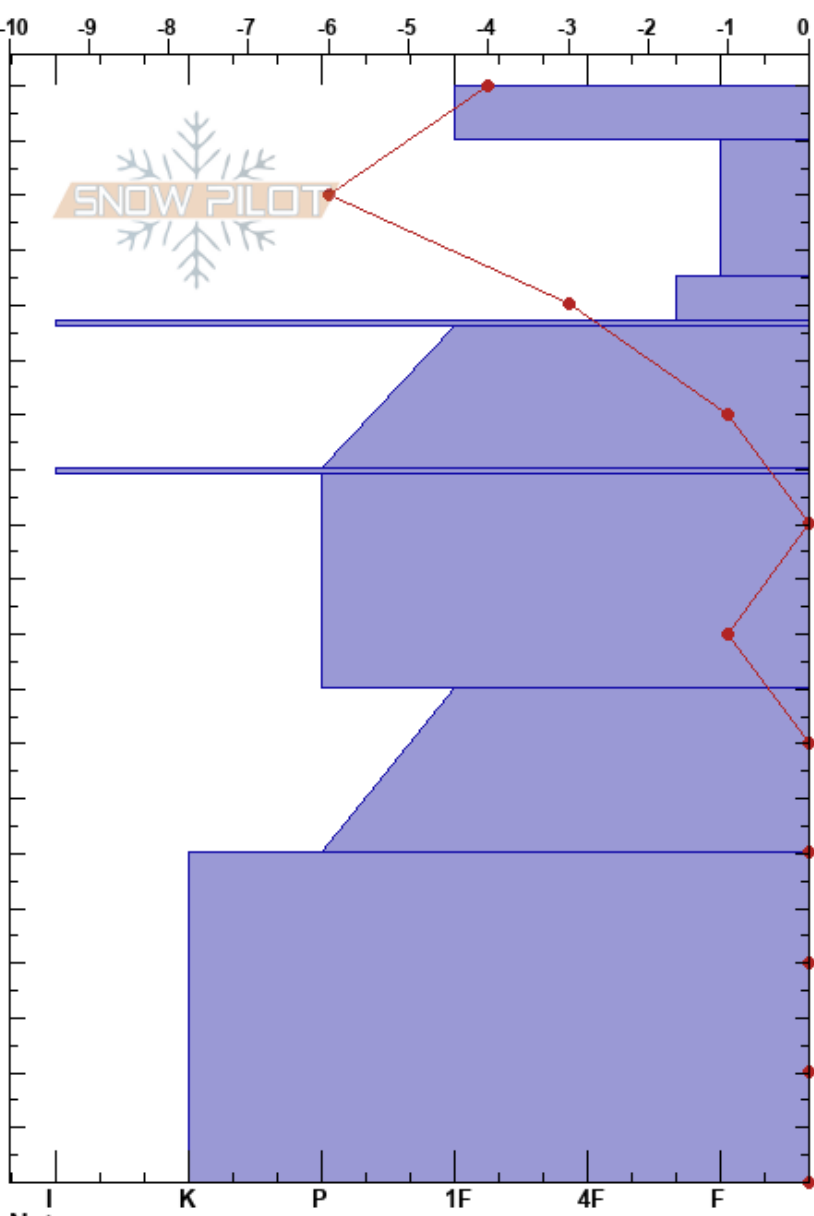

Vista Butte, OR
 Mt Bachelor Area
 OR
 Elevation: 6500 ft
 Aspect: W

Eric Laabs
 01/19/2025 - 12:00pm
 Co-ord: 43.99268N, -121.59993W
 Slope Angle: 20°
 Wind Loading: no

Stability: **HS:200**
 Air Temperature: 0°C
 Sky Cover: CLR
 Precipitation: NO
 Wind: Calm

Layer Notes:
PF:10
PS:5

Specifics: Pit dug in a Ski Area

Height (cm)	Crystal		Moisture	ρ kg/m ³	Stability tests & Layer comments
	Form	Size			
200					
190				245	
180					← CT24, Q3 @180cm
170					
160				225	
150					
140					
130					← CT24, Q3 @130cm
120				320	
110					
100					
90				365	
80					
70				380	
60					
50					
40				425	
30					
20					
10					
0					← ECTX