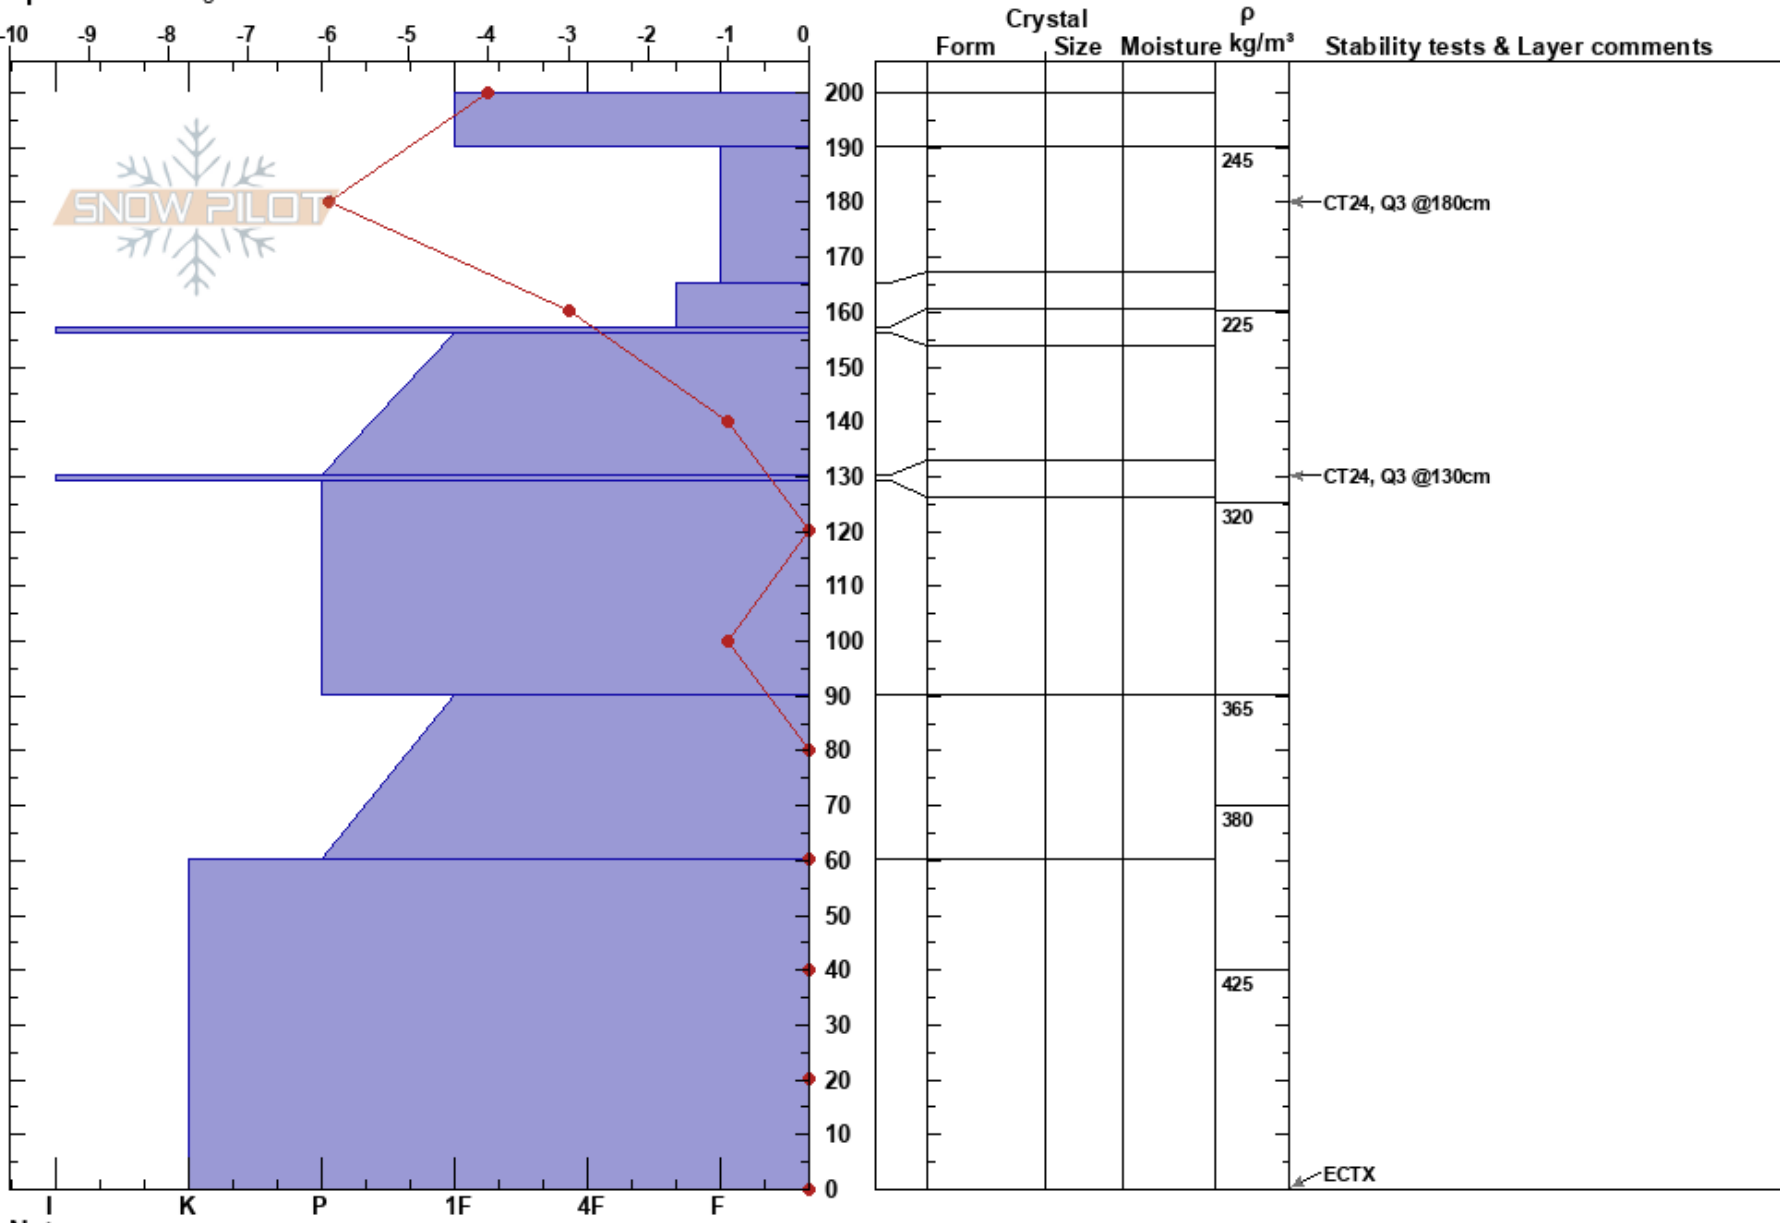

Vista Butte, OR
 Mt Bachelor Area
 OR
 Elevation: 6500 ft
 Aspect: W

Eric Laabs
 01/19/2025 - 12:00pm
 Co-ord: 43.99268N, -121.59993W
 Slope Angle: 20°
 Wind Loading: no

Stability: **HS:200**
 Air Temperature: 0°C
 Sky Cover: CLR
 Precipitation: NO
 Wind: Calm

Layer Notes:
 PF:10
 PS:5

Specifics: Pit dug in a Ski Area

Notes: