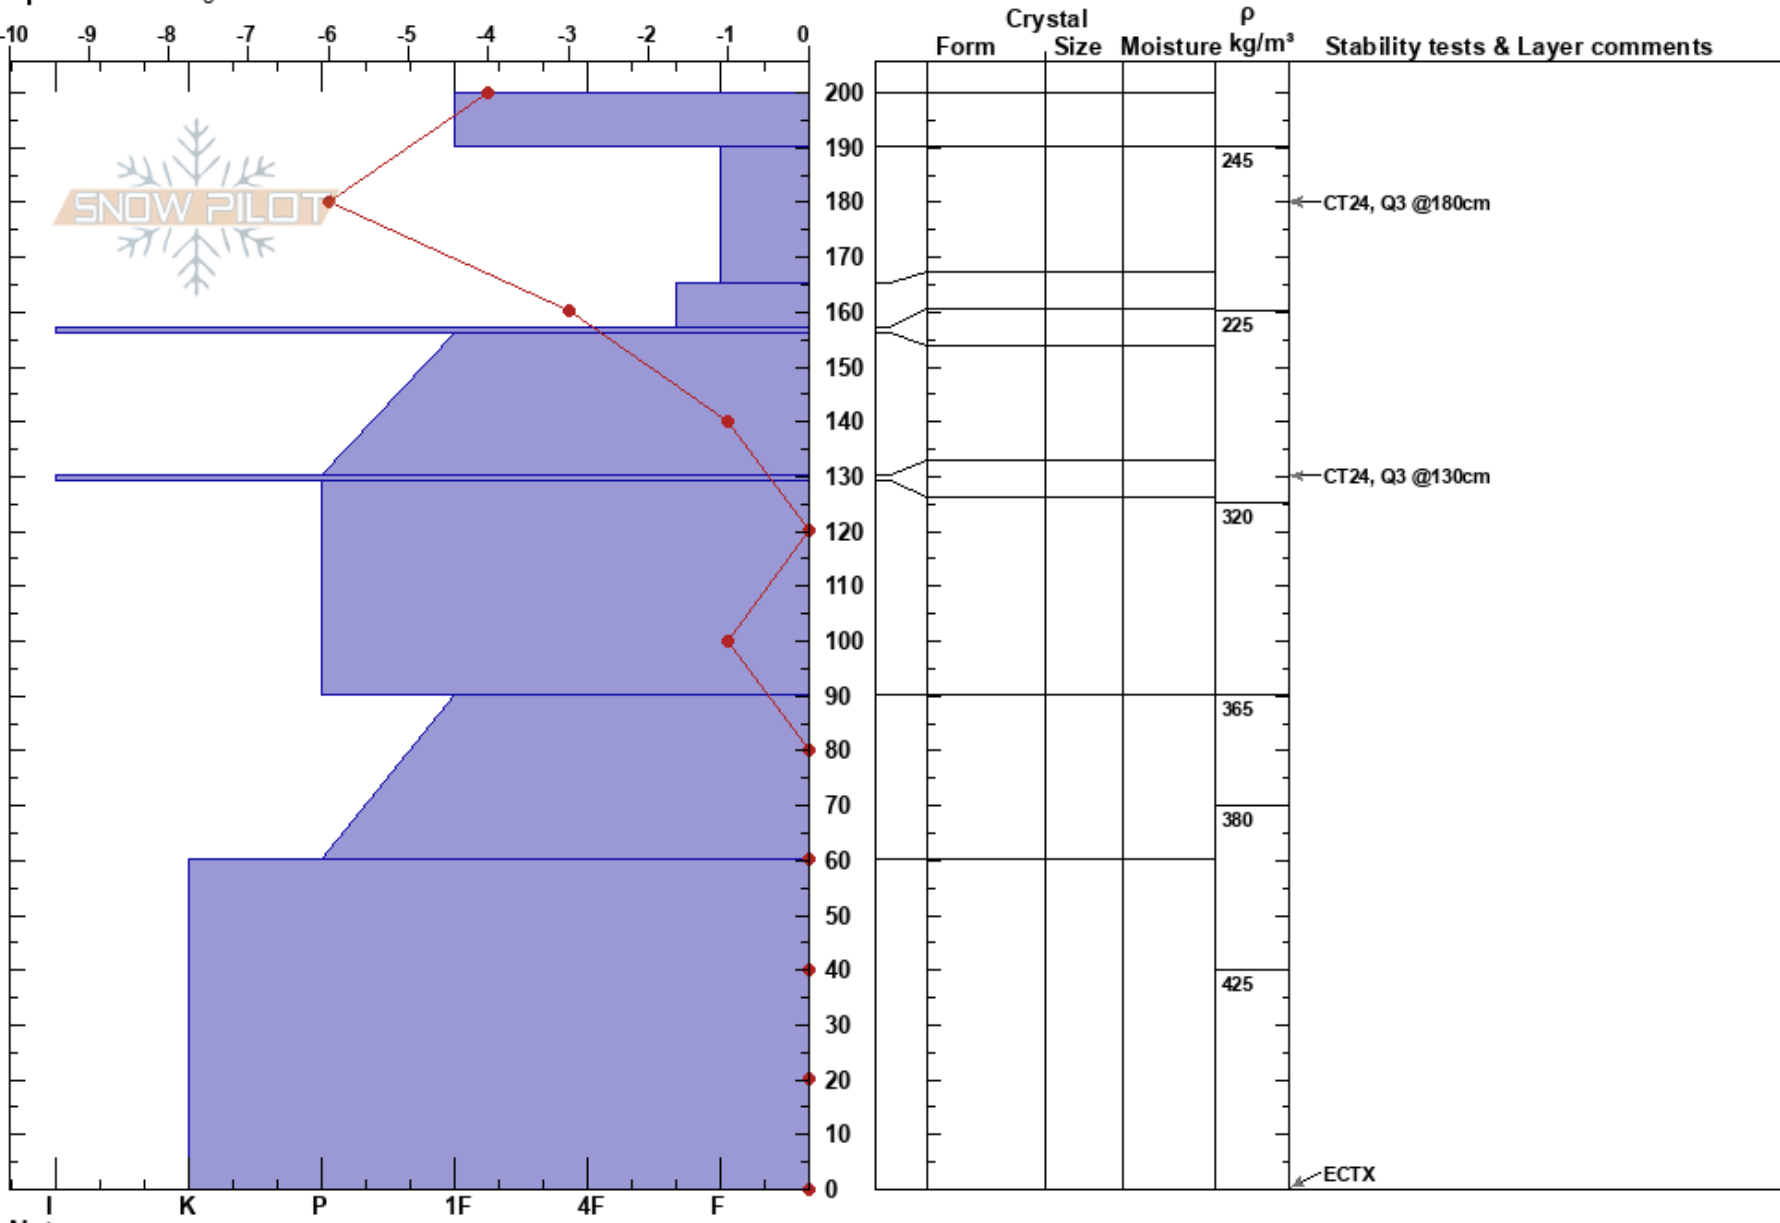

Vista Butte, OR  
 Mt Bachelor Area  
 OR  
 Elevation: 6500 ft  
 Aspect: W

Eric Laabs  
 01/19/2025 - 12:00pm  
 Co-ord: 43.99268N, -121.59993W  
 Slope Angle: 20°  
 Wind Loading: no

Stability: **HS:200**  
 Air Temperature: 0°C  
 Sky Cover: CLR  
 Precipitation: NO  
 Wind: Calm

Layer Notes:  
**PF:10**  
**PS:5**

Specifics: Pit dug in a Ski Area

Notes: