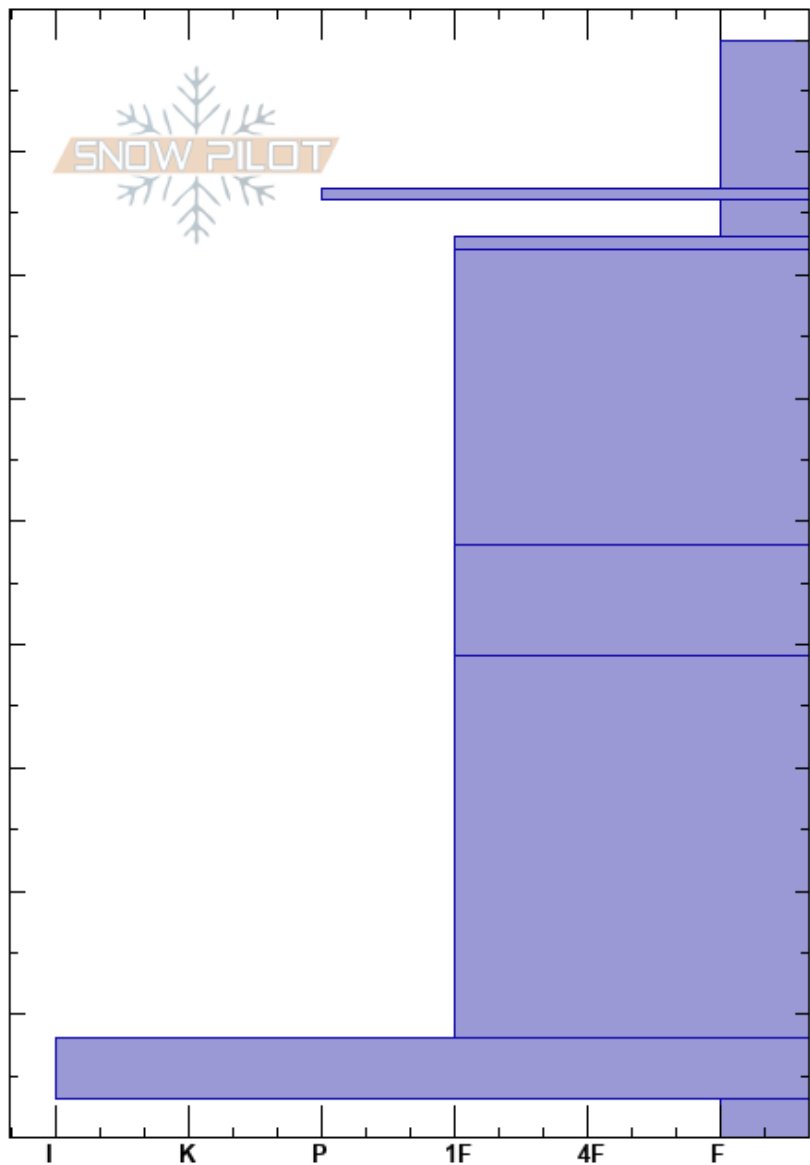

Black Rocks
 Sangre de Cristo Range
 NM
 Elevation: 11049 ft
 Aspect: E
 Specifics: Pit dug in a Ski Area

Aidan Giroso
 01/22/2025 - 2:00pm
 Co-ord: 36.58253N, -105.45998W
 Slope Angle: 35°
 Wind Loading: no

Stability:
 Air Temperature:
 Sky Cover: CLR
 Precipitation: NO
 Wind: Calm

HS:89
 73-72cm: Problematic layer

Crystal Form	Crystal Size	Moisture	ρ kg/m ³	Stability tests & Layer comments
/	1			
□	0.5			
□	4-8			
□	0.5			← CT6, RP @73cm
□	10-15			
□	10-15			
□	8-15			
□				← CT18, BRK @8cm
^	8-10			← ECTX